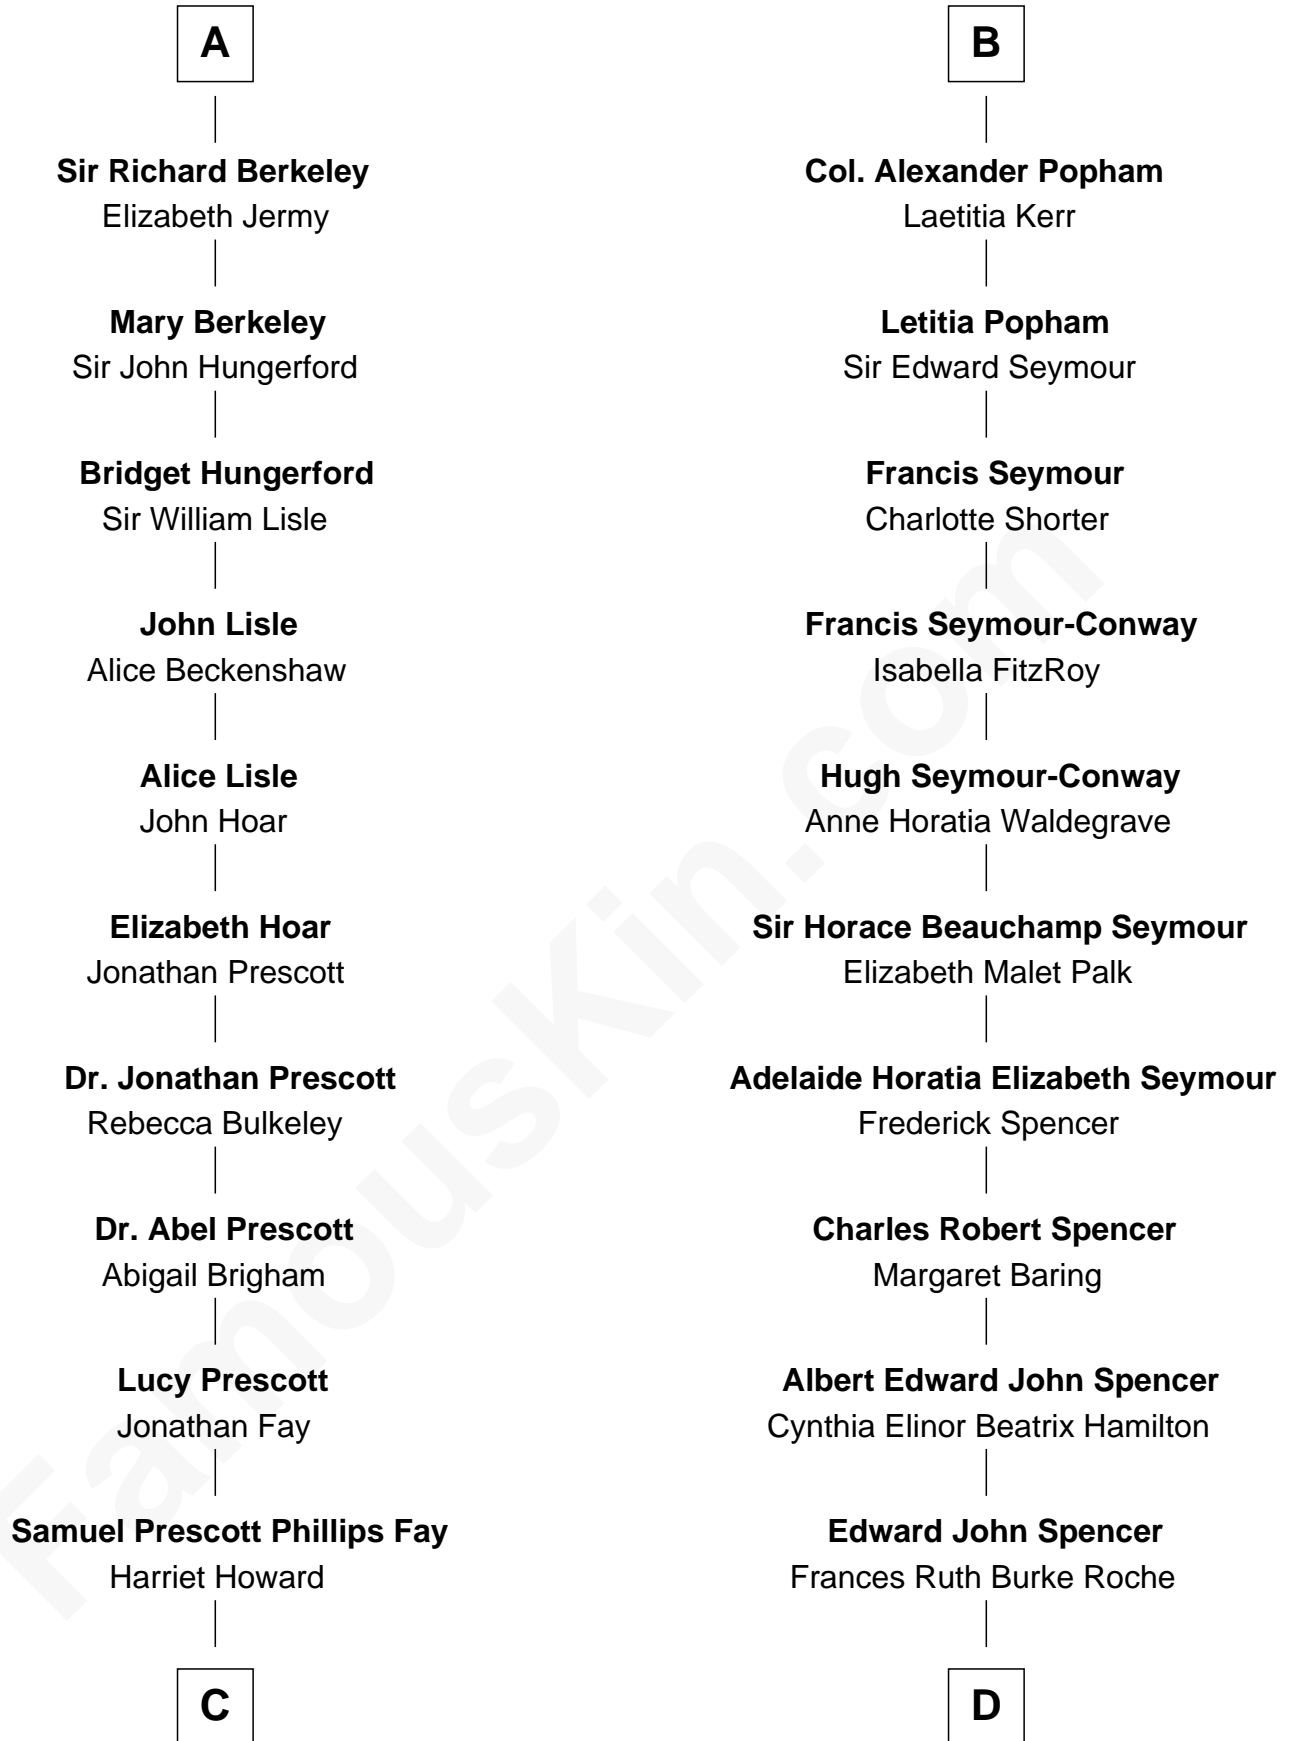

FamousKin.com
Relationship Chart of
George H. W. Bush
41st U.S. President

18th cousin 3 times removed of
Prince William
Prince of Wales

Sir Maurice de Berkeley
 Eve la Zouche

Maurice de Berkeley
 Margaret - - - - -

Thomas Berkeley
 Catherine Botetourte

Maurice Berkeley
 Johanna Denham

Maurice Berkeley
 Ellen Montfort

Sir William Berkeley
 Anne Stafford

Richard Berkeley
 Elizabeth Conningsby

Sir John Berkeley
 Isabel Dennis

A

Thomas de Berkeley
 Katherine de Clyvedon

Sir John Berkeley
 Elizabeth Betteshorne

Elizabeth Berkeley
 Sir John Sutton

Sir Edmund Sutton
 Matilda Clifford

Thomas Dudley
 Grace Threlkeld

John Dudley
 Elizabeth Gardiner

Anne Dudley
 Sir Francis Popham

B

C

Samuel Howard Fay
Susan Montfort Shellman

Harriet Eleanor Fay
Rev. James Smith Bush

Samuel Prescott Bush
Flora Sheldon

Prescott Sheldon Bush
Dorothy Wear Walker

George H. W. Bush
41st U.S. President