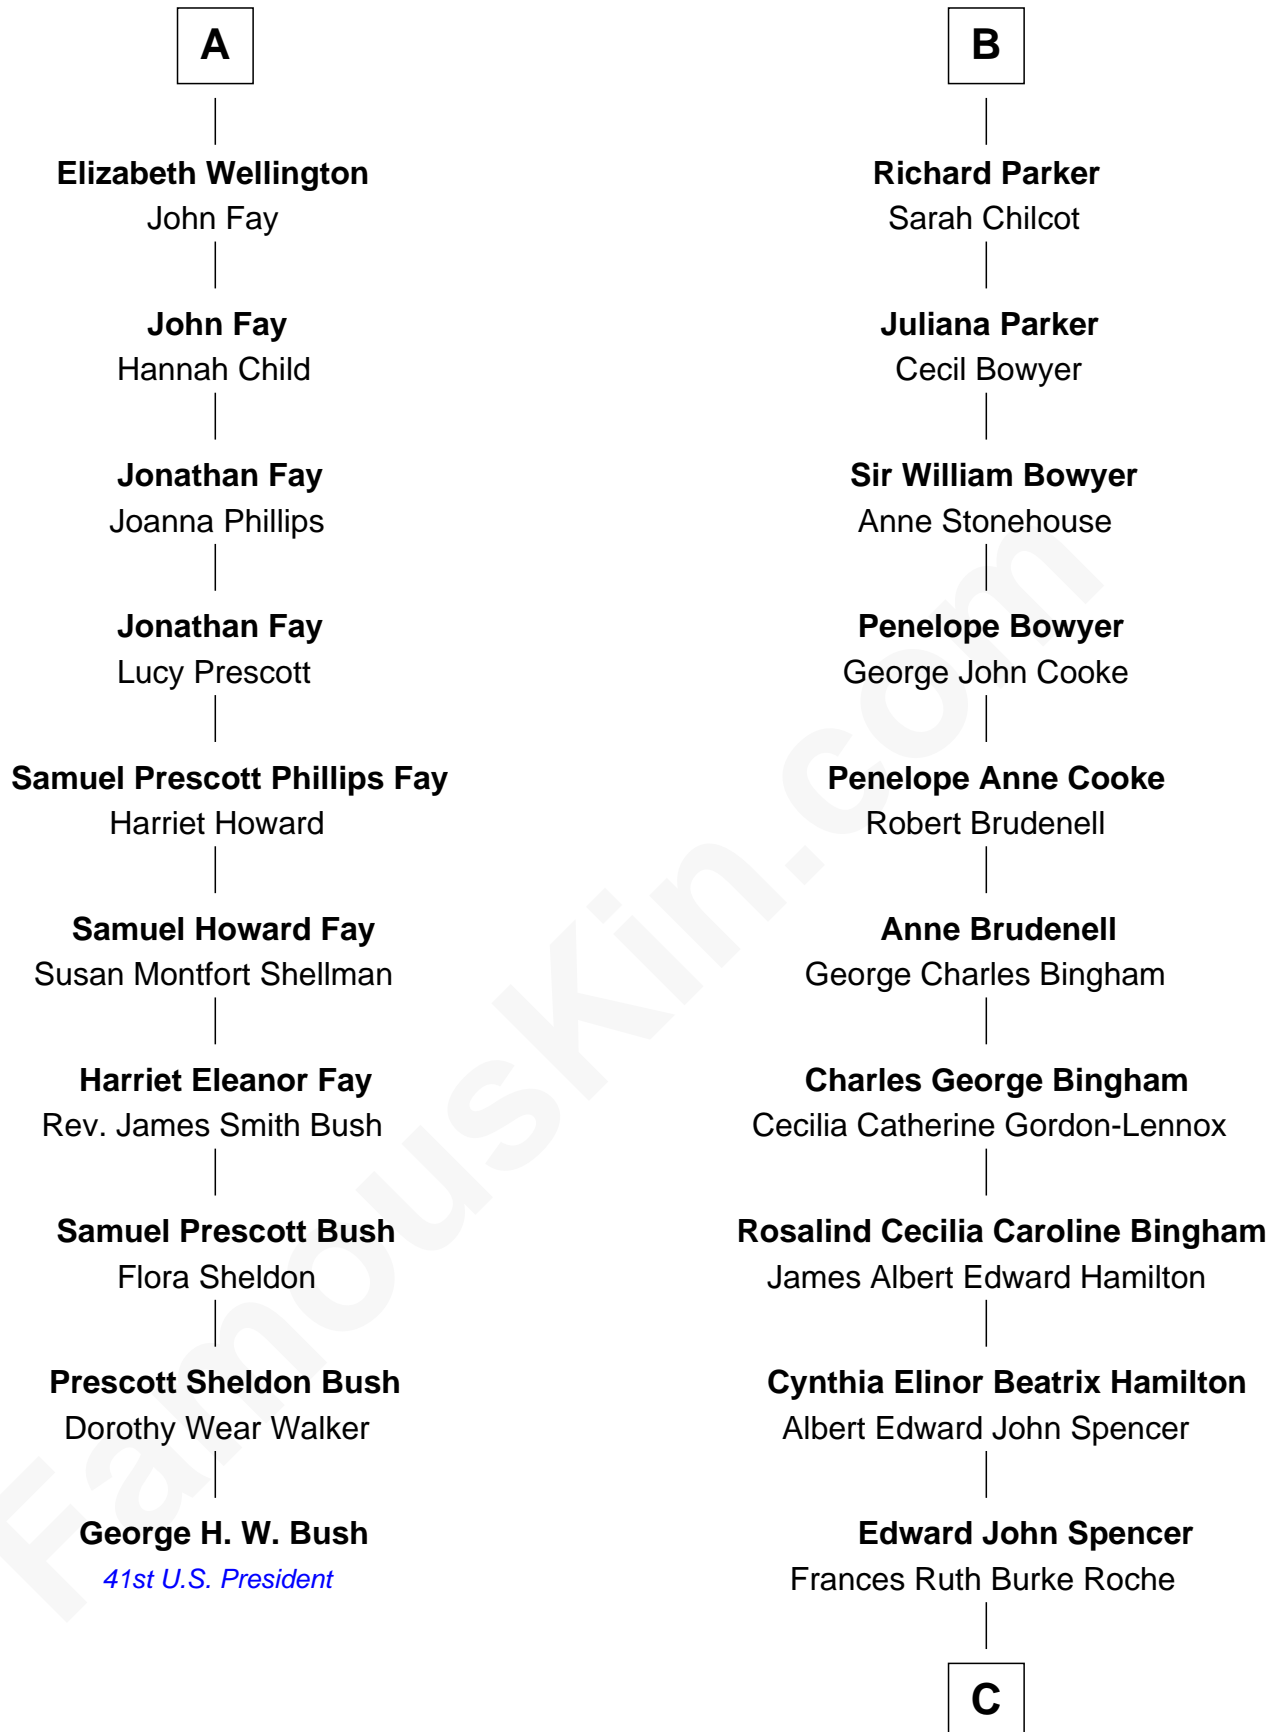

**FamousKin.com**  
**Relationship Chart of**  
**George H. W. Bush**  
*41st U.S. President*

**16th cousin 2 times removed of**  
**Prince William**  
*Prince of Wales*

**Sir William Brandon**  
 Elizabeth Wingfield

C

**Princess Diana Frances Spencer**  
Charles III, King of the United Kingdom

**Prince William**  
*Prince of Wales*

FamousKin.com