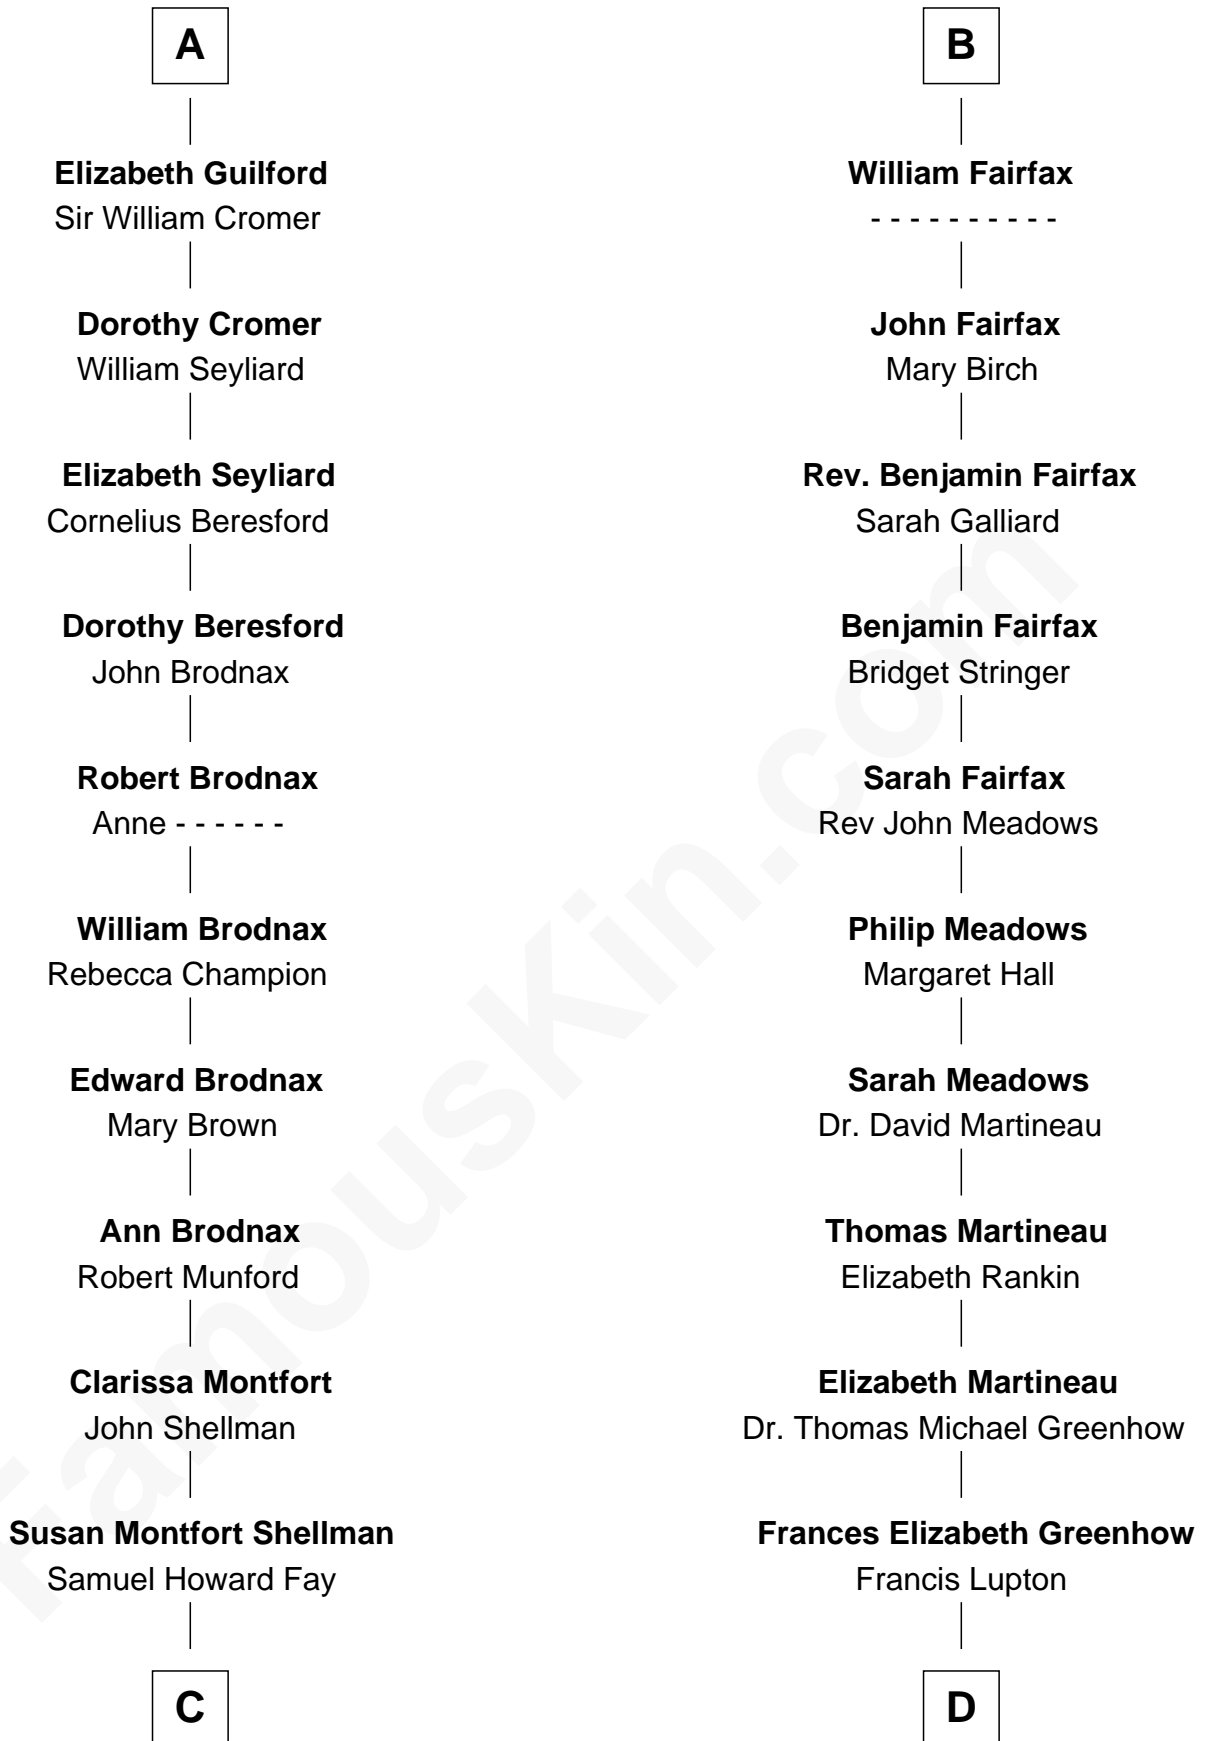

FamousKin.com Relationship Chart of

George H. W. Bush

41st U.S. President

20th cousin 1 time removed of

Catherine Middleton

Princess of Wales

Henry Plantagenet

Maud de Chaworth

C

Harriet Eleanor Fay
Rev. James Smith Bush

Samuel Prescott Bush
Flora Sheldon

Prescott Sheldon Bush
Dorothy Wear Walker

George H. W. Bush
41st U.S. President

D

Francis Martineau Lupton
Harriet Albina Davis