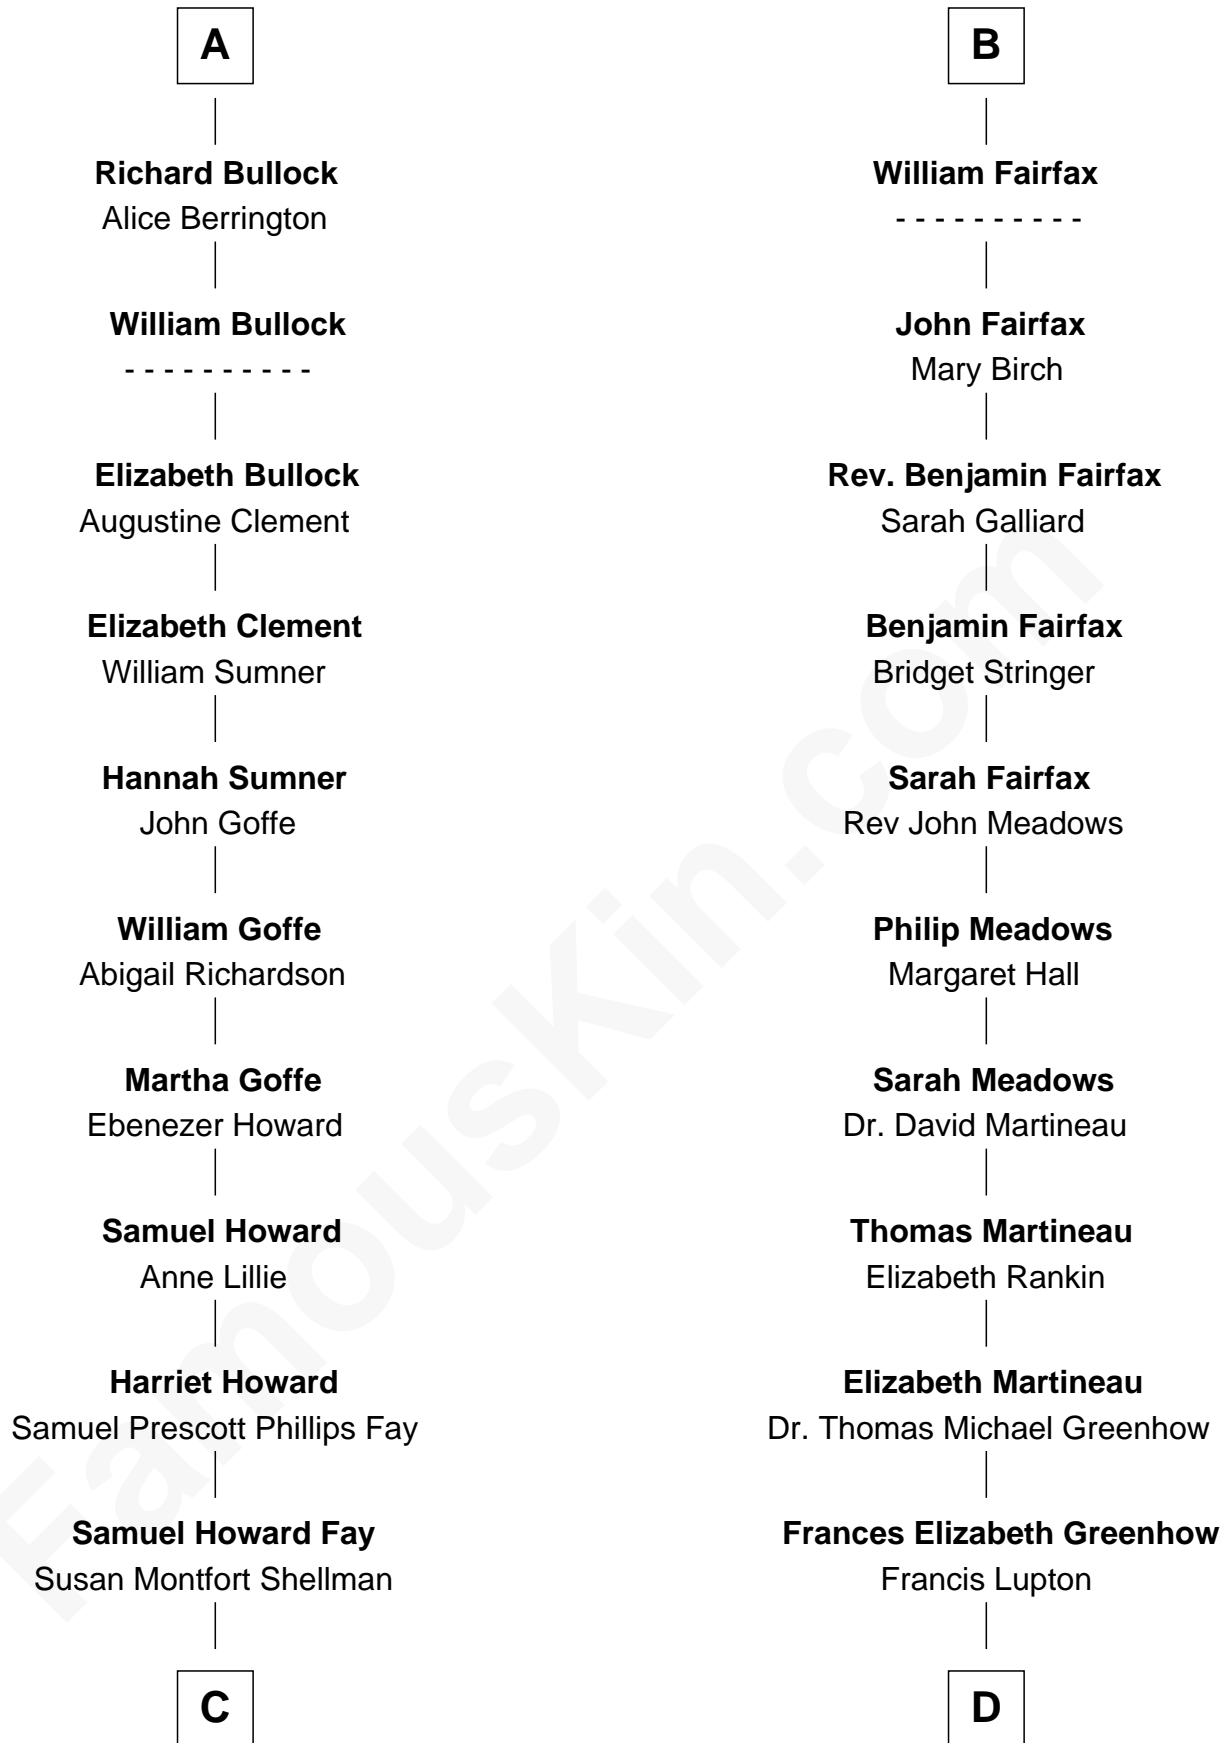

FamousKin.com Relationship Chart of

George H. W. Bush

41st U.S. President

20th cousin 1 time removed of

Catherine Middleton

Princess of Wales

William de Montagu
Katherine de Grandison

Sibyl de Montagu
Sir Edmund Fitzalan

Philippe Fitzalan
Sir Richard Sergeaux

Alice Sergeaux
Sir Richard de Vere

Sir John de Vere
Elizabeth Howard

Joan de Vere
Sir William Norreys

Margaret Norreys
Gilbert Bullock

Thomas Bullock
Alice Kingsmill

A

Philippa de Montagu
Sir Roger de Mortimer

Edmund Mortimer
Philippa Plantagenet

Elizabeth Mortimer
Sir Henry Percy

Sir Henry Percy
Eleanor Neville

Sir Henry Percy
Eleanor Poynings

Margaret Percy
Sir William Gascoigne

Agnes Gascoigne
Sir Thomas Fairfax

B

C

Harriet Eleanor Fay
Rev. James Smith Bush

Samuel Prescott Bush
Flora Sheldon

Prescott Sheldon Bush
Dorothy Wear Walker

George H. W. Bush
41st U.S. President

D