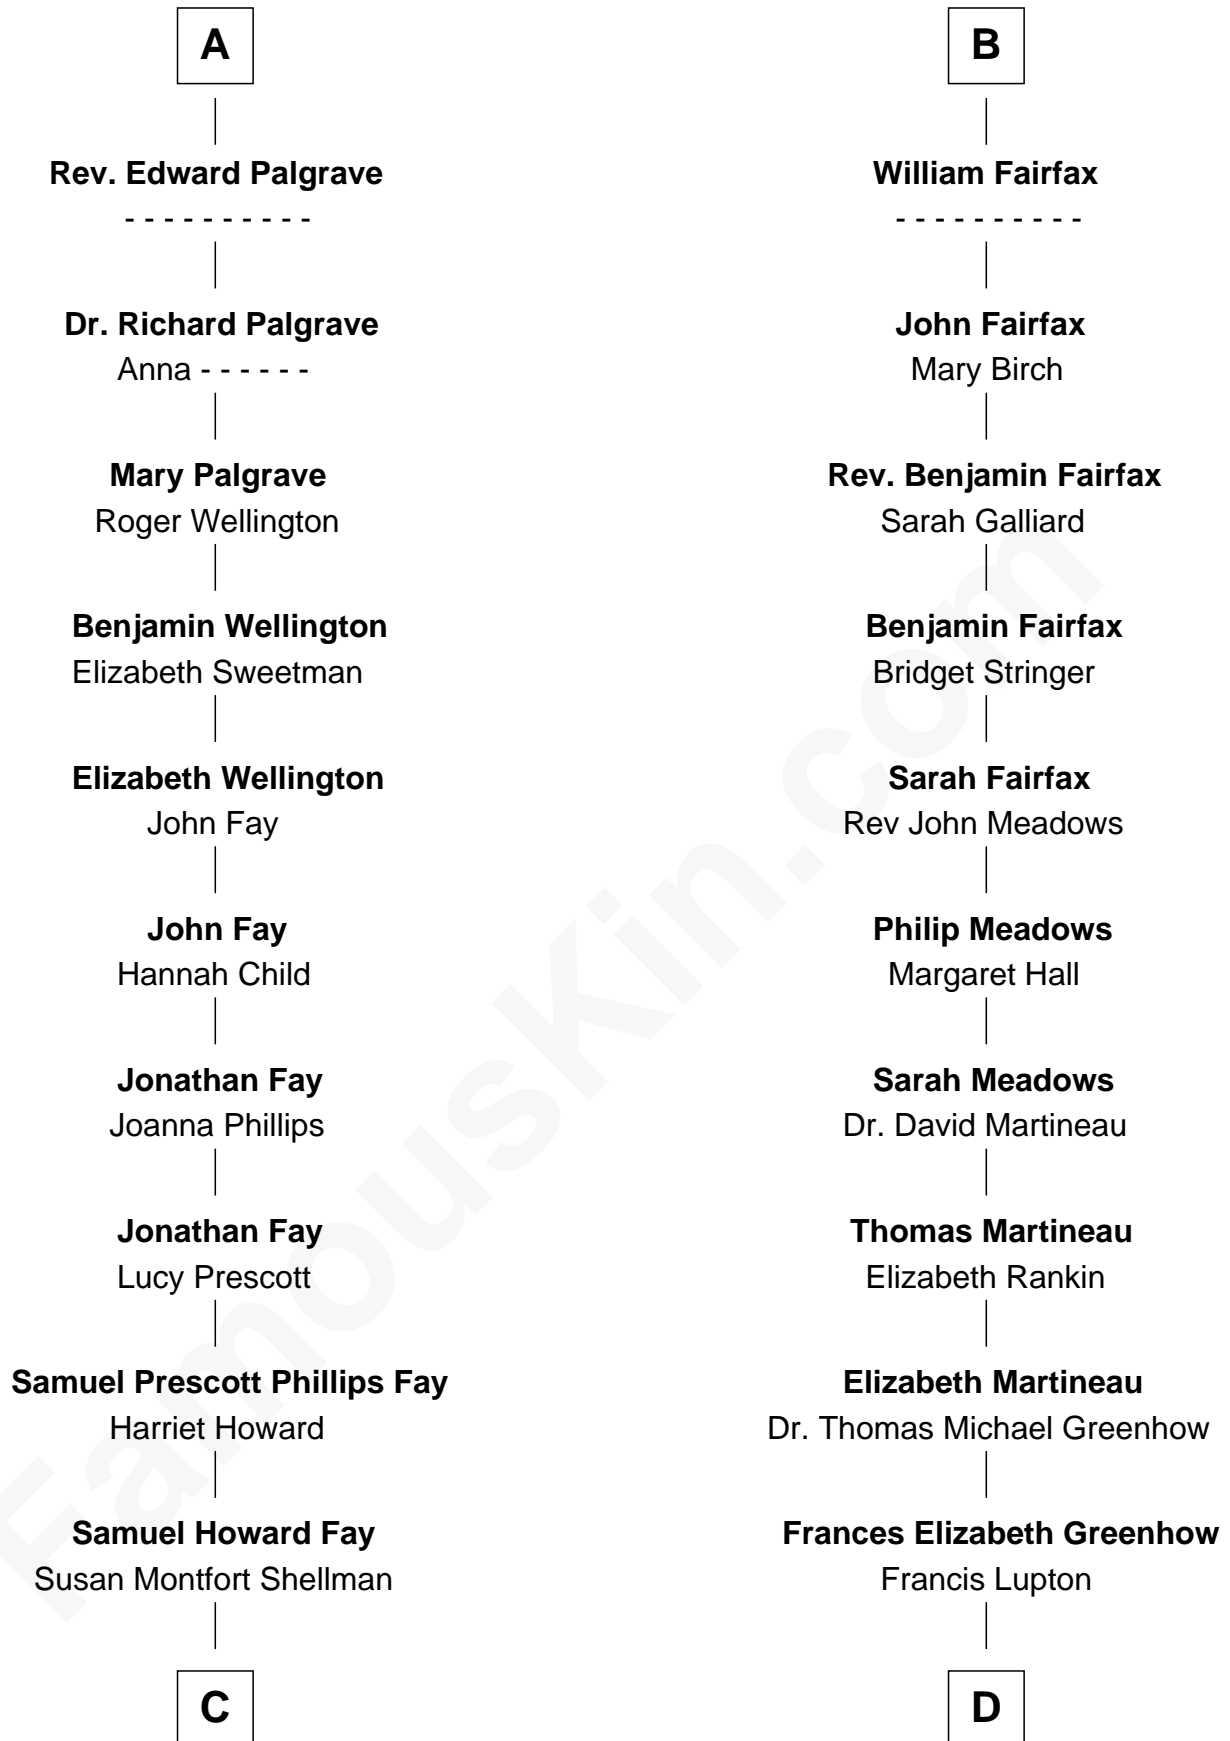

FamousKin.com Relationship Chart of

George H. W. Bush

41st U.S. President

20th cousin 1 time removed of

Catherine Middleton

Princess of Wales

Elizabeth de Badlesmere

with husband
Sir William de Bohun

Sir William Gascoigne

Thomas Palgrave

Alice Gunton

Agnes Gascoigne

Sir Thomas Fairfax

A

B

C

Harriet Eleanor Fay
Rev. James Smith Bush

Samuel Prescott Bush
Flora Sheldon

Prescott Sheldon Bush
Dorothy Wear Walker

George H. W. Bush
41st U.S. President

D

Francis Martineau Lupton
Harriet Albina Davis

Olive Christina Lupton
Richard Noel Middleton