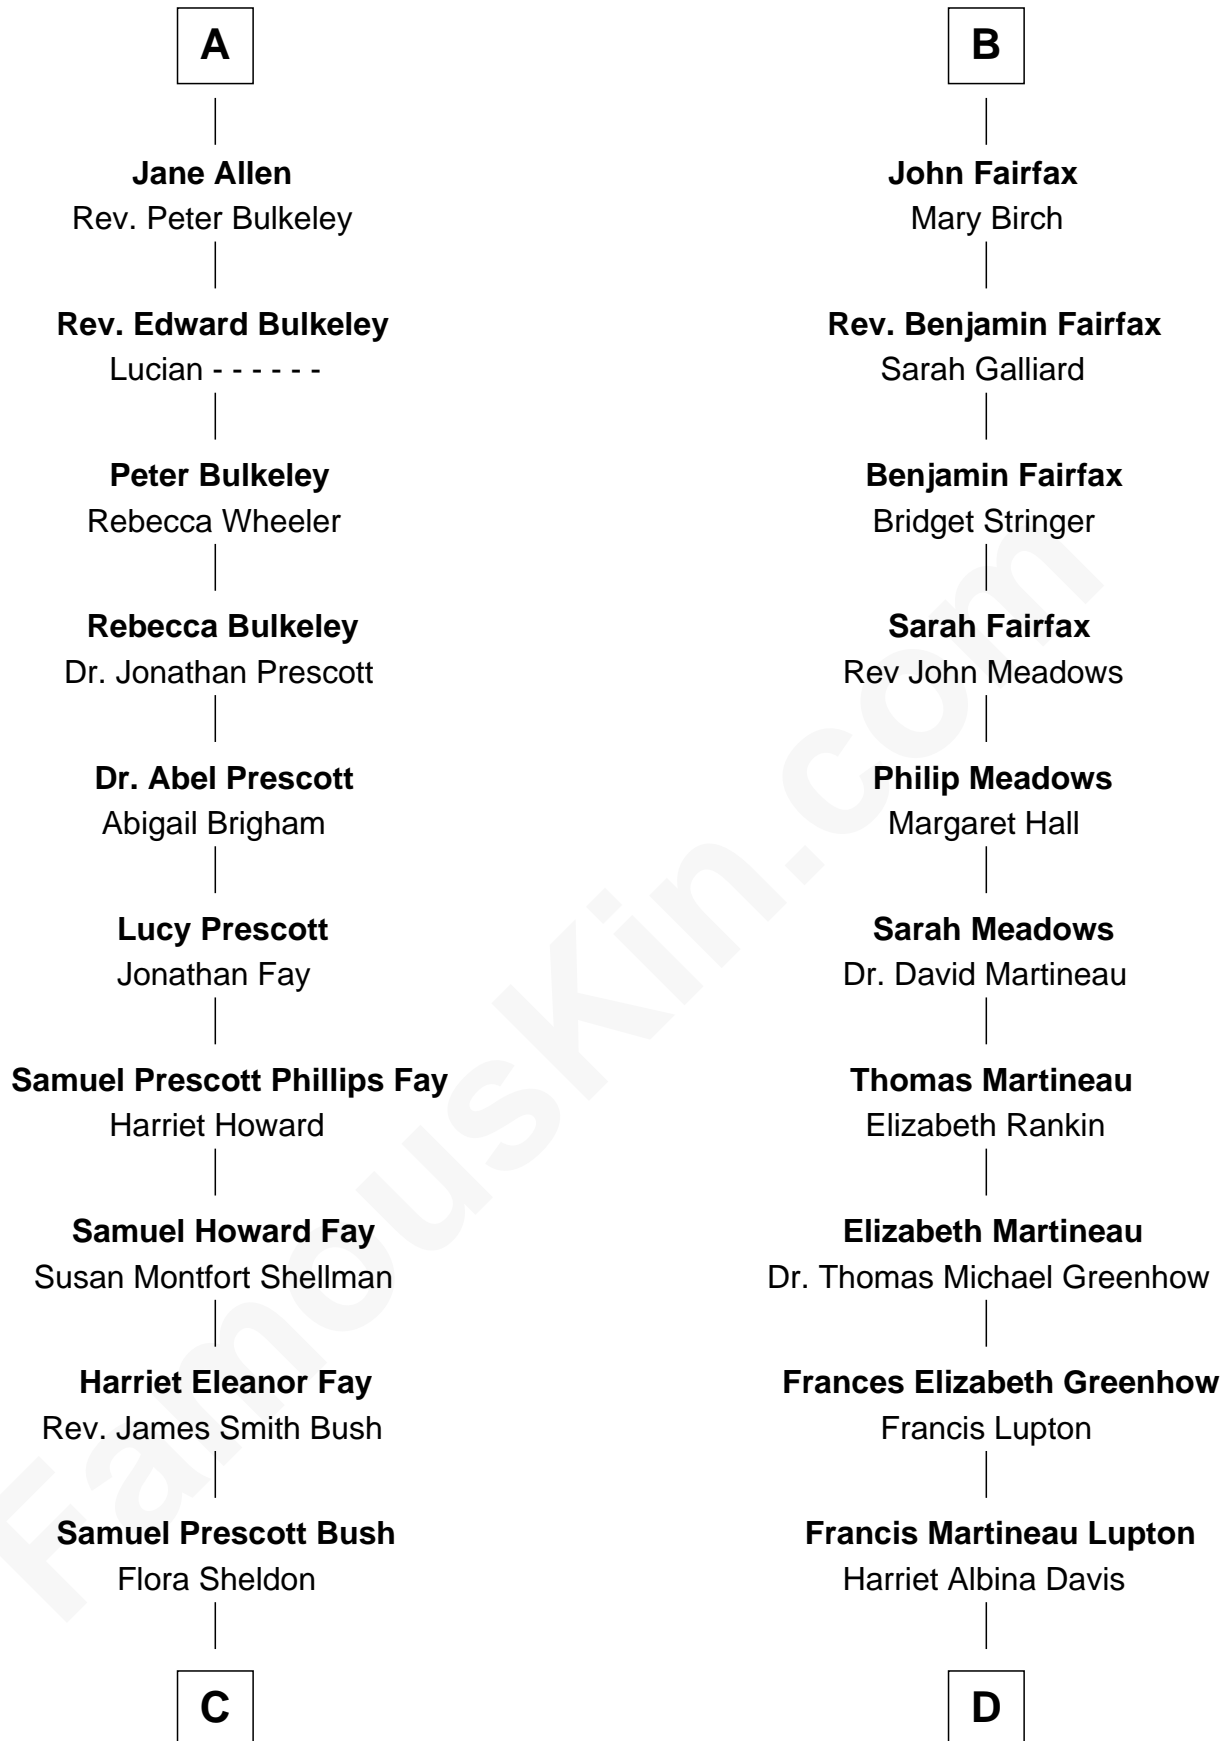

FamousKin.com
Relationship Chart of
George H. W. Bush
41st U.S. President

18th cousin 2 times removed of
Catherine Middleton
Princess of Wales

C

Prescott Sheldon Bush

Dorothy Wear Walker

George H. W. Bush

41st U.S. President

D

Olive Christina Lupton

Richard Noel Middleton

Peter Francis Middleton

Valerie Glassborow

Michael Francis Middleton

Carole Elizabeth Goldsmith

Catherine Middleton