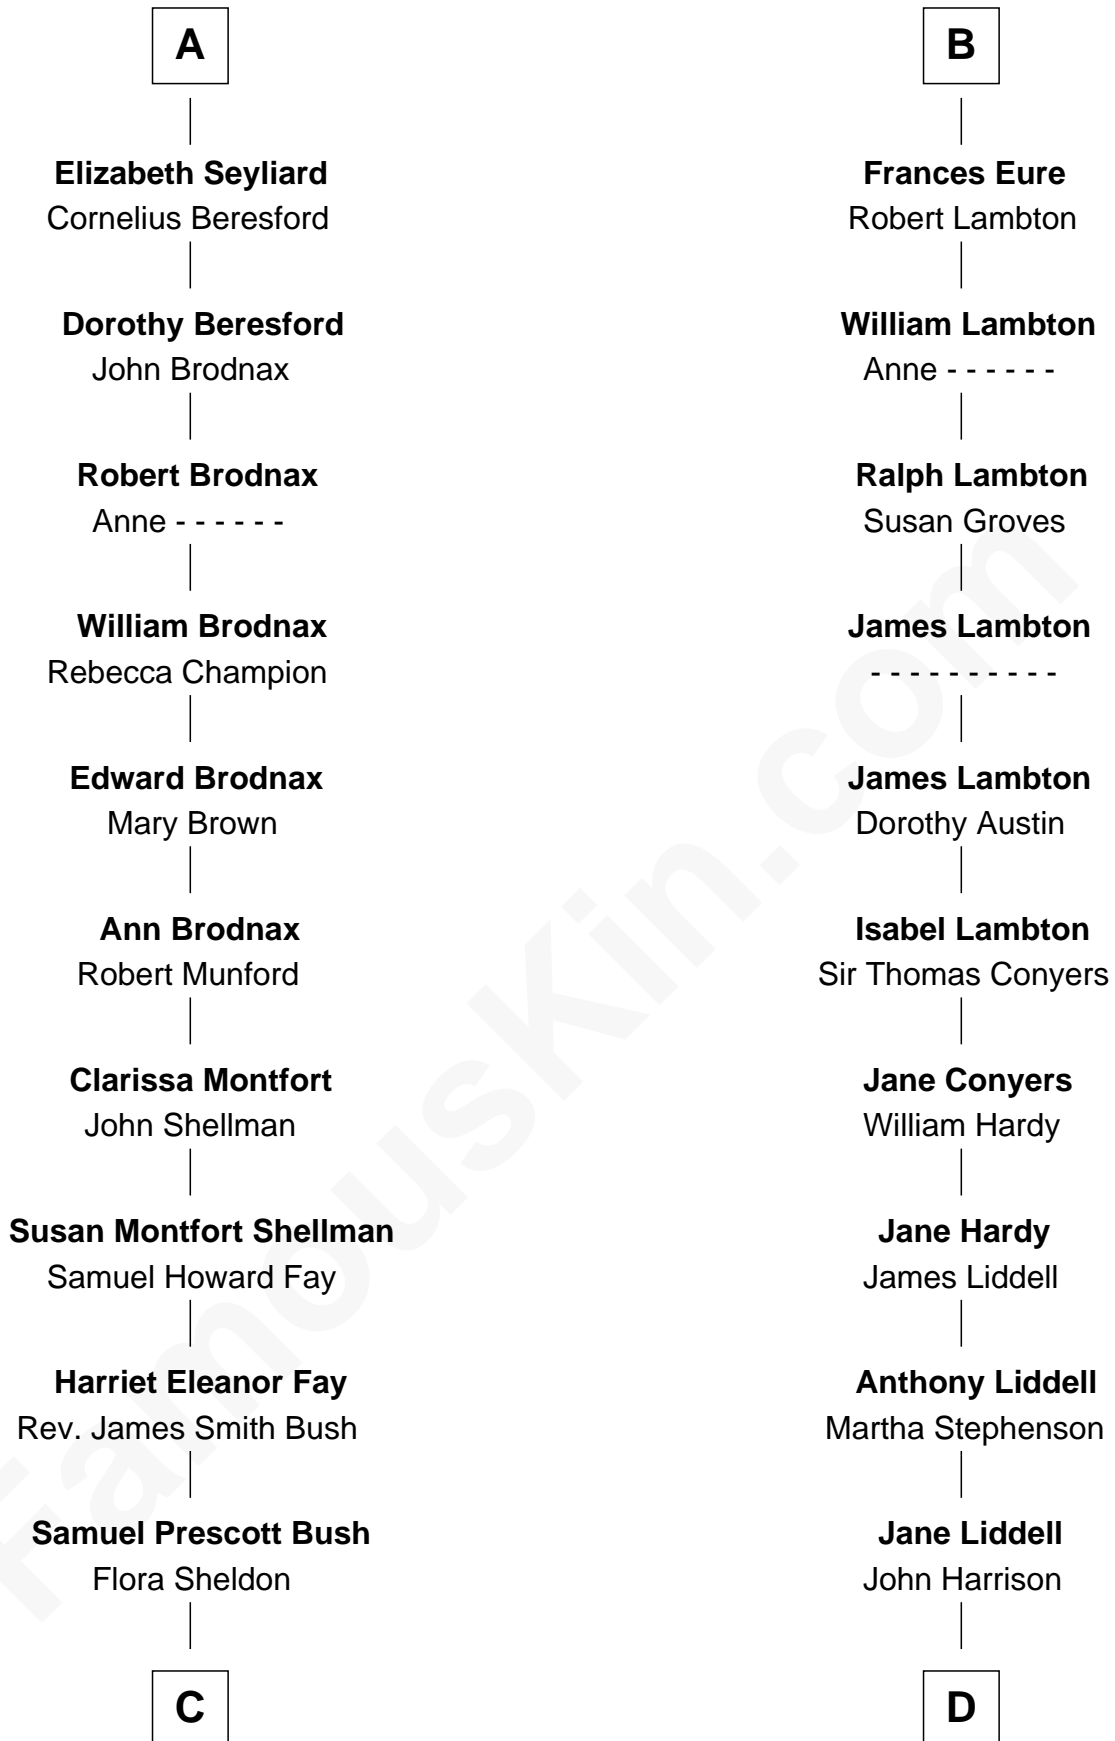

FamousKin.com
Relationship Chart of
George H. W. Bush
41st U.S. President

18th cousin 3 times removed of
Catherine Middleton
Princess of Wales

Sir Michael de la Pole
 Katherine Wingfield

C

Prescott Sheldon Bush

Dorothy Wear Walker

George H. W. Bush

41st U.S. President

D

John Harrison

Jane Hill

Thomas Harrison

Elizabeth Mary Temple