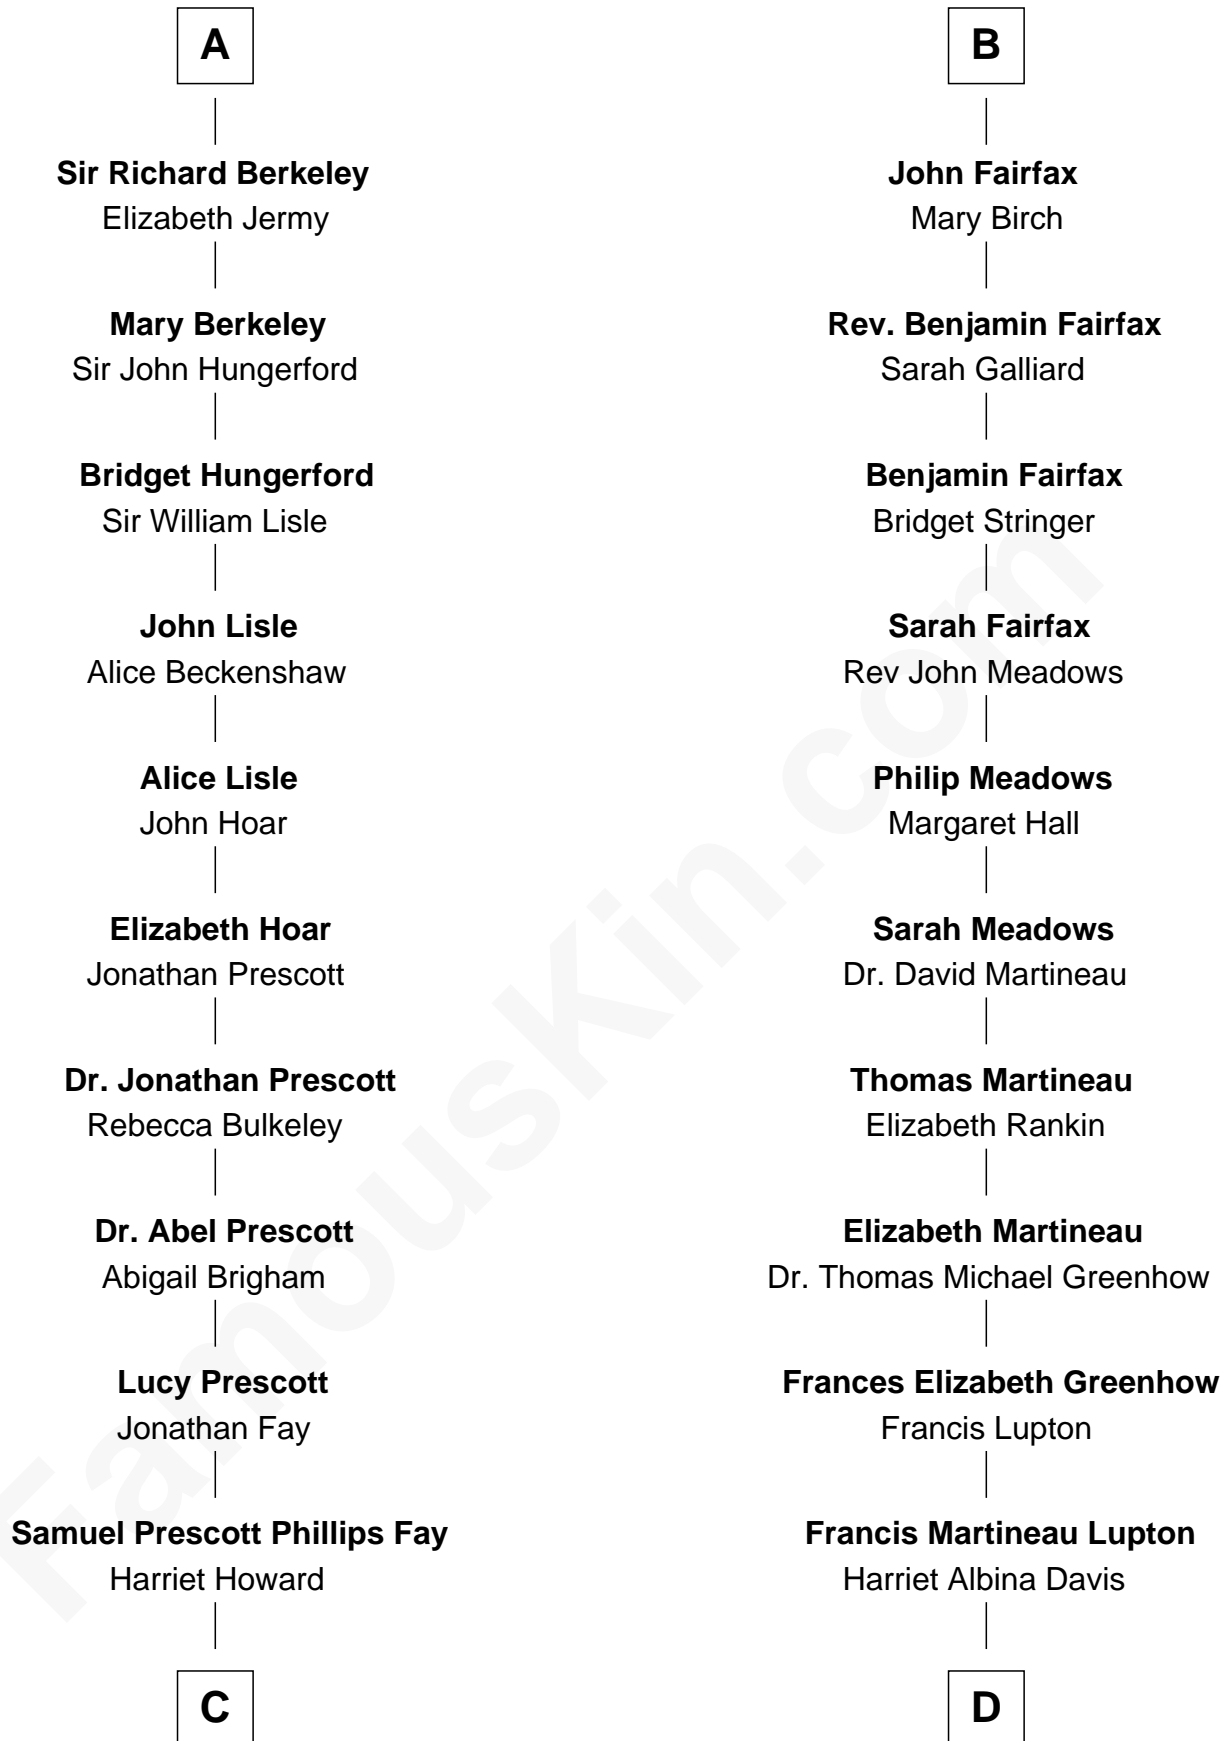

# FamousKin.com Relationship Chart of

**George H. W. Bush**

*41st U.S. President*

20th cousin 1 time removed of

**Catherine Middleton**

*Princess of Wales*

**Sir Maurice de Berkeley**

Eve la Zouche

Katherine de Clyvedon

**Sir John Berkeley**

Elizabeth Betteshorne

**Eleanor Berkeley**

Sir Richard Poynings

**Eleanor Poynings**

Sir Henry Percy

**Margaret Percy**

Sir William Gascoigne

**Agnes Gascoigne**

Sir Thomas Fairfax

**William Fairfax**

**B**

**C**

**Samuel Howard Fay**  
Susan Montfort Shellman

**Harriet Eleanor Fay**  
Rev. James Smith Bush

**Samuel Prescott Bush**  
Flora Sheldon

**Prescott Sheldon Bush**  
Dorothy Wear Walker

**George H. W. Bush**  
*41st U.S. President*

**D**

**Olive Christina Lupton**  
Richard Noel Middleton

**Peter Francis Middleton**  
Valerie Glassborow