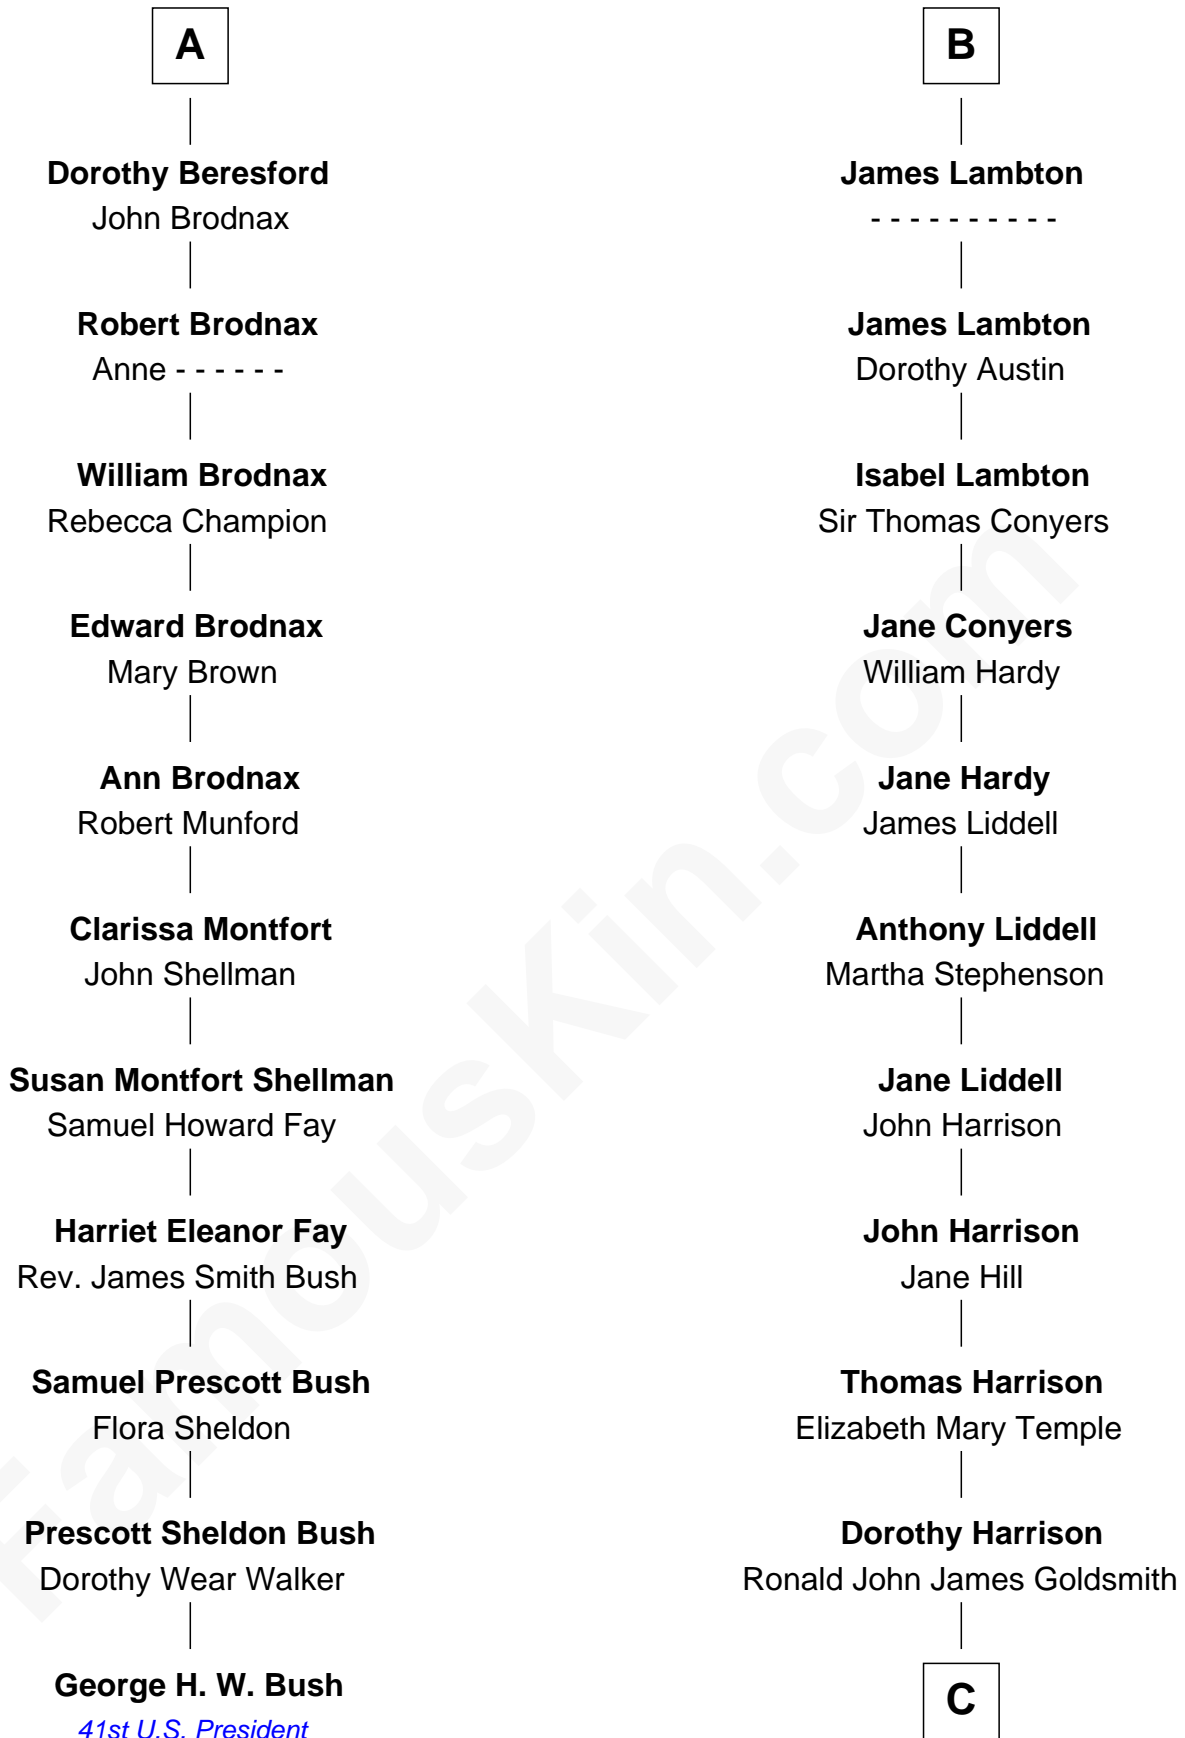

FamousKin.com Relationship Chart of

George H. W. Bush

41st U.S. President

17th cousin 1 time removed of

Catherine Middleton

Princess of Wales

Sir Lionel de Welles

Joan de Waterton

Sir Robert Willoughby

Sir Christopher Willoughby

Margaret Jenney

Elizabeth Willoughby

Sir William Eure

Sir Ralph Eure

Margery Bowes

Frances Eure

Robert Lambton

William Lambton

Anne - - - - -

Ralph Lambton

Susan Groves

B

C

Carole Elizabeth Goldsmith

Michael Francis Middleton

Catherine Middleton

Princess of Wales

FamousKin.com