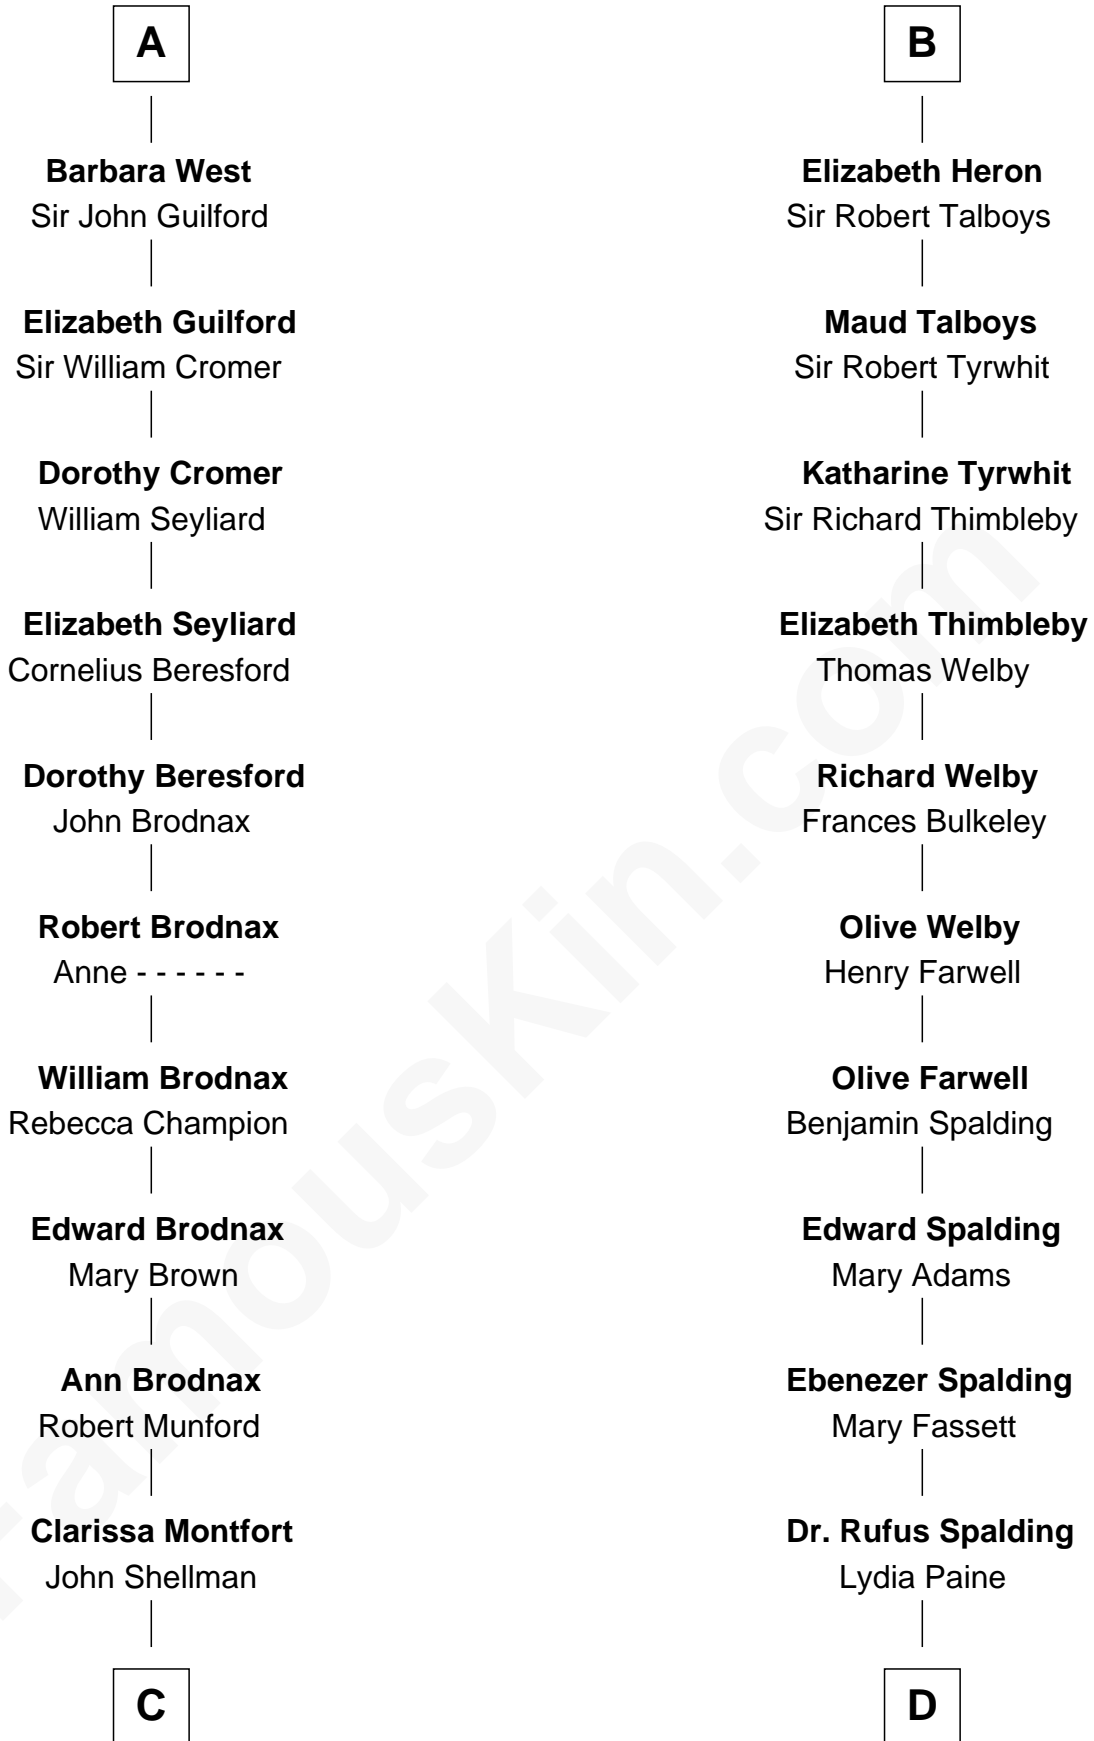

FamousKin.com
Relationship Chart of
George H. W. Bush
41st U.S. President

19th cousin 2 times removed of
William Rufus Day
36th U.S. Secretary of State

Edmund Plantagenet
 Blanche of Artois

C

Susan Montfort Shellman

Samuel Howard Fay

Harriet Eleanor Fay

Rev. James Smith Bush

Samuel Prescott Bush

Flora Sheldon

Prescott Sheldon Bush

Dorothy Wear Walker

George H. W. Bush

41st U.S. President

D

Rufus Paine Spalding

Lucretia A. Swift

Emily Swift Spalding

Luther Day

William Rufus Day

36th U.S. Secretary of State