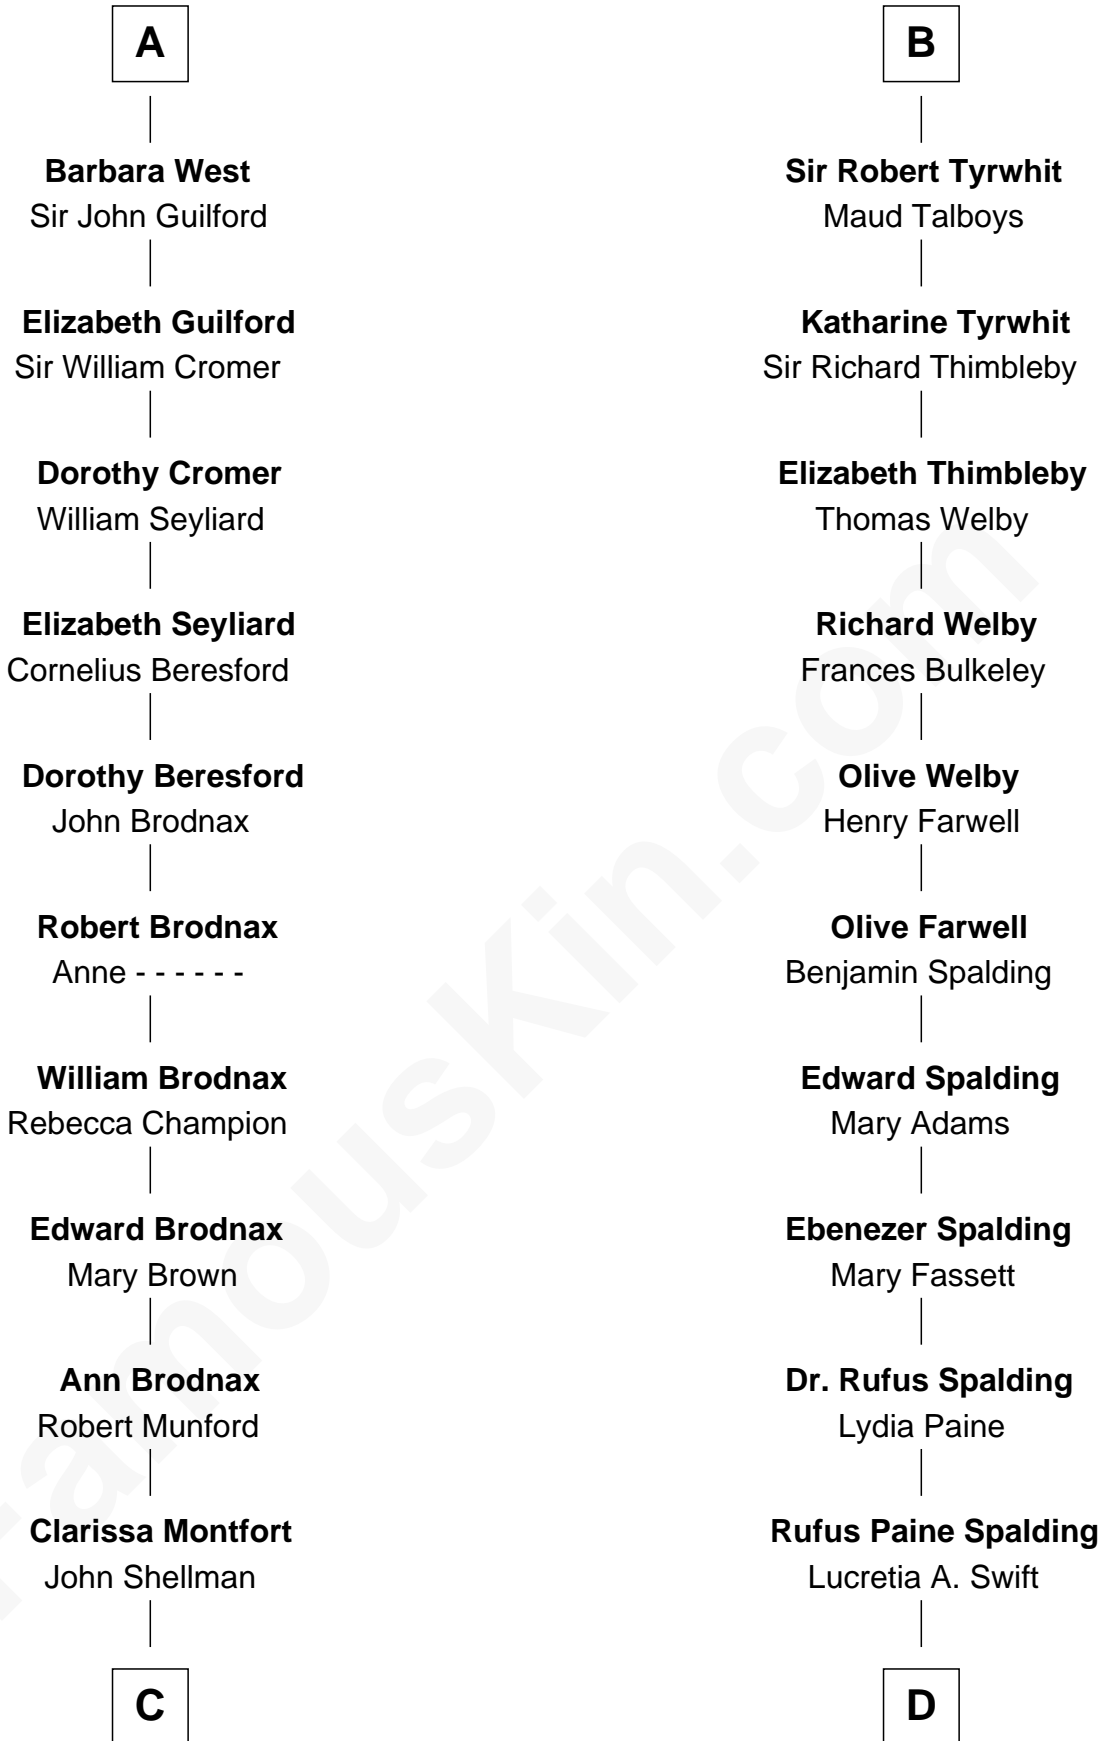

FamousKin.com
Relationship Chart of
George H. W. Bush
41st U.S. President

18th cousin 3 times removed of
William Rufus Day
36th U.S. Secretary of State

C

Susan Montfort Shellman

Samuel Howard Fay

Harriet Eleanor Fay

Rev. James Smith Bush

Samuel Prescott Bush

Flora Sheldon

Prescott Sheldon Bush

Dorothy Wear Walker

George H. W. Bush

41st U.S. President

D