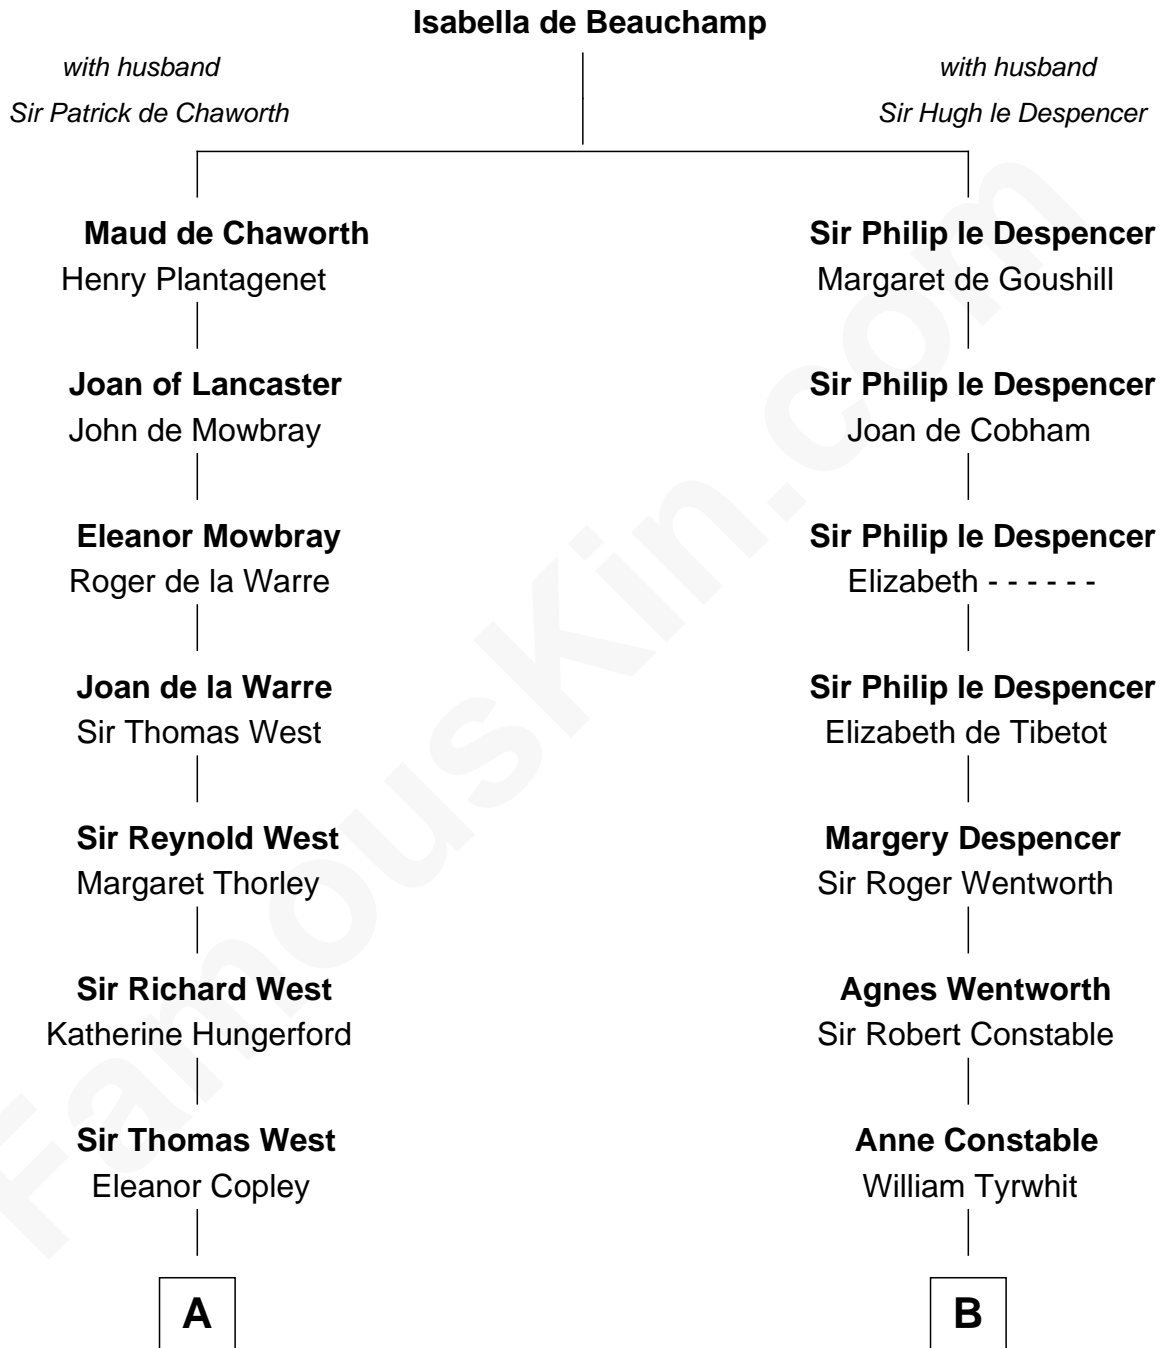

FamousKin.com
Relationship Chart of
George H. W. Bush
41st U.S. President

18th cousin 3 times removed of
William Rufus Day
36th U.S. Secretary of State

C

Susan Montfort Shellman

Samuel Howard Fay

Harriet Eleanor Fay

Rev. James Smith Bush

Samuel Prescott Bush

Flora Sheldon

Prescott Sheldon Bush

Dorothy Wear Walker

George H. W. Bush

41st U.S. President

D

Emily Swift Spalding

Luther Day

William Rufus Day

36th U.S. Secretary of State

FamousKin.com