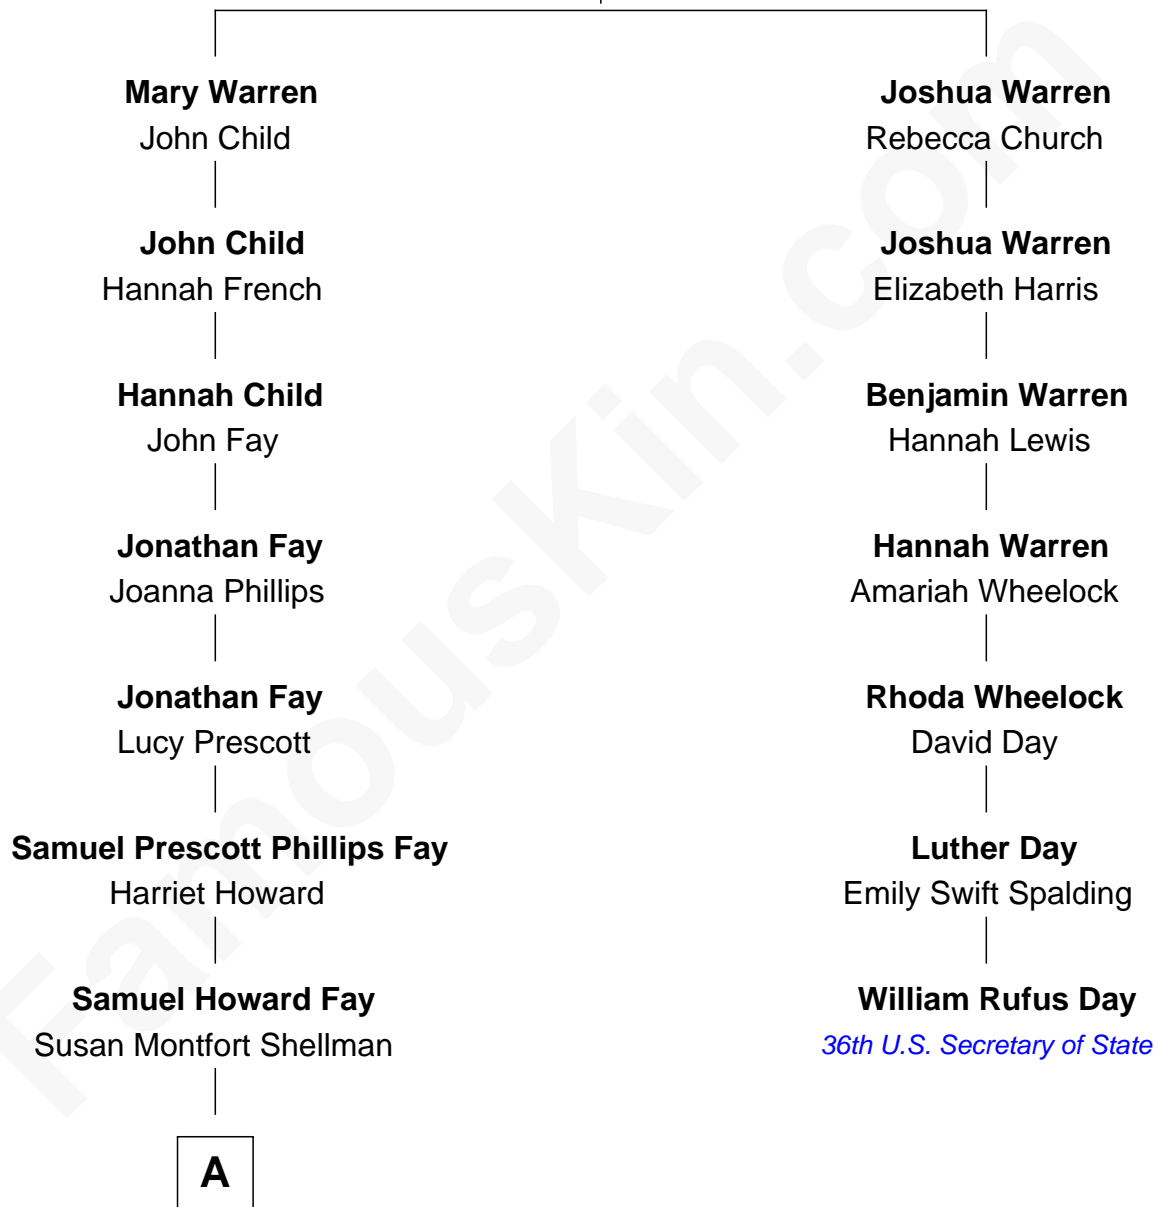

FamousKin.com Relationship Chart of

George H. W. Bush

41st U.S. President

6th cousin 4 times removed of

William Rufus Day

36th U.S. Secretary of State

Daniel Warren

Mary Barron

A

—
Harriet Eleanor Fay
Rev. James Smith Bush

—
Samuel Prescott Bush
Flora Sheldon

—
Prescott Sheldon Bush
Dorothy Wear Walker

—
George H. W. Bush
41st U.S. President

FamousKin.com