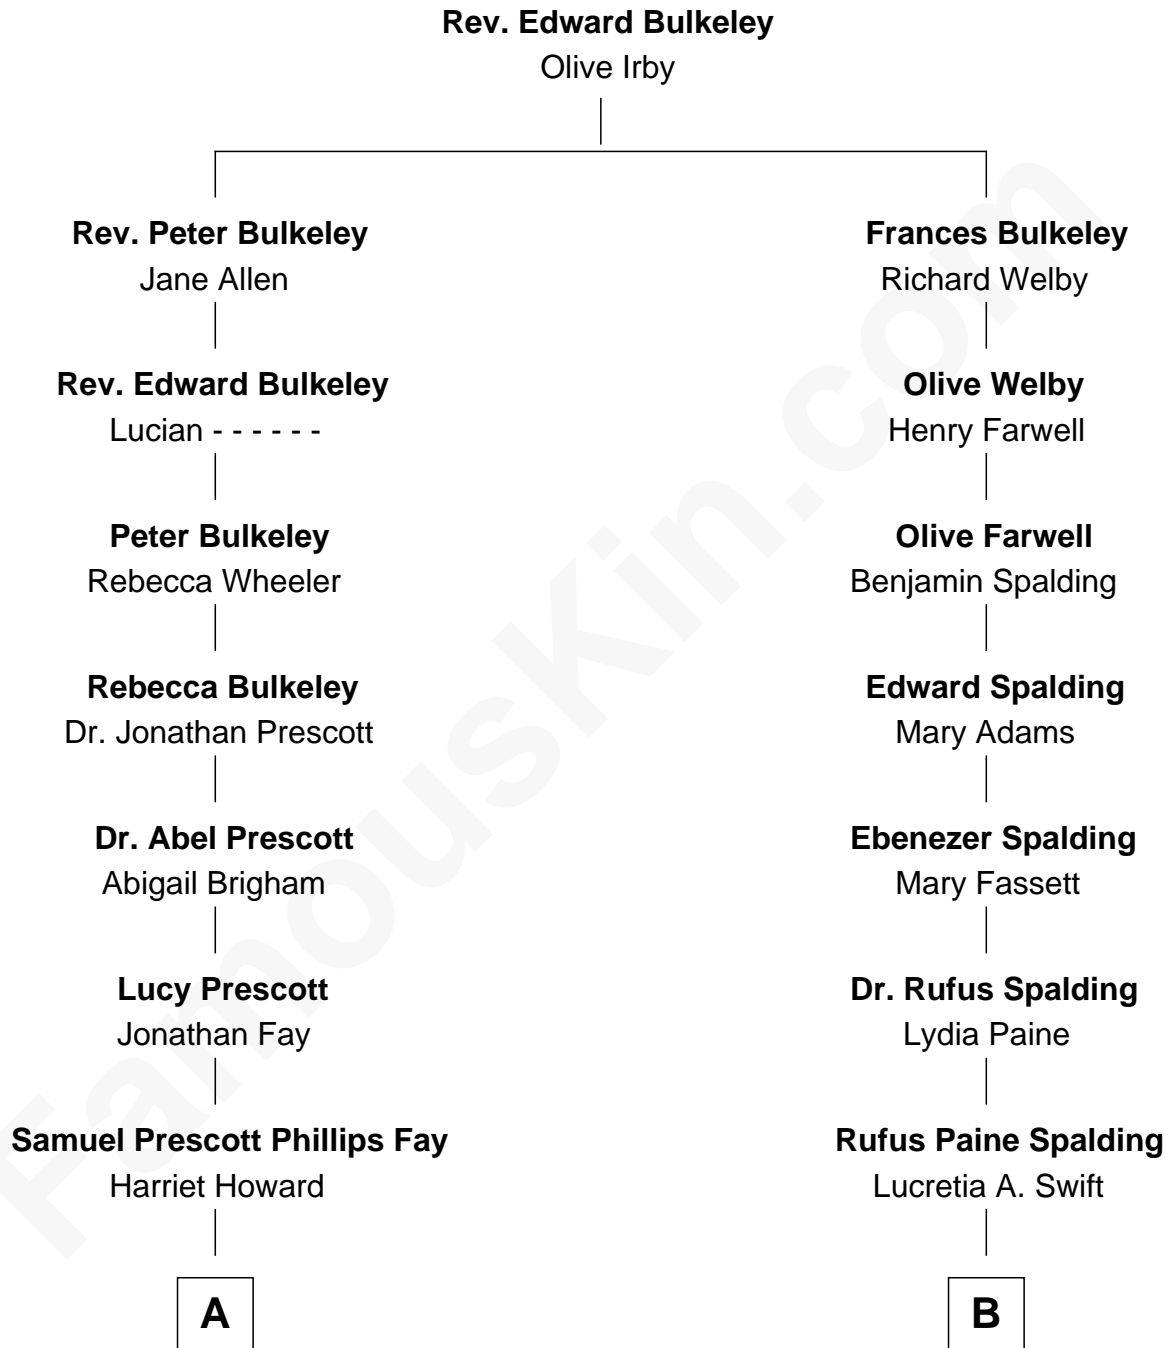

FamousKin.com Relationship Chart of

George H. W. Bush

41st U.S. President

8th cousin 3 times removed of

William Rufus Day

36th U.S. Secretary of State

A

Samuel Howard Fay
Susan Montfort Shellman

Harriet Eleanor Fay
Rev. James Smith Bush

Samuel Prescott Bush
Flora Sheldon

Prescott Sheldon Bush
Dorothy Wear Walker

George H. W. Bush
41st U.S. President

B

Emily Swift Spalding
Luther Day

William Rufus Day
36th U.S. Secretary of State