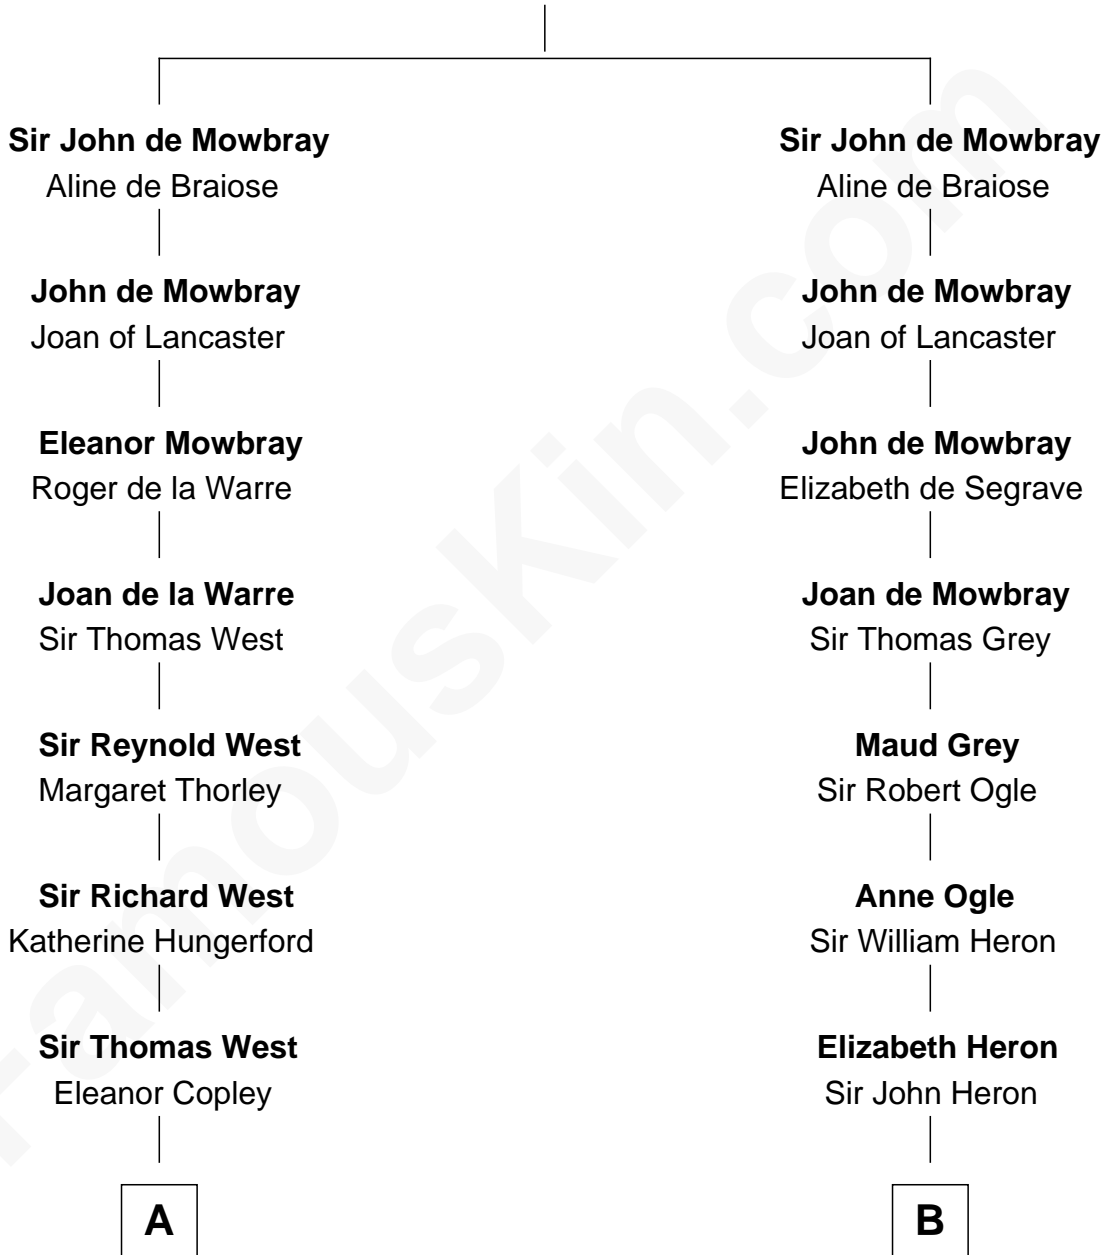

FamousKin.com
Relationship Chart of
George H. W. Bush
41st U.S. President

19th cousin 2 times removed of
William Rufus Day
36th U.S. Secretary of State

Sir Roger de Mowbray
 Roese de Clare

C

Susan Montfort Shellman

Samuel Howard Fay

Harriet Eleanor Fay

Rev. James Smith Bush

Samuel Prescott Bush

Flora Sheldon

Prescott Sheldon Bush

Dorothy Wear Walker

George H. W. Bush

41st U.S. President

D

Rufus Paine Spalding

Lucretia A. Swift

Emily Swift Spalding

Luther Day

William Rufus Day

36th U.S. Secretary of State