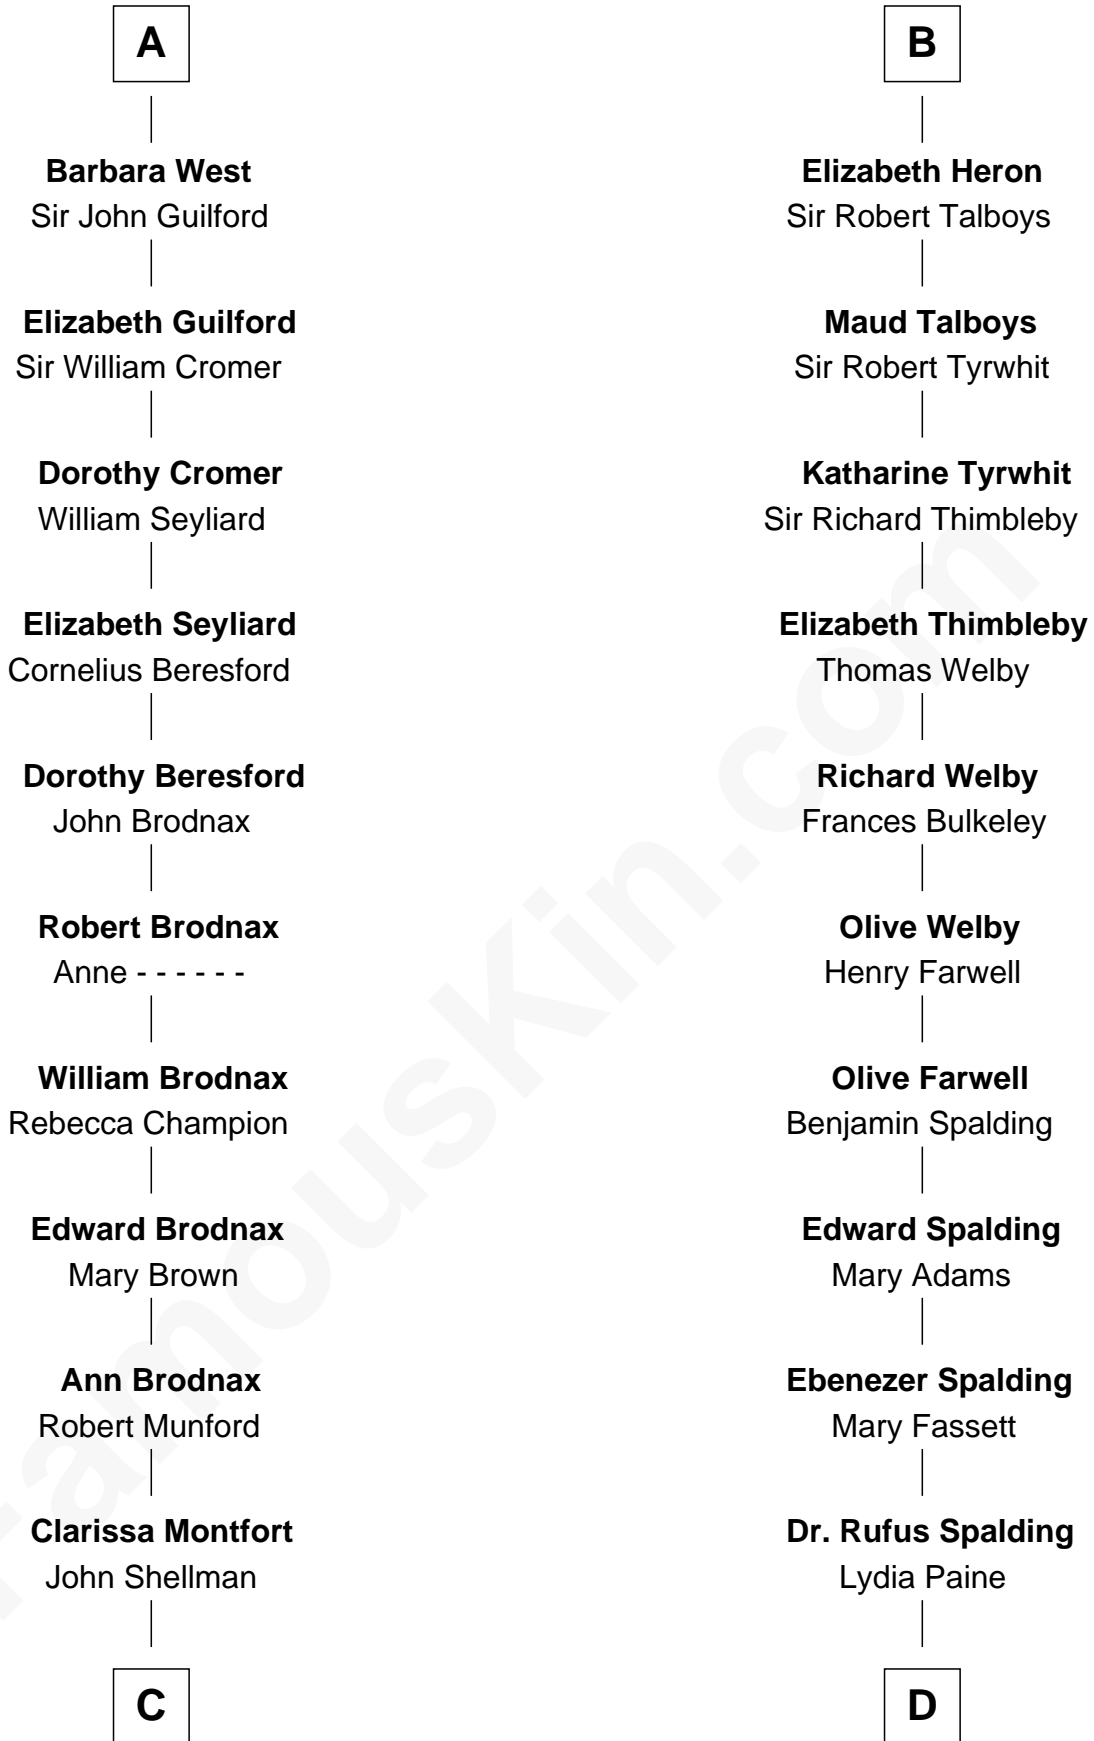

FamousKin.com
Relationship Chart of
George H. W. Bush
41st U.S. President

19th cousin 2 times removed of
William Rufus Day
36th U.S. Secretary of State

Sir Roger de Mowbray
 Roese de Clare

C

Susan Montfort Shellman

Samuel Howard Fay

Harriet Eleanor Fay

Rev. James Smith Bush

Samuel Prescott Bush

Flora Sheldon

Prescott Sheldon Bush

Dorothy Wear Walker

George H. W. Bush

41st U.S. President

D

Rufus Paine Spalding

Lucretia A. Swift

Emily Swift Spalding

Luther Day

William Rufus Day

36th U.S. Secretary of State