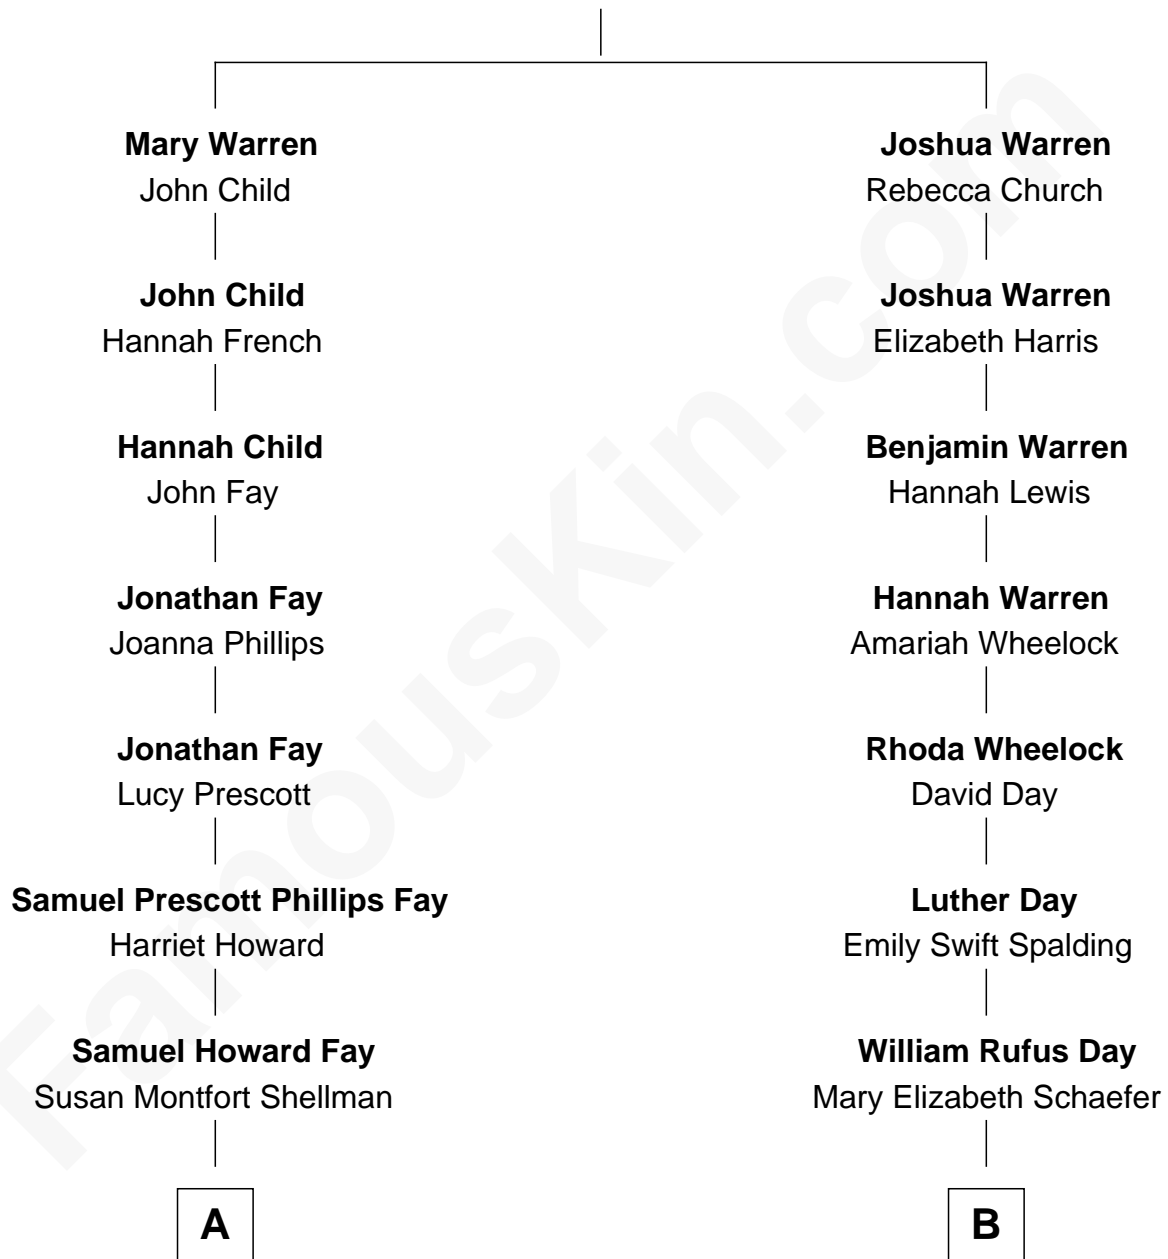

FamousKin.com Relationship Chart of

George H. W. Bush

41st U.S. President

10th cousin of

Anna Gunn

TV and Movie Actress

Daniel Warren

Mary Barron

A

Harriet Eleanor Fay
Rev. James Smith Bush

Samuel Prescott Bush
Flora Sheldon

Prescott Sheldon Bush
Dorothy Wear Walker

George H. W. Bush
41st U.S. President

B

Luther N. Day
Ida McKinley Barber

Ida McKinley Day
Clemens Earl Gunn

Clemens Earl Gunn
Sharon Anna Kathryn Peters

Anna Gunn
TV and Movie Actress