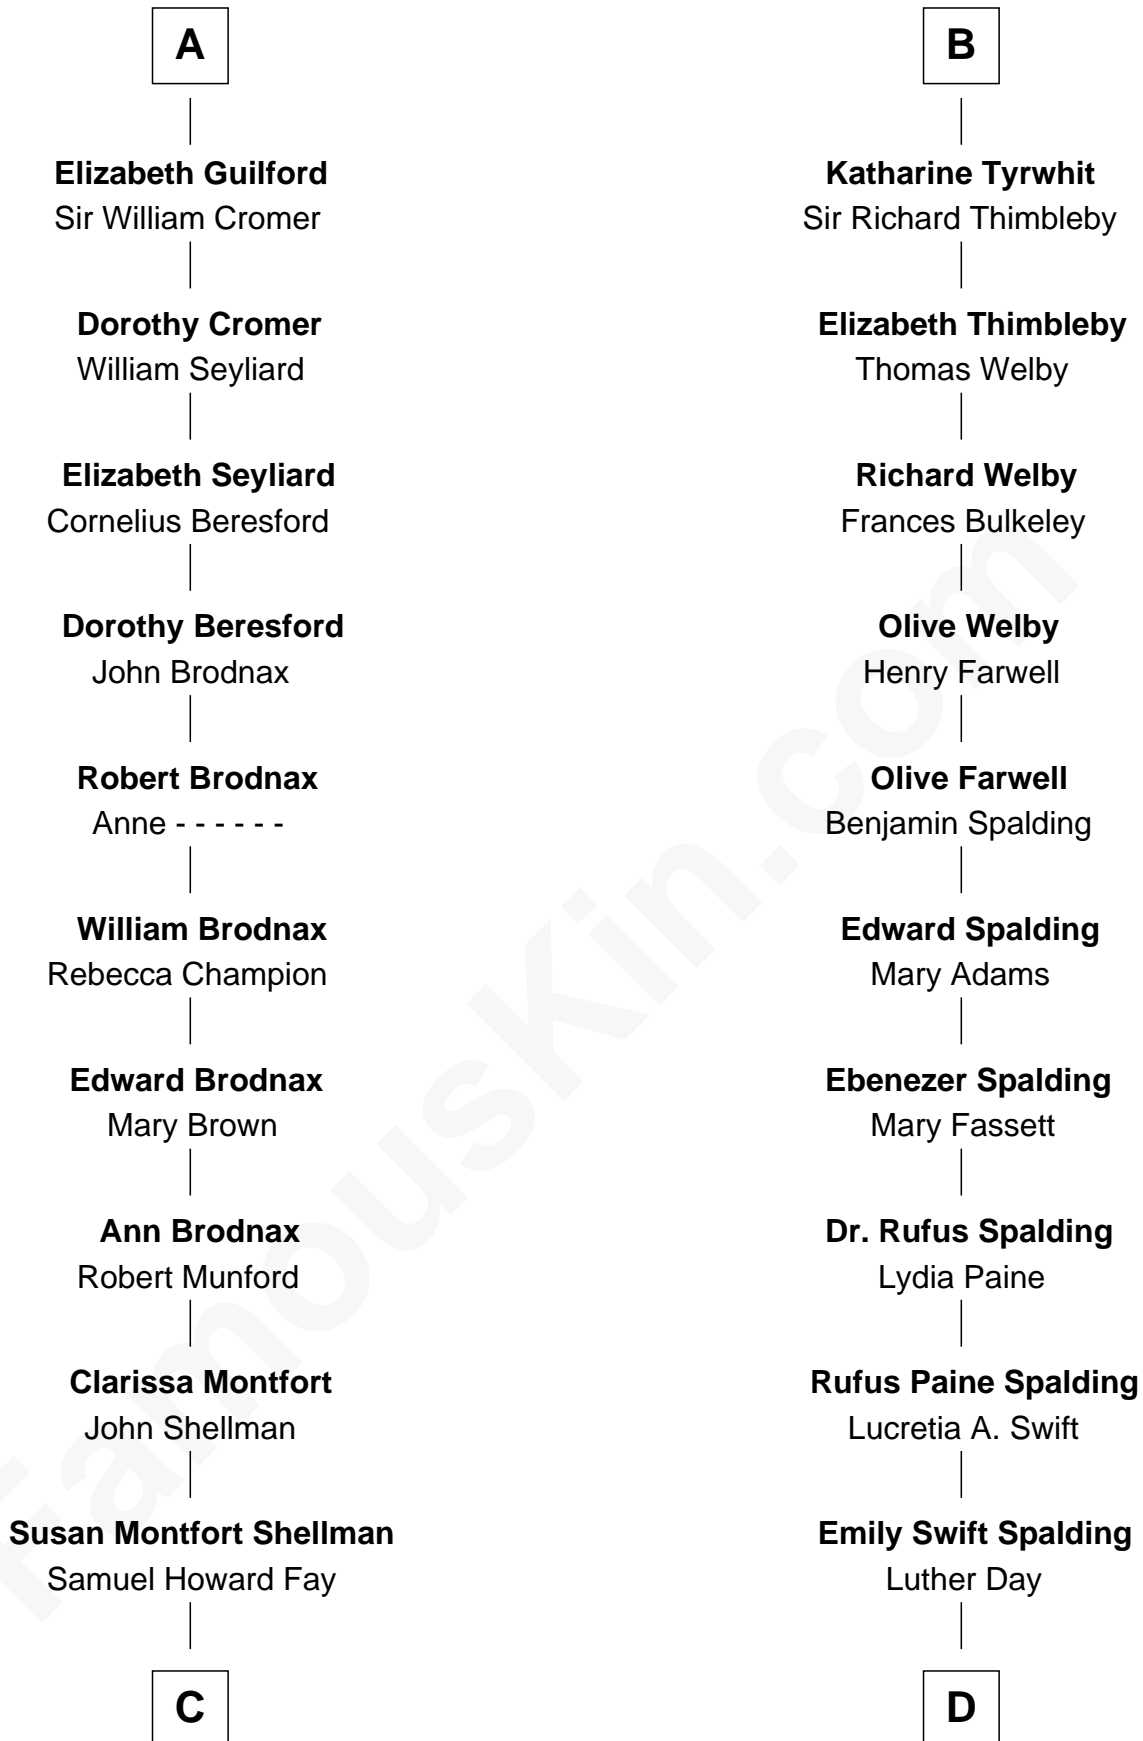

FamousKin.com
Relationship Chart of
George H. W. Bush
41st U.S. President

20th cousin 1 time removed of
Anna Gunn
TV and Movie Actress

Sir Robert de Holland
 Maude la Zouche

C

Harriet Eleanor Fay
Rev. James Smith Bush

Samuel Prescott Bush
Flora Sheldon

Prescott Sheldon Bush
Dorothy Wear Walker

George H. W. Bush
41st U.S. President

D

William Rufus Day
Mary Elizabeth Schaefer

Luther N. Day
Ida McKinley Barber

Ida McKinley Day
Clemens Earl Gunn