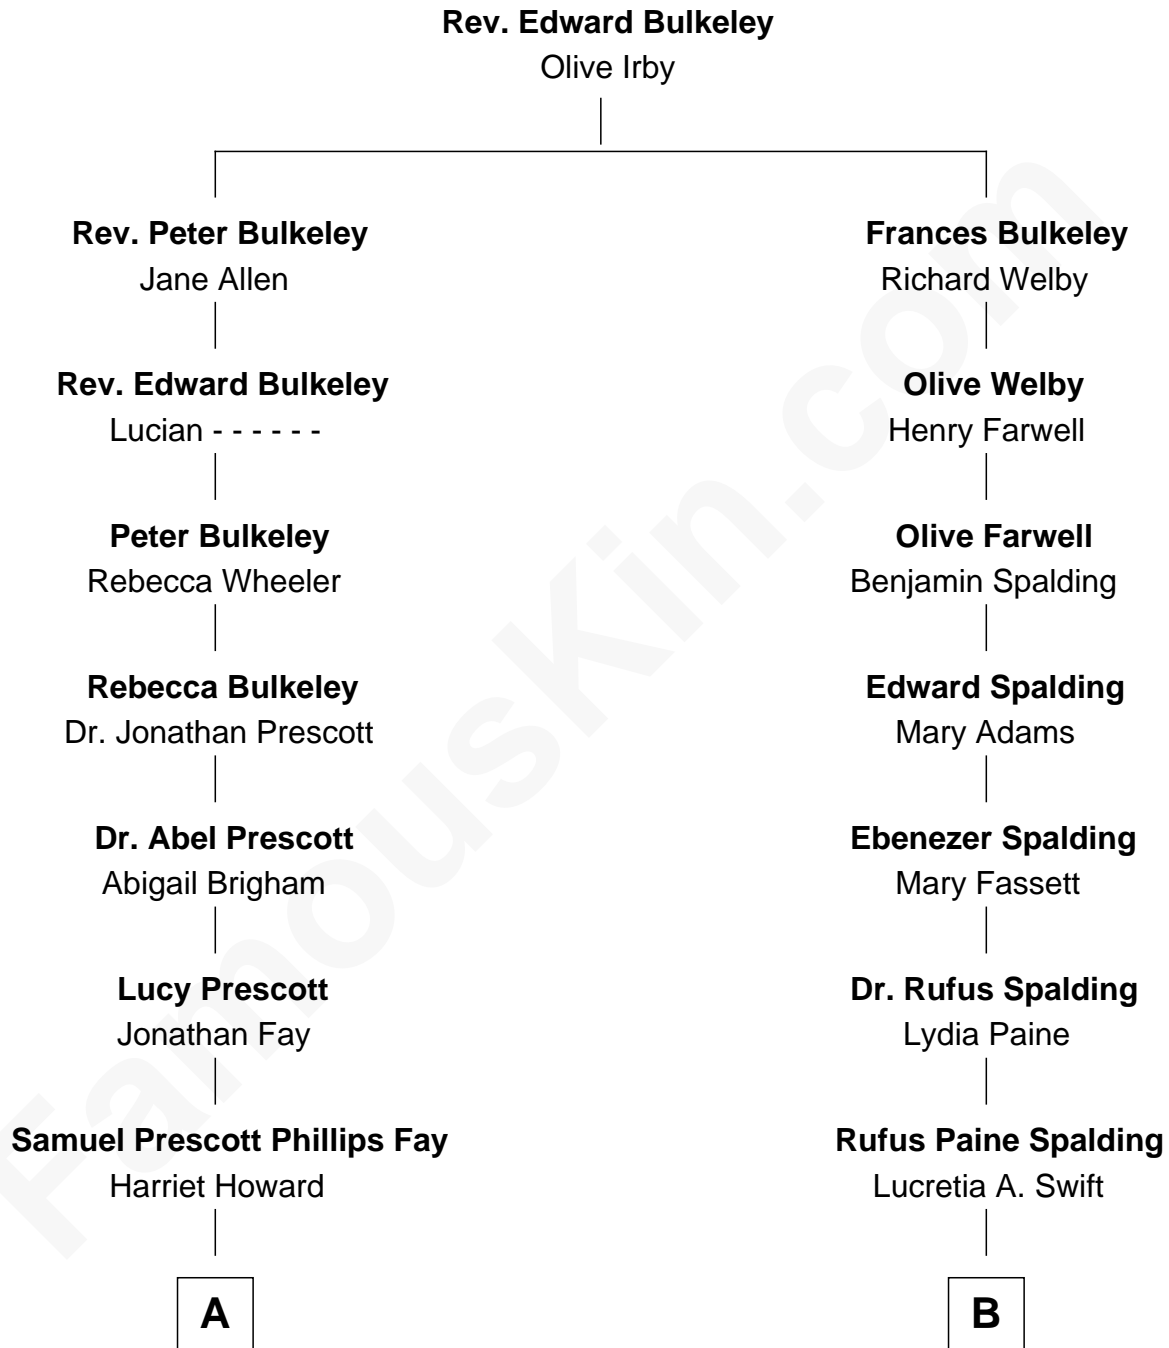

FamousKin.com
Relationship Chart of
George H. W. Bush
41st U.S. President

11th cousin 1 time removed of
Anna Gunn
TV and Movie Actress

A

Samuel Howard Fay
Susan Montfort Shellman

Harriet Eleanor Fay
Rev. James Smith Bush

Samuel Prescott Bush
Flora Sheldon

Prescott Sheldon Bush
Dorothy Wear Walker

George H. W. Bush
41st U.S. President

B

Emily Swift Spalding
Luther Day

William Rufus Day
Mary Elizabeth Schaefer

Luther N. Day
Ida McKinley Barber

Ida McKinley Day
Clemens Earl Gunn

Clemens Earl Gunn
Sharon Anna Kathryn Peters

Anna Gunn
TV and Movie Actress