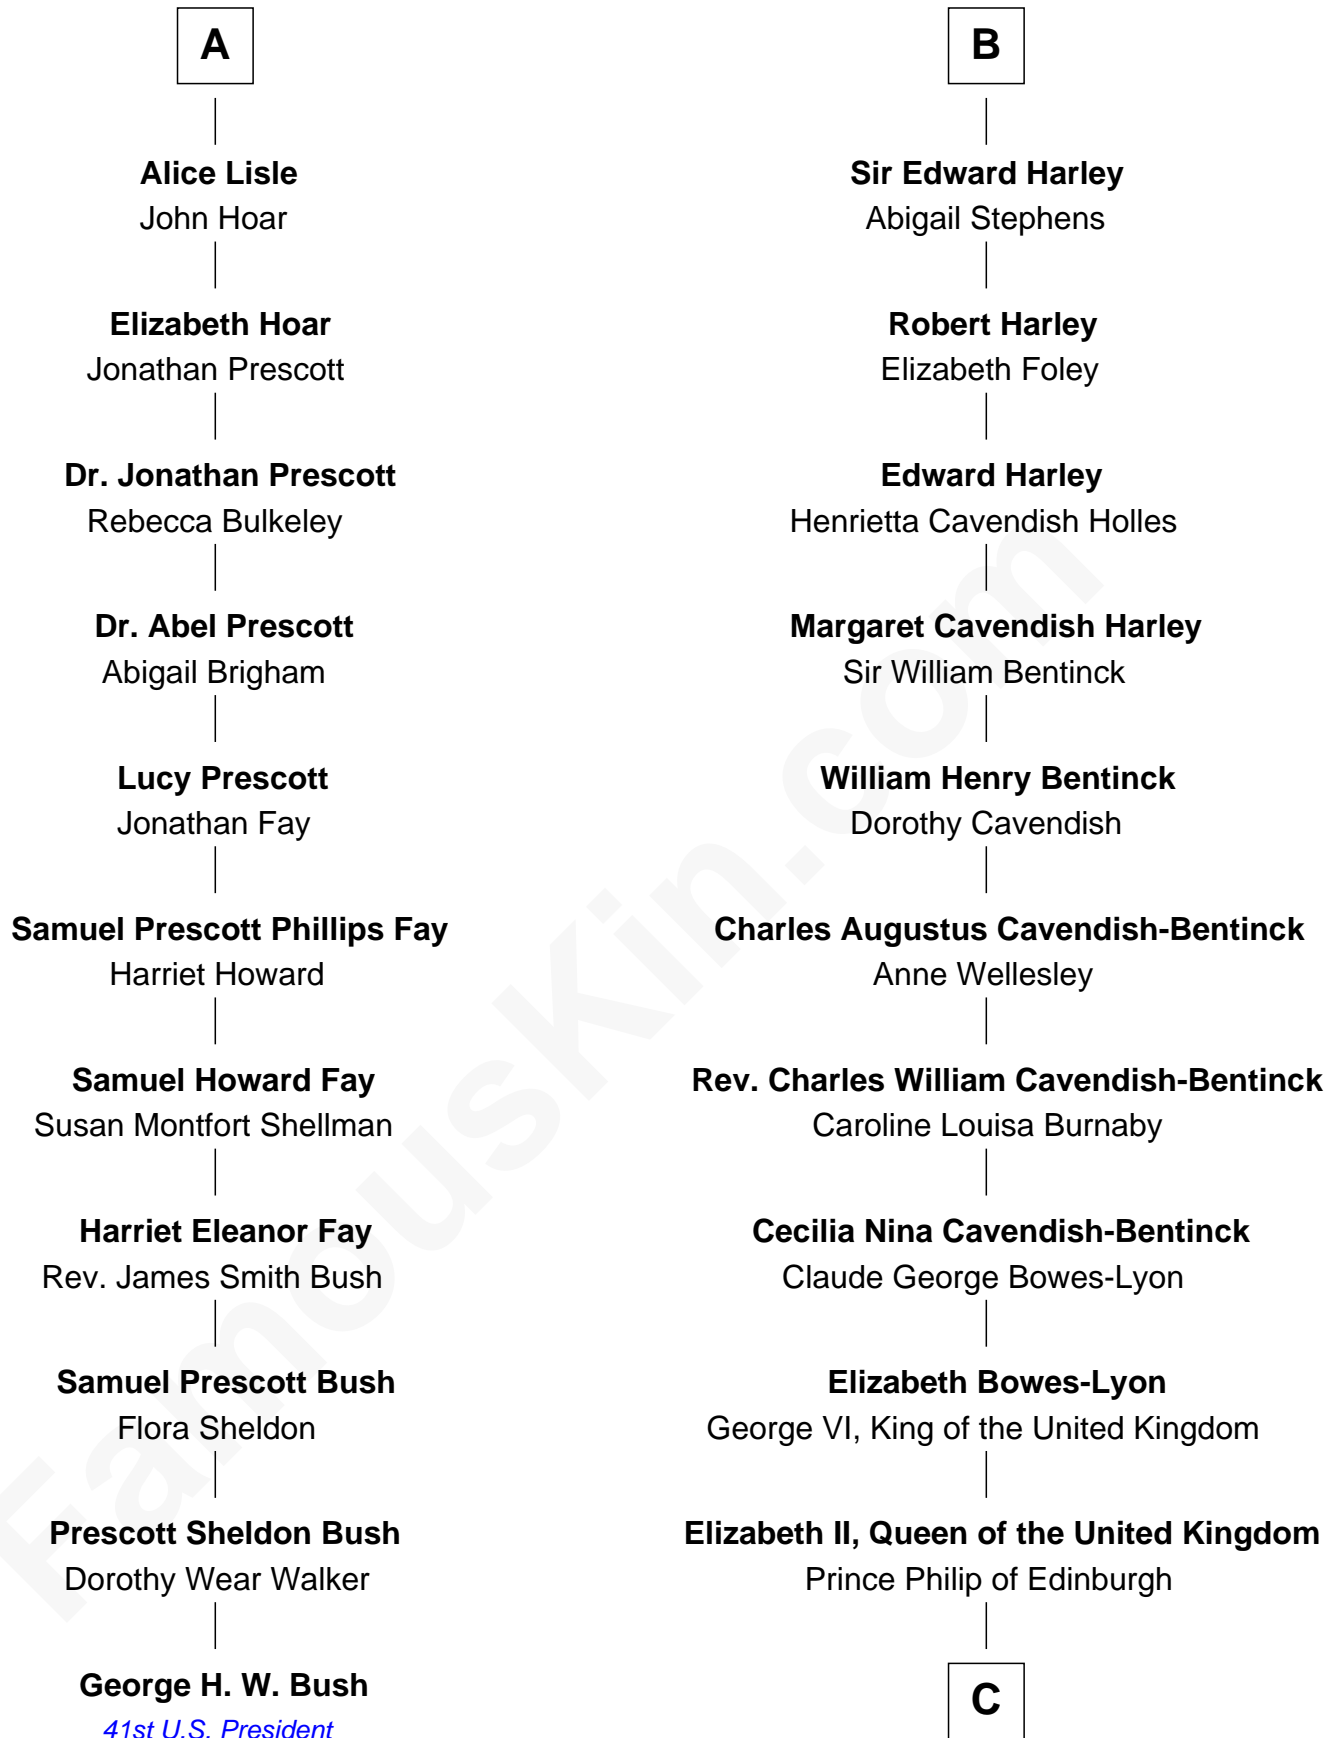

FamousKin.com
Relationship Chart of
George H. W. Bush
41st U.S. President

17th cousin 1 time removed of
Prince Harry
Duke of Sussex

Sir Humphrey Stafford
 Eleanor Aylesbury

C

Charles III, King of the United Kingdom