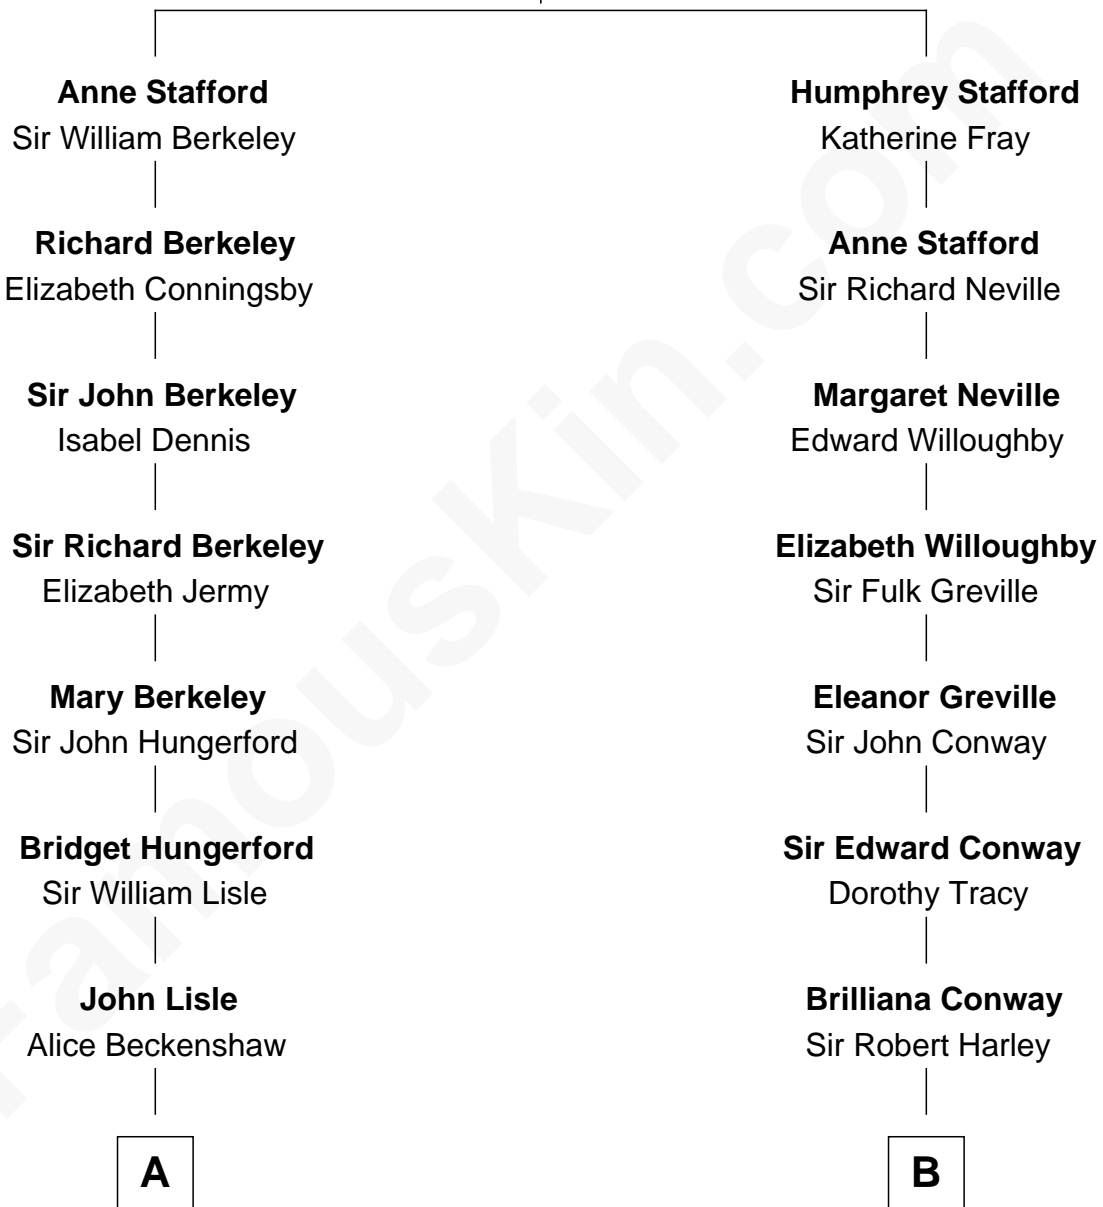

FamousKin.com
Relationship Chart of
George H. W. Bush
41st U.S. President

17th cousin 1 time removed of
Prince Harry
Duke of Sussex

Sir Humphrey Stafford
 Eleanor Aylesbury

C

Charles III, King of the United Kingdom

Princess Diana Frances Spencer

Prince Harry

Duke of Sussex

FamousKin.com