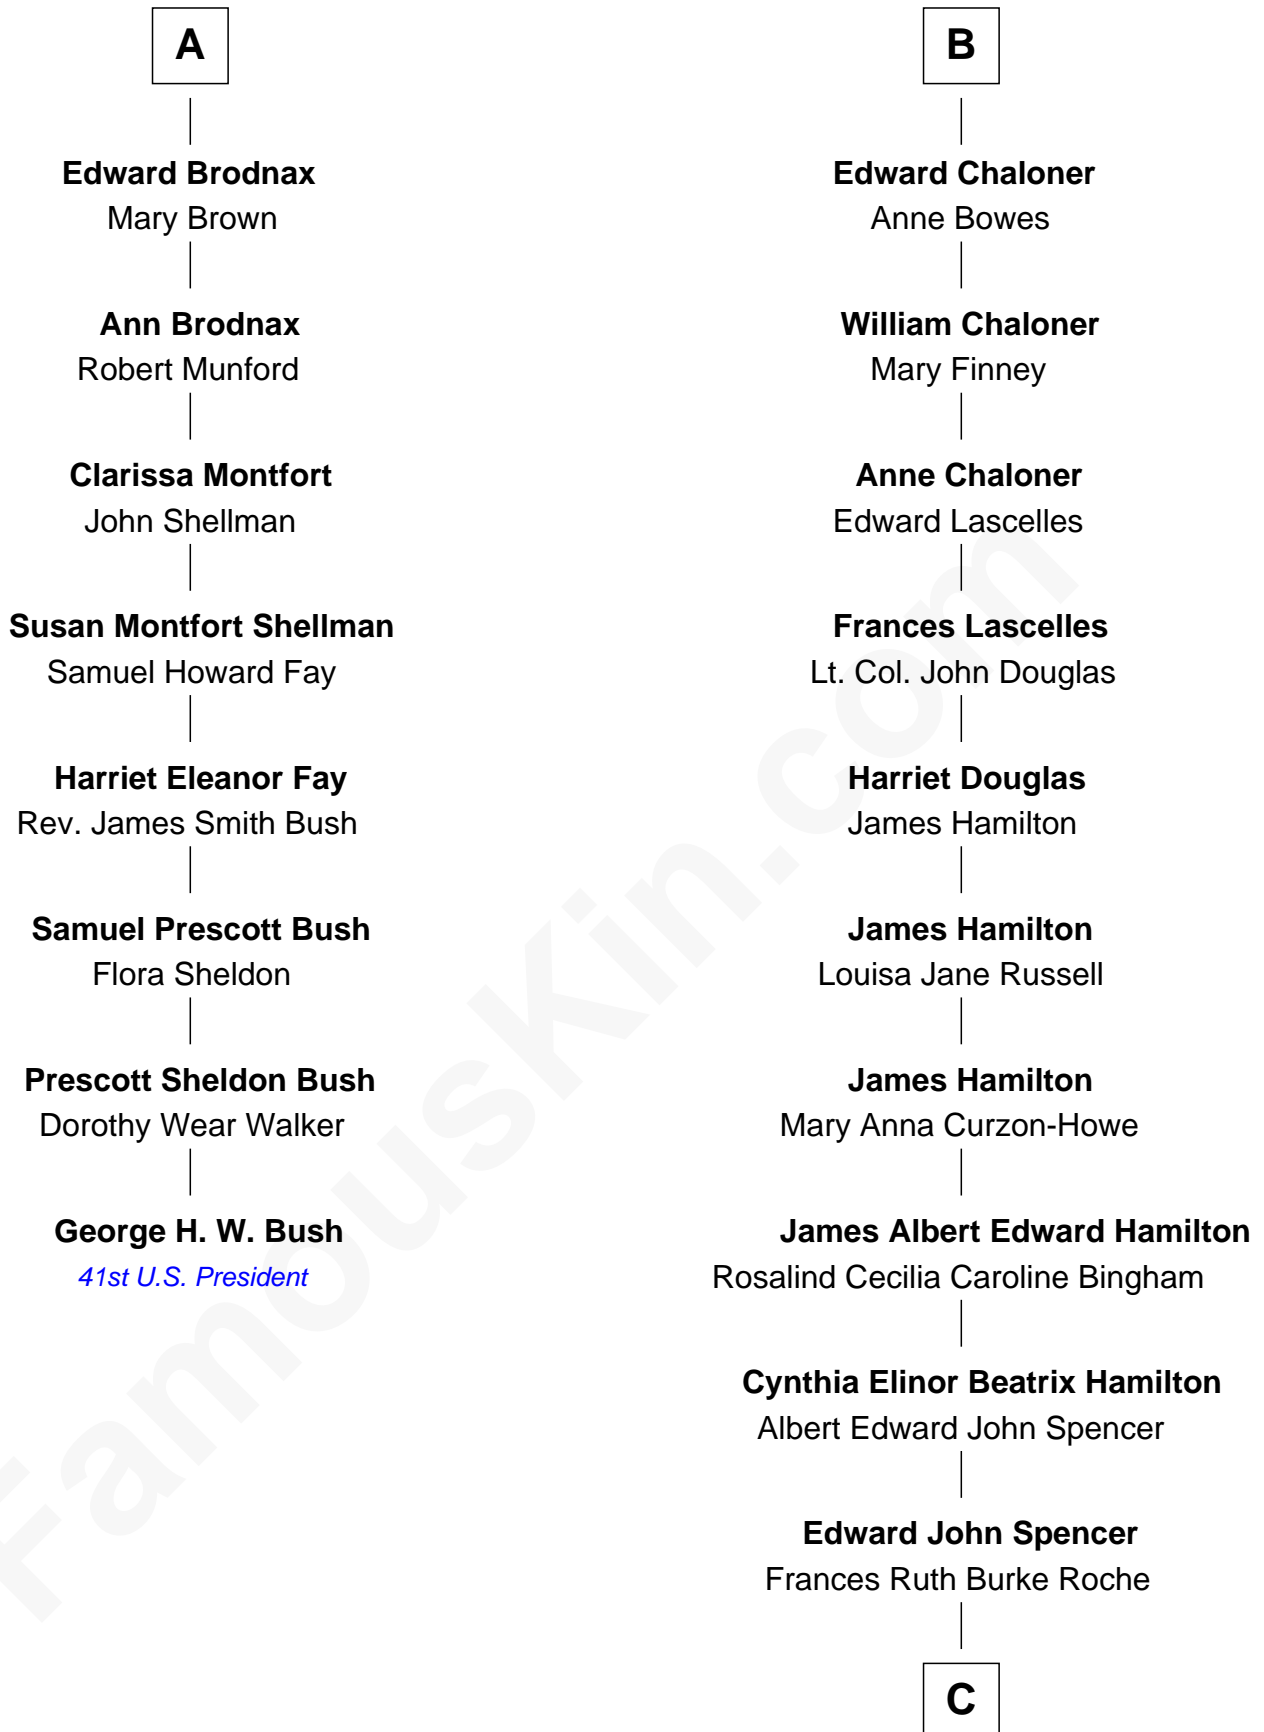

FamousKin.com
Relationship Chart of
George H. W. Bush
41st U.S. President

14th cousin 4 times removed of
Prince Harry
Duke of Sussex

C

Princess Diana Frances Spencer
Charles III, King of the United Kingdom