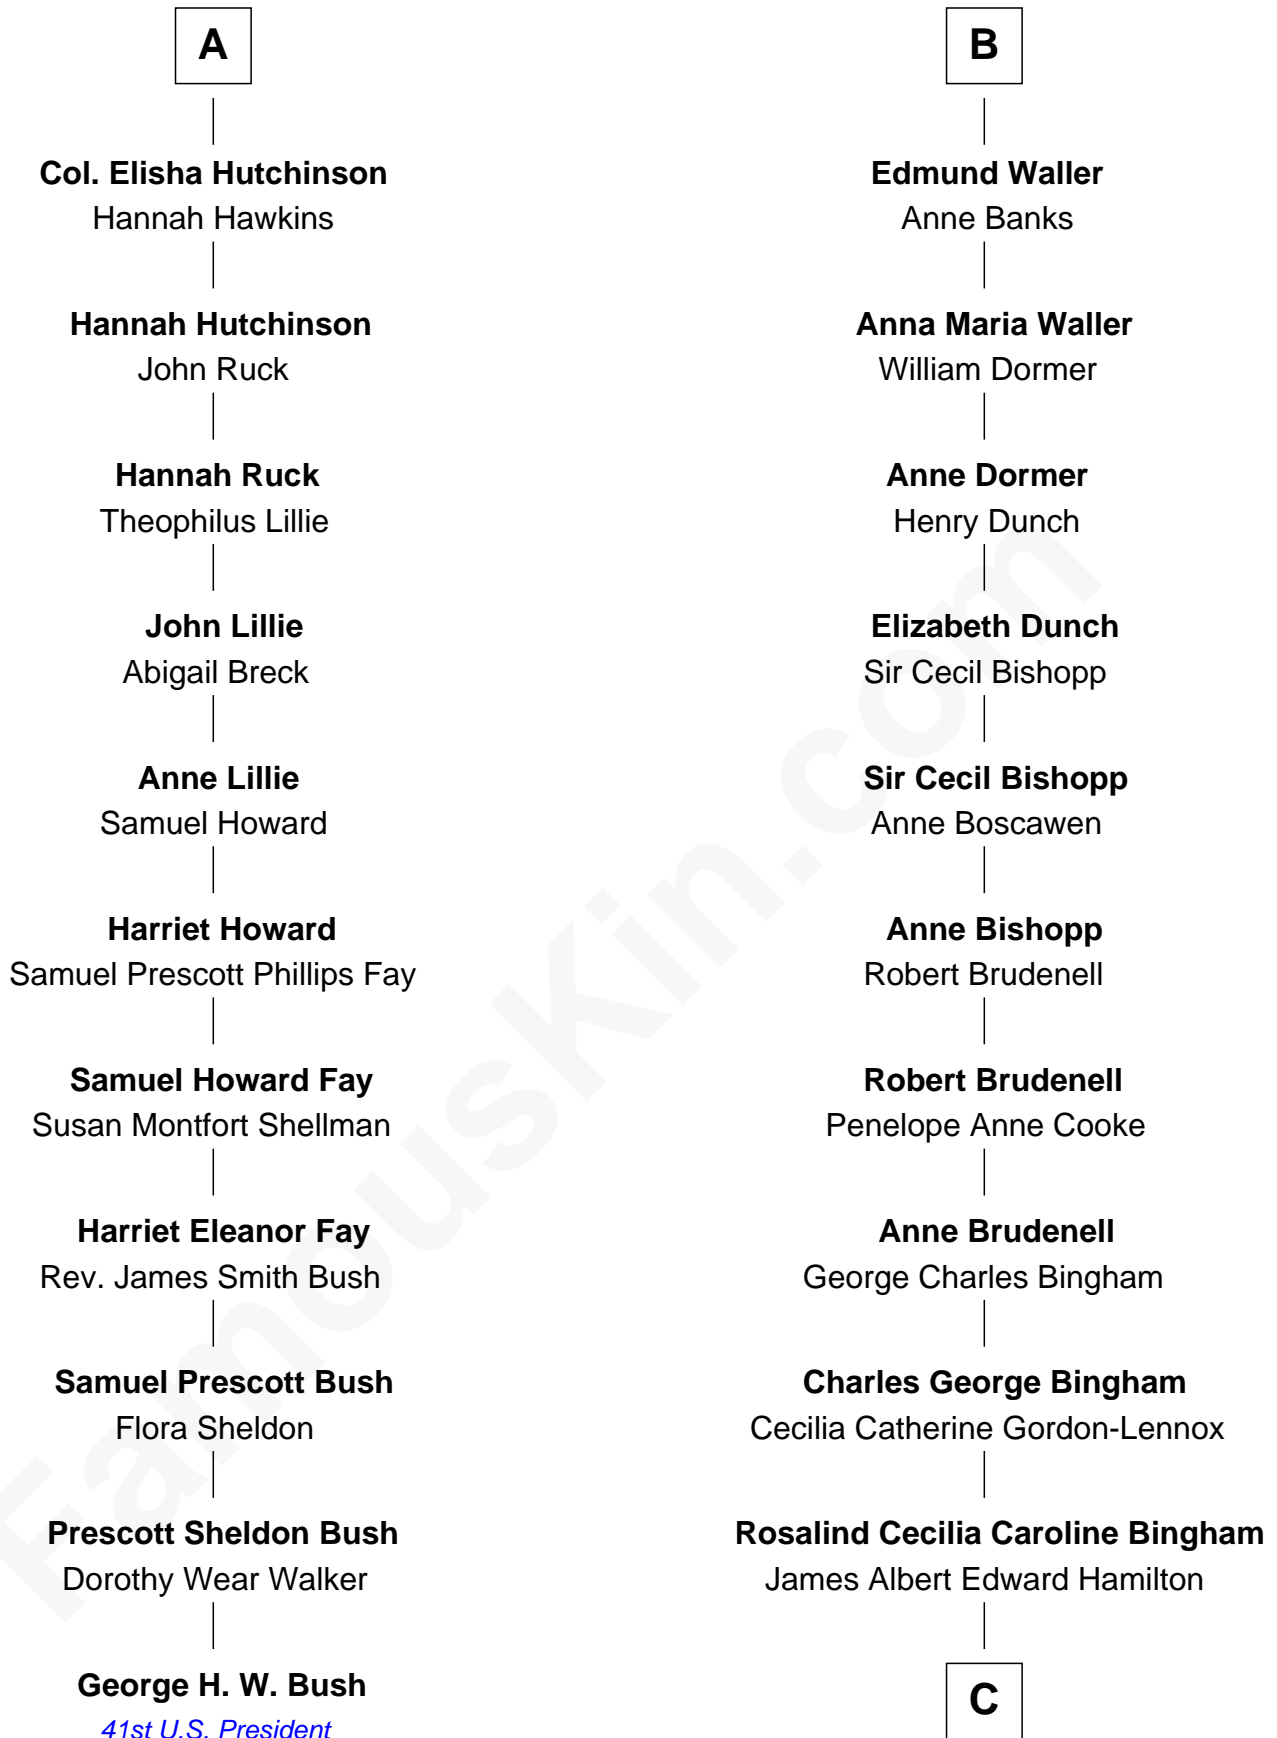

FamousKin.com
Relationship Chart of
George H. W. Bush
41st U.S. President

17th cousin 3 times removed of
Prince Harry
Duke of Sussex

Sir Hugh Willoughby
 Margaret Freville

FamousKin.com