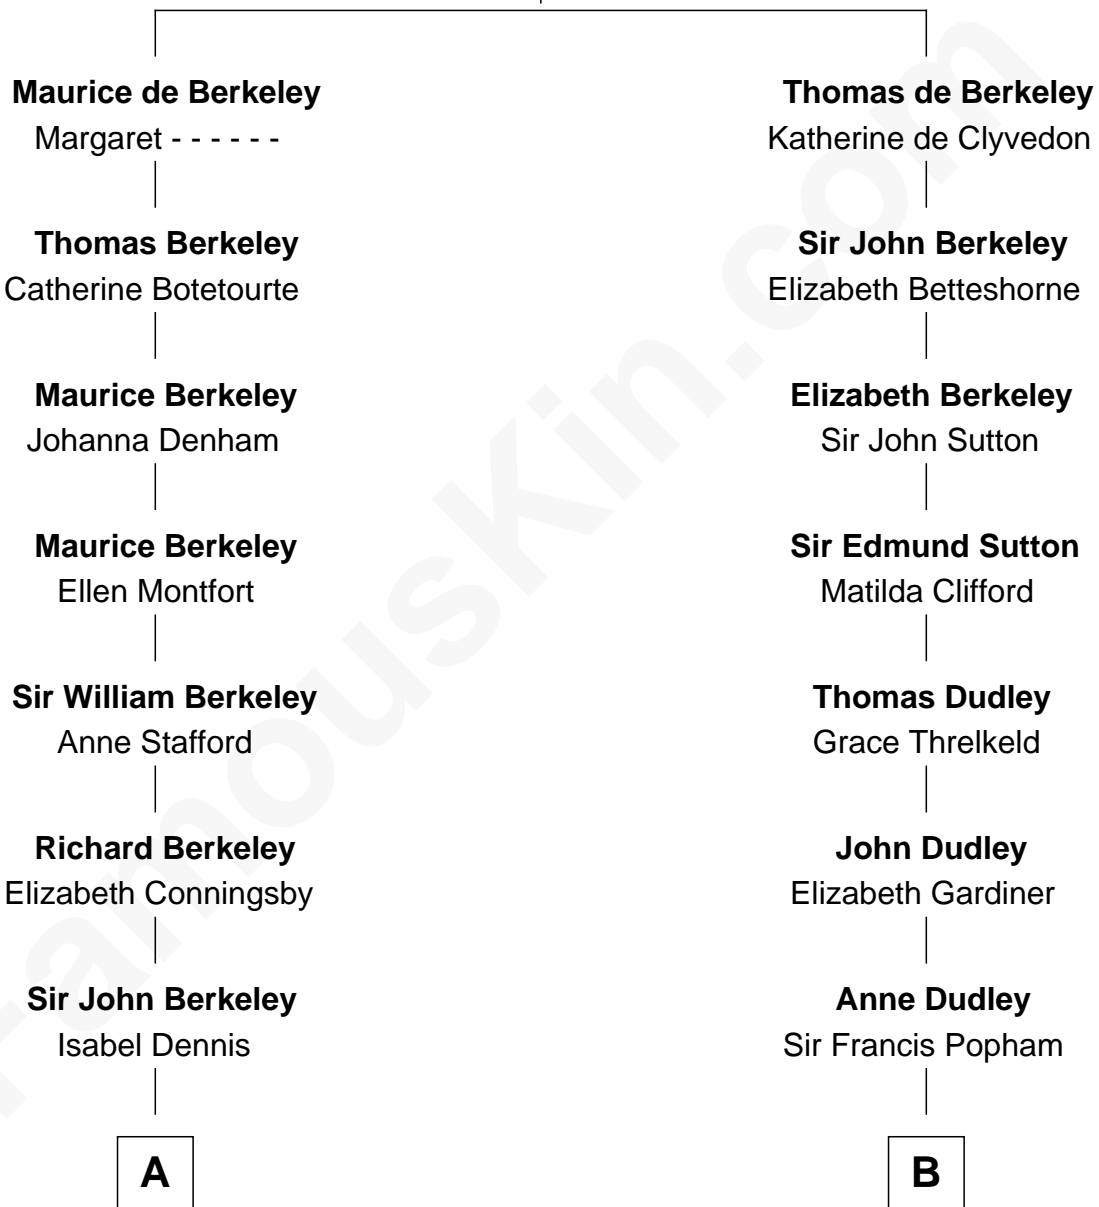

FamousKin.com
Relationship Chart of
George H. W. Bush
41st U.S. President

18th cousin 3 times removed of
Prince Harry
Duke of Sussex

Sir Maurice de Berkeley
 Eve la Zouche

C

Samuel Howard Fay
Susan Montfort Shellman

Harriet Eleanor Fay
Rev. James Smith Bush

Samuel Prescott Bush
Flora Sheldon

Prescott Sheldon Bush
Dorothy Wear Walker

George H. W. Bush
41st U.S. President

D

Princess Diana Frances Spencer
Charles III, King of the United Kingdom

Prince Harry
Duke of Sussex

FamousKin.com