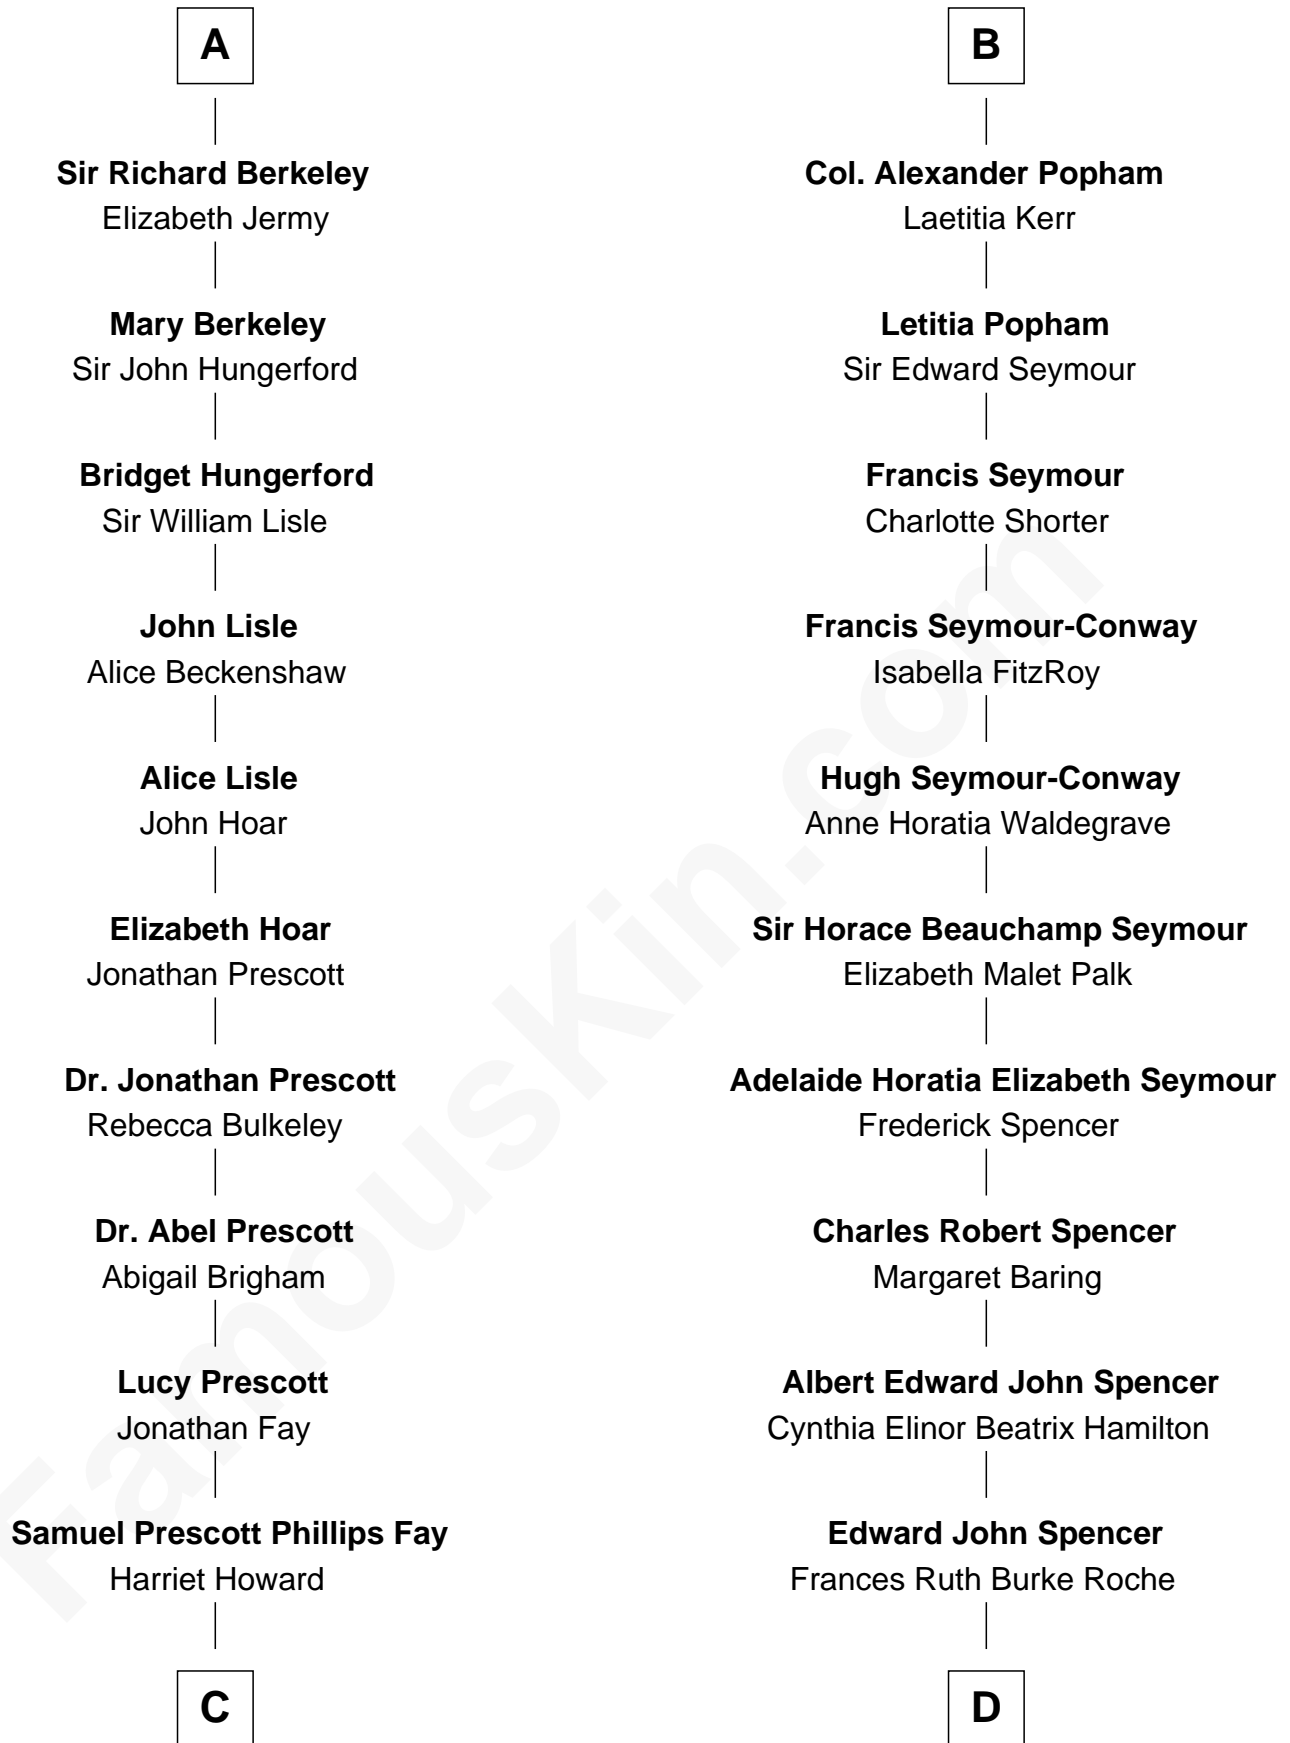

FamousKin.com
Relationship Chart of
George H. W. Bush
41st U.S. President

18th cousin 3 times removed of
Prince Harry
Duke of Sussex

Sir Maurice de Berkeley
 Eve la Zouche

C

Samuel Howard Fay
Susan Montfort Shellman

Harriet Eleanor Fay
Rev. James Smith Bush

Samuel Prescott Bush
Flora Sheldon

Prescott Sheldon Bush
Dorothy Wear Walker

George H. W. Bush
41st U.S. President

D

Princess Diana Frances Spencer
Charles III, King of the United Kingdom