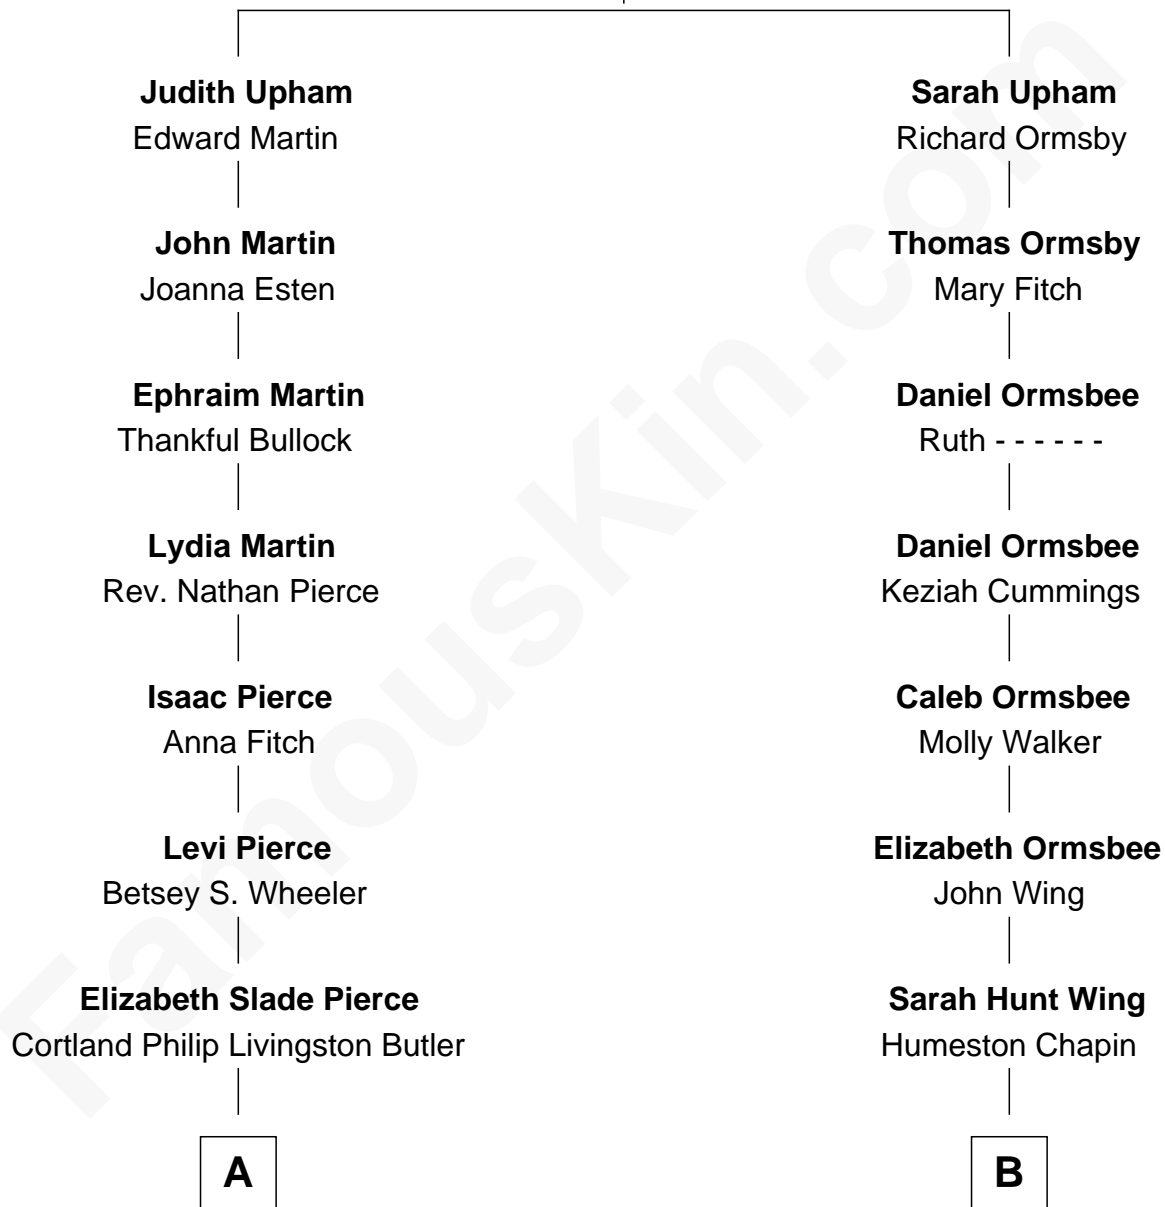

# FamousKin.com Relationship Chart of

**George H. W. Bush**

*41st U.S. President*

10th cousin of

**Harry Chapin**

*Singer and Songwriter*

**Richard Upham**

Maria - - - - -

**A**

**Mary Elizabeth Butler**  
Robert Emmet Sheldon

**Flora Sheldon**  
Samuel Prescott Bush

**Prescott Sheldon Bush**  
Dorothy Wear Walker

**George H. W. Bush**  
*41st U.S. President*

**B**

**James Ayrault Chapin**  
Delia Stout Ryder