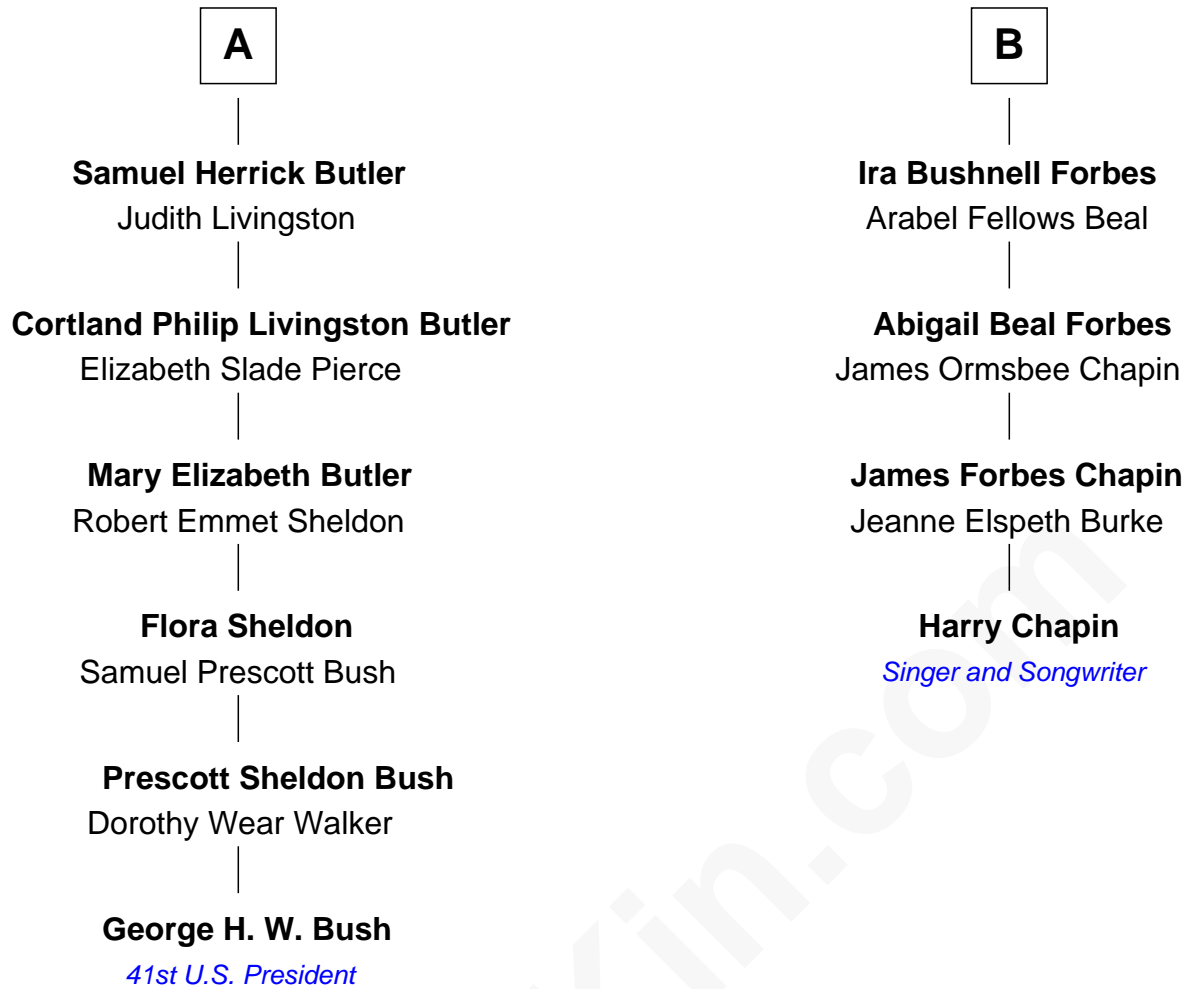

FamousKin.com
Relationship Chart of
George H. W. Bush
41st U.S. President

10th cousin 2 times removed of
Harry Chapin
Singer and Songwriter

Edward Frost
 Thomasine Belgrave

Harry Chapin photo by [Larry D. Moore](#) (CC BY-SA 3.0)