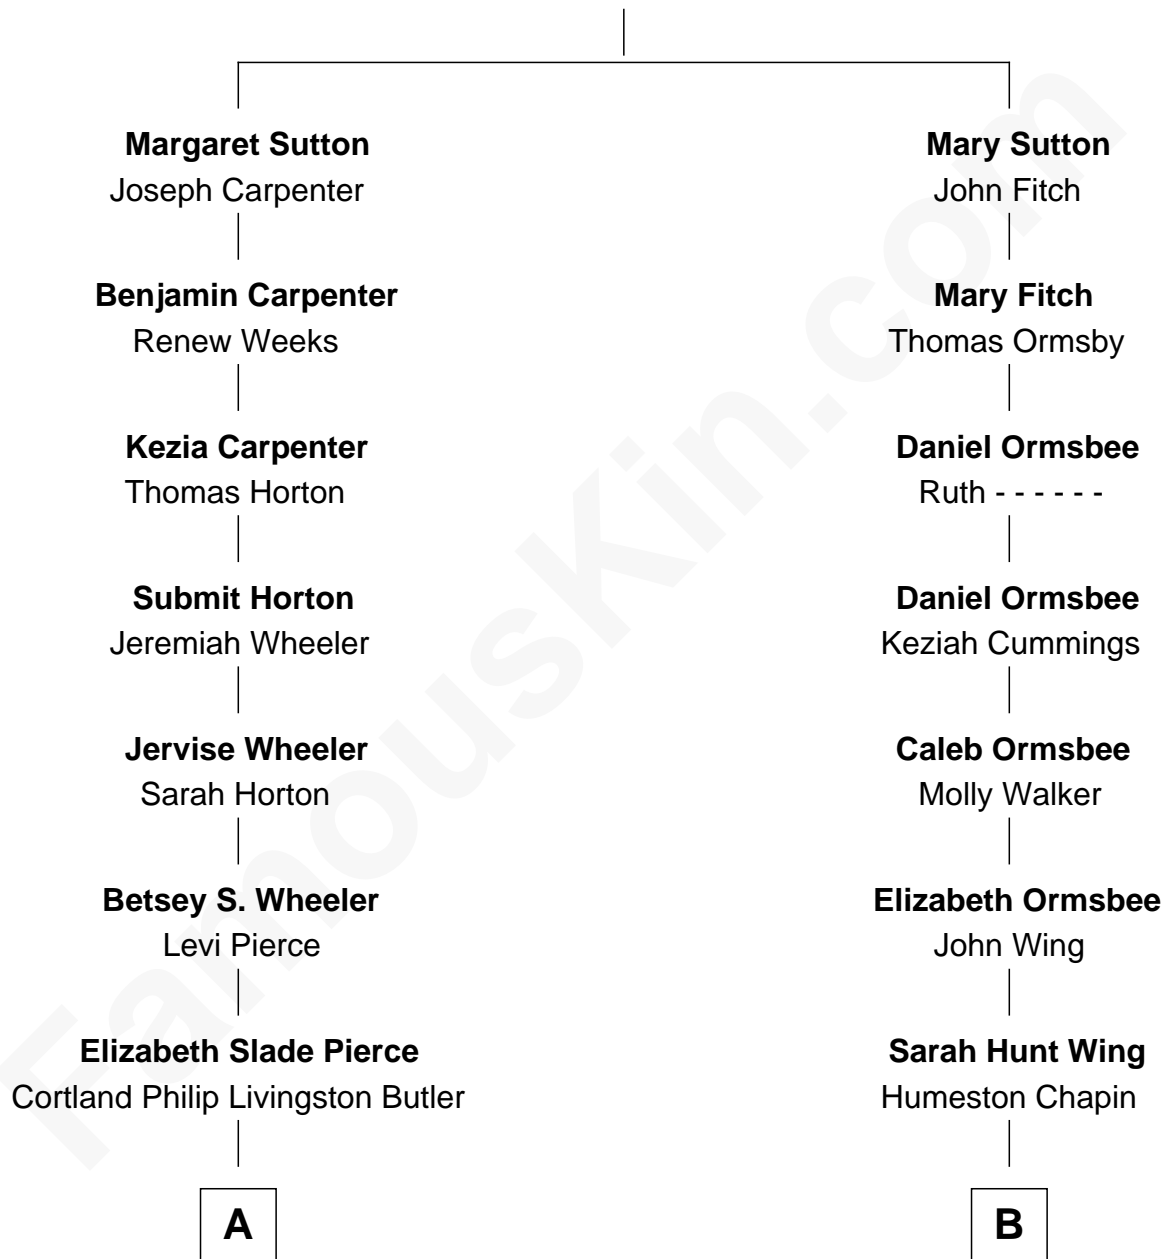

# FamousKin.com Relationship Chart of

**George H. W. Bush**

*41st U.S. President*

10th cousin of

**Harry Chapin**

*Singer and Songwriter*

**John Sutton**

Julian Adcocke

**A**

**Mary Elizabeth Butler**  
Robert Emmet Sheldon

**Flora Sheldon**  
Samuel Prescott Bush

**Prescott Sheldon Bush**  
Dorothy Wear Walker

**George H. W. Bush**  
*41st U.S. President*

**B**

**James Ayrault Chapin**  
Delia Stout Ryder

**James Ormsbee Chapin**  
Abigail Beal Forbes

**James Forbes Chapin**  
Jeanne Elspeth Burke

**Harry Chapin**  
*Singer and Songwriter*