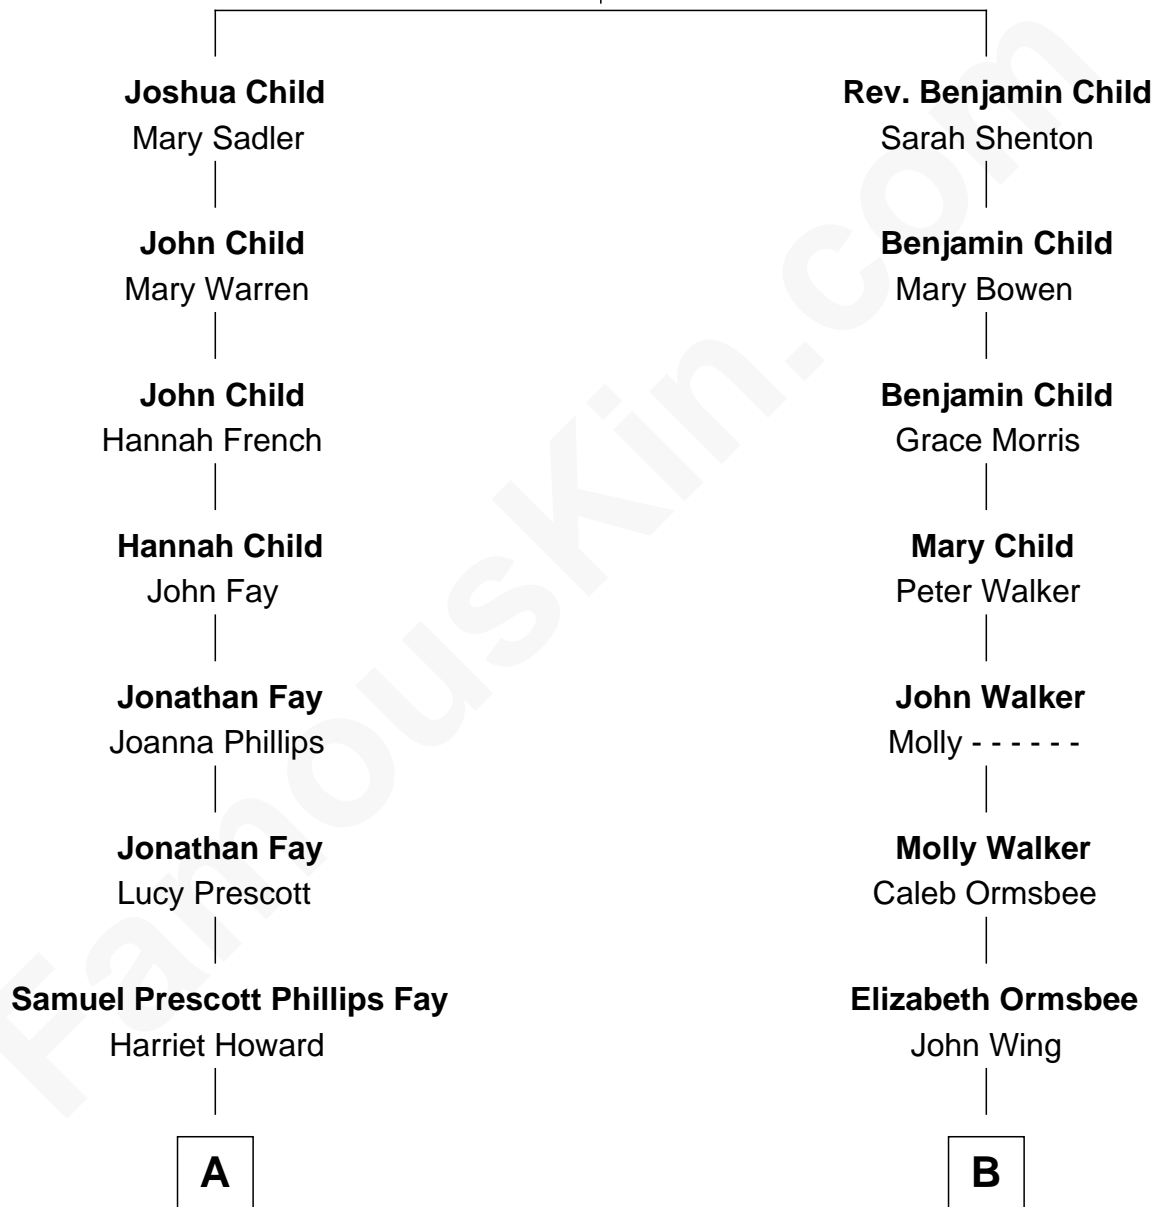

FamousKin.com Relationship Chart of

George H. W. Bush

41st U.S. President

11th cousin of

Harry Chapin

Singer and Songwriter

Wolston Child

Ellen Empson

A

Samuel Howard Fay
Susan Montfort Shellman

Harriet Eleanor Fay
Rev. James Smith Bush

Samuel Prescott Bush
Flora Sheldon

Prescott Sheldon Bush
Dorothy Wear Walker

George H. W. Bush
41st U.S. President

B

Sarah Hunt Wing
Humeston Chapin