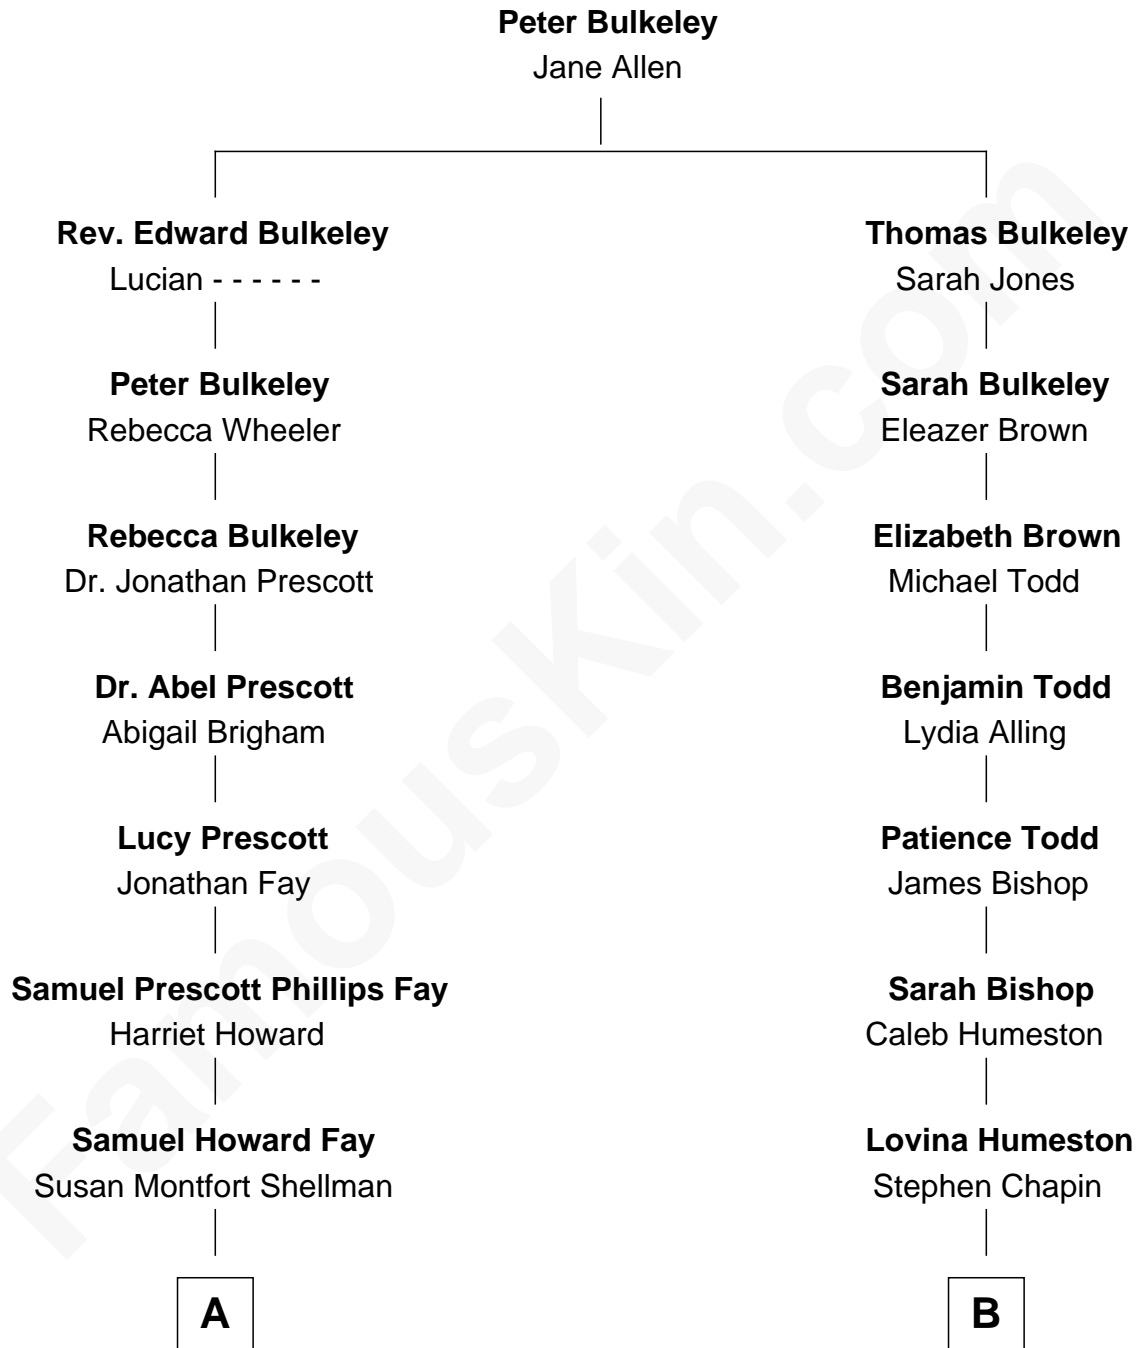

FamousKin.com
Relationship Chart of
George H. W. Bush
41st U.S. President

10th cousin 1 time removed of
Harry Chapin
Singer and Songwriter

A

Harriet Eleanor Fay
Rev. James Smith Bush

Samuel Prescott Bush
Flora Sheldon

Prescott Sheldon Bush
Dorothy Wear Walker

George H. W. Bush
41st U.S. President

B

Humeston Chapin
Sarah Hunt Wing

James Ayrault Chapin
Delia Stout Ryder

James Ormsbee Chapin
Abigail Beal Forbes

James Forbes Chapin
Jeanne Elspeth Burke