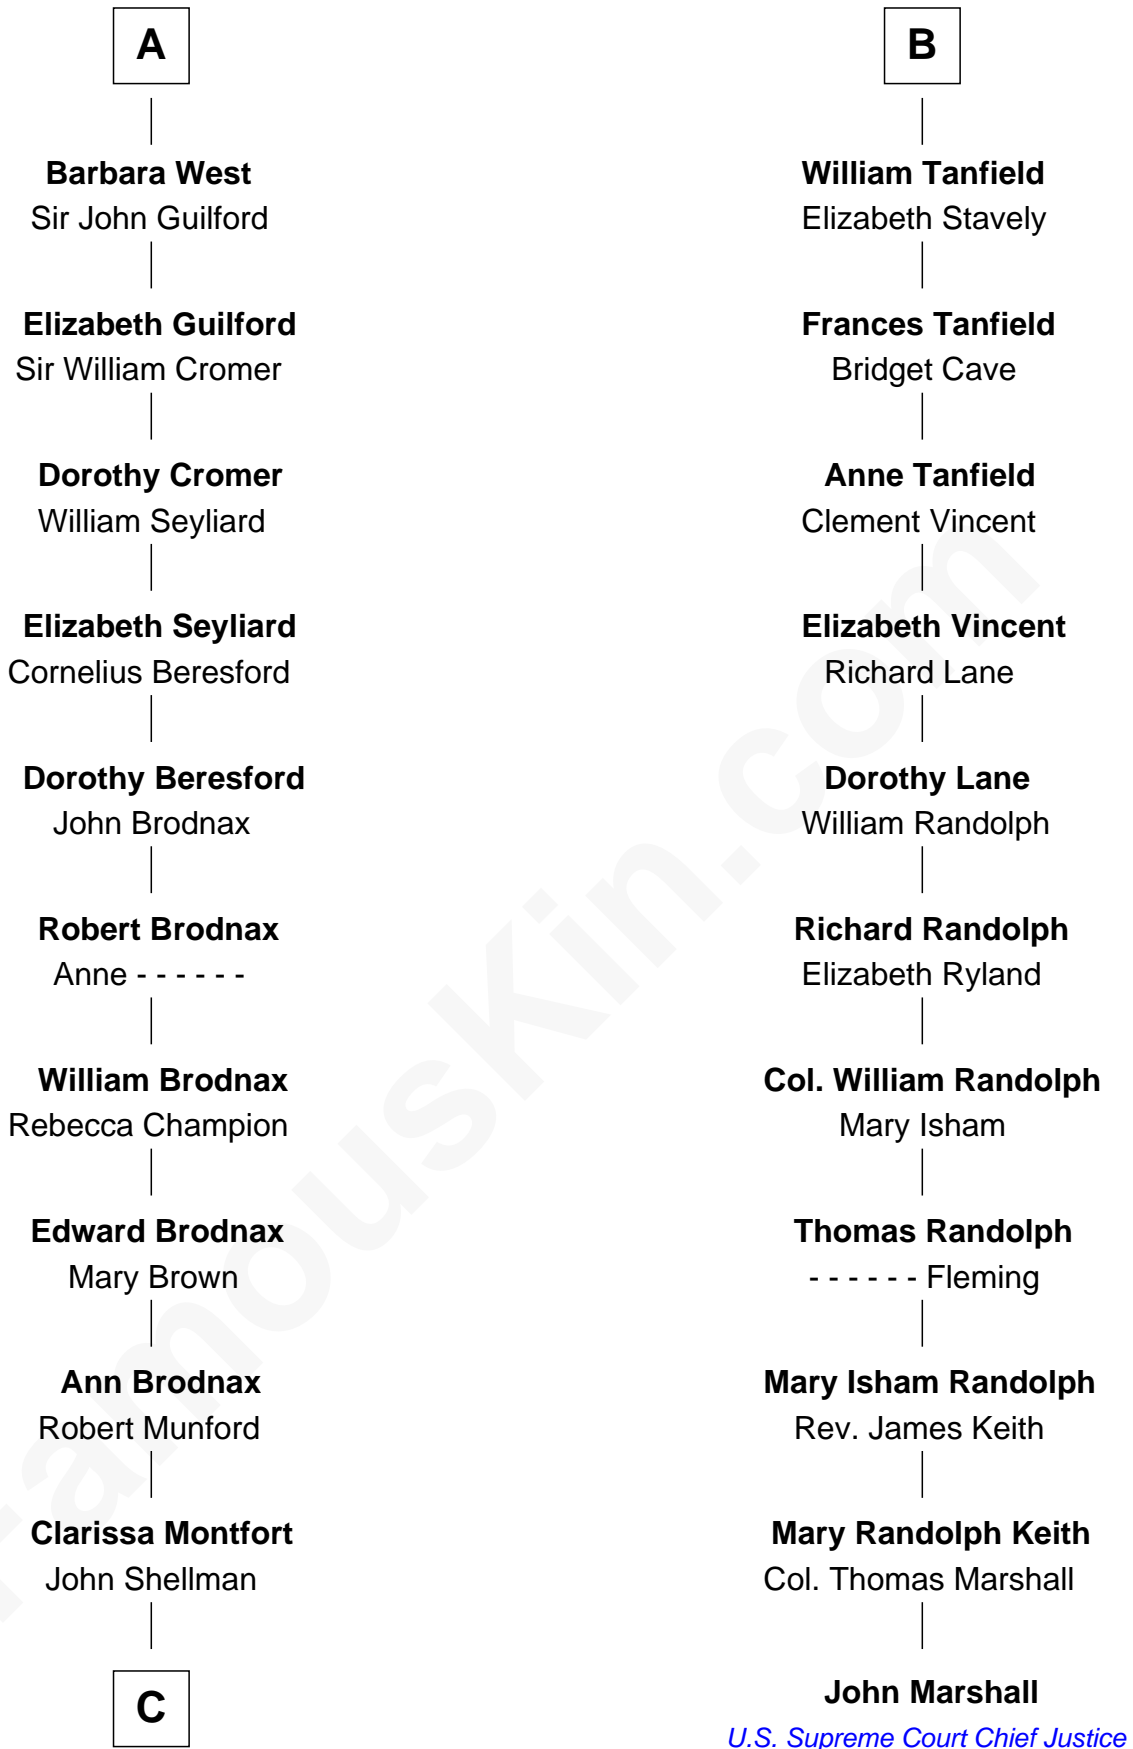

FamousKin.com
Relationship Chart of
George H. W. Bush
41st U.S. President

17th cousin 4 times removed of

John Marshall
4th Chief Justice of the U.S. Supreme Court

Edmund Plantagenet
 Blanche of Artois

C

—
Susan Montfort Shellman

Samuel Howard Fay

—
Harriet Eleanor Fay

Rev. James Smith Bush

—
Samuel Prescott Bush

Flora Sheldon

—
Prescott Sheldon Bush

Dorothy Wear Walker

—
George H. W. Bush

41st U.S. President

FamousKin.com