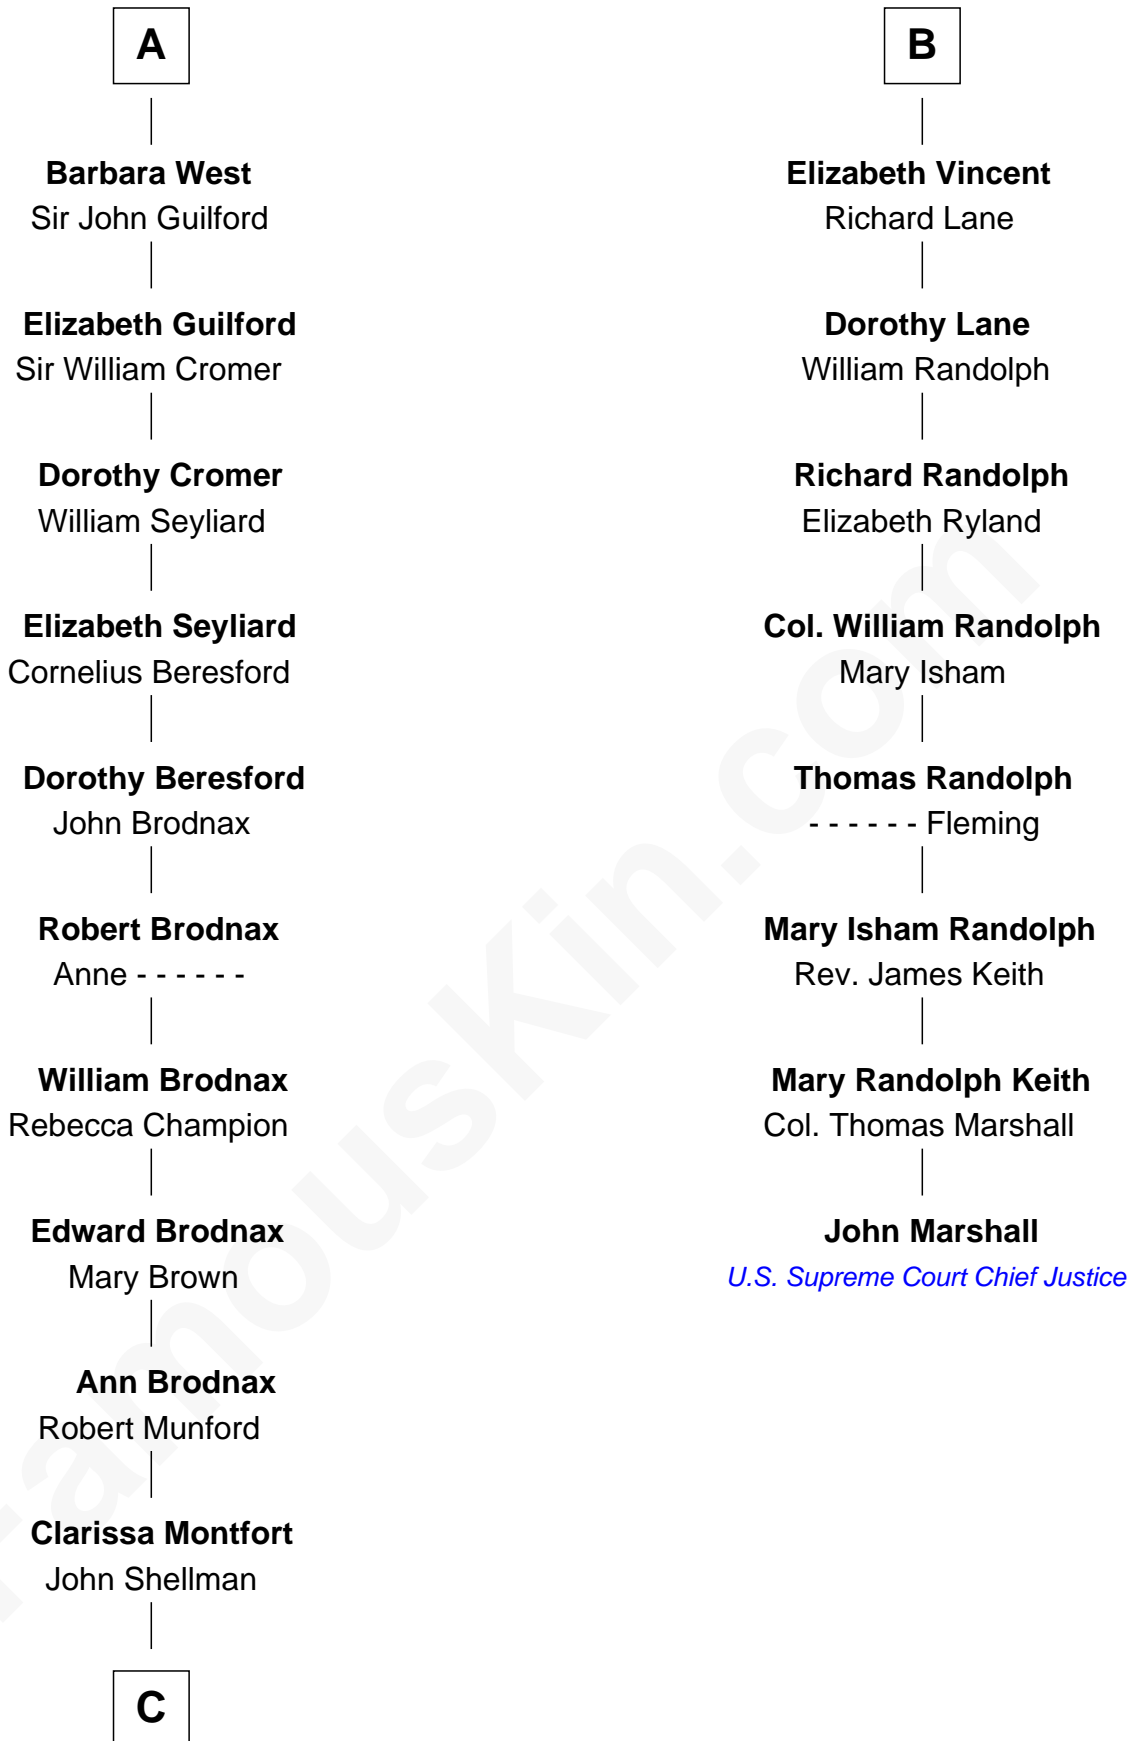

**FamousKin.com**  
**Relationship Chart of**  
**George H. W. Bush**  
*41st U.S. President*

**14th cousin 7 times removed of**

**John Marshall**  
*4th Chief Justice of the U.S. Supreme Court*

**C**

—  
**Susan Montfort Shellman**

Samuel Howard Fay

—  
**Harriet Eleanor Fay**

Rev. James Smith Bush

—  
**Samuel Prescott Bush**

Flora Sheldon

—  
**Prescott Sheldon Bush**

Dorothy Wear Walker

—  
**George H. W. Bush**

*41st U.S. President*

FamousKin.com