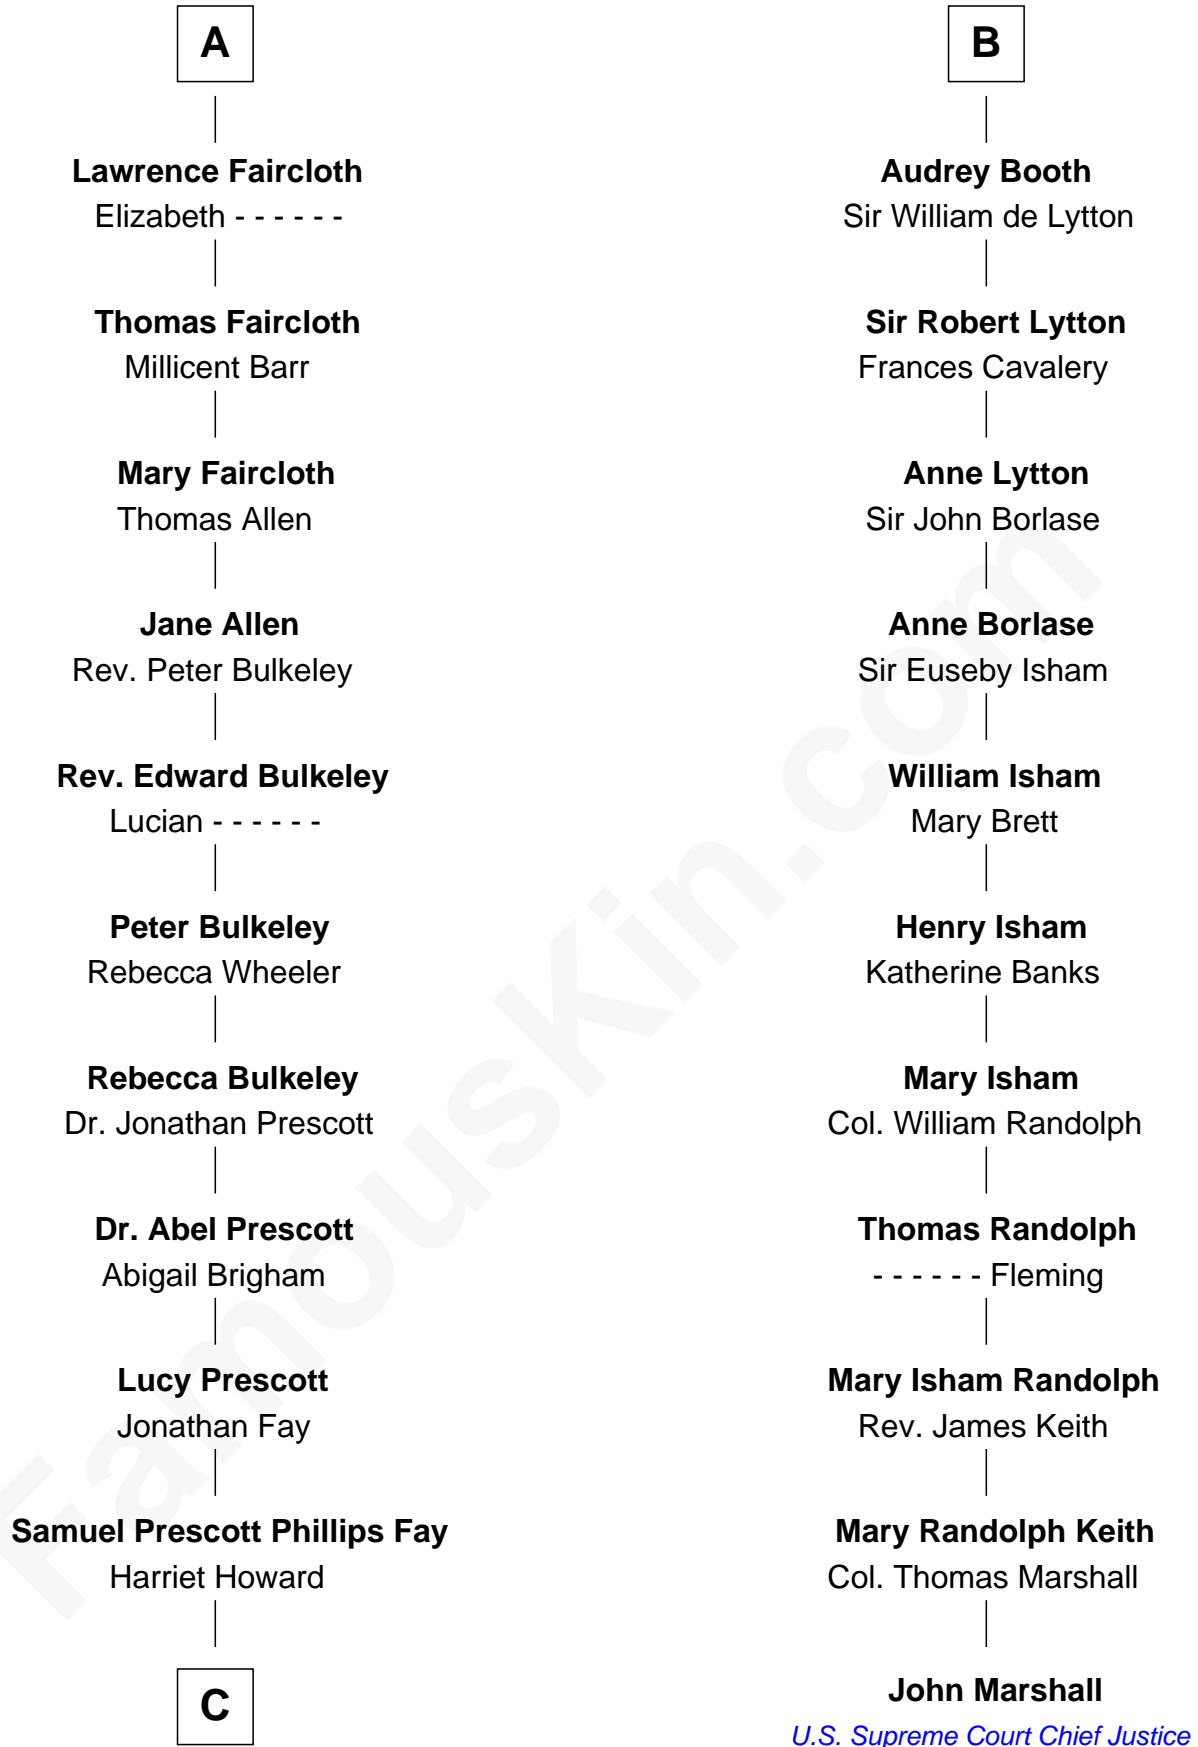

FamousKin.com
Relationship Chart of
George H. W. Bush
41st U.S. President

17th cousin 4 times removed of
John Marshall
4th Chief Justice of the U.S. Supreme Court

C

—
Samuel Howard Fay
Susan Montfort Shellman

—
Harriet Eleanor Fay
Rev. James Smith Bush

—
Samuel Prescott Bush
Flora Sheldon

—
Prescott Sheldon Bush
Dorothy Wear Walker

—
George H. W. Bush
41st U.S. President

FamousKin.com