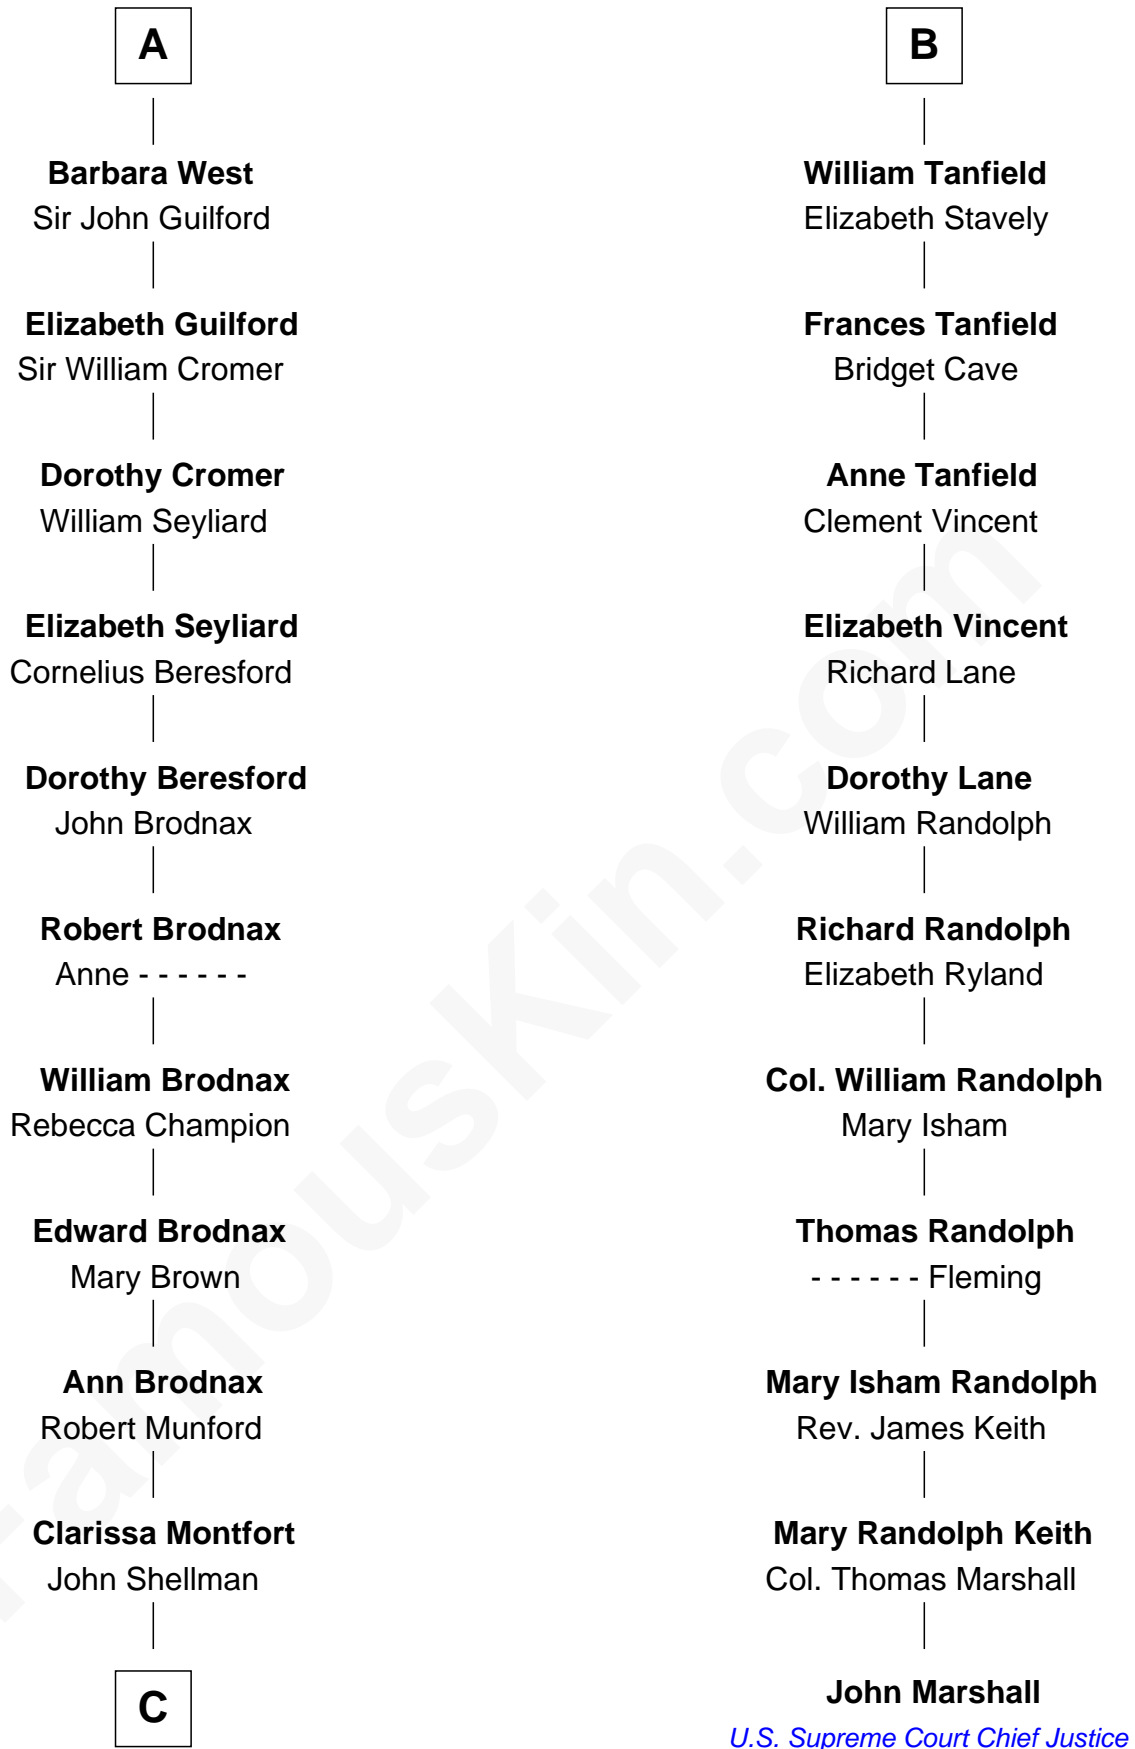

FamousKin.com
Relationship Chart of
George H. W. Bush
41st U.S. President

17th cousin 4 times removed of

John Marshall
4th Chief Justice of the U.S. Supreme Court

C

—
Susan Montfort Shellman

Samuel Howard Fay

—
Harriet Eleanor Fay

Rev. James Smith Bush

—
Samuel Prescott Bush

Flora Sheldon

—
Prescott Sheldon Bush

Dorothy Wear Walker

—
George H. W. Bush

41st U.S. President