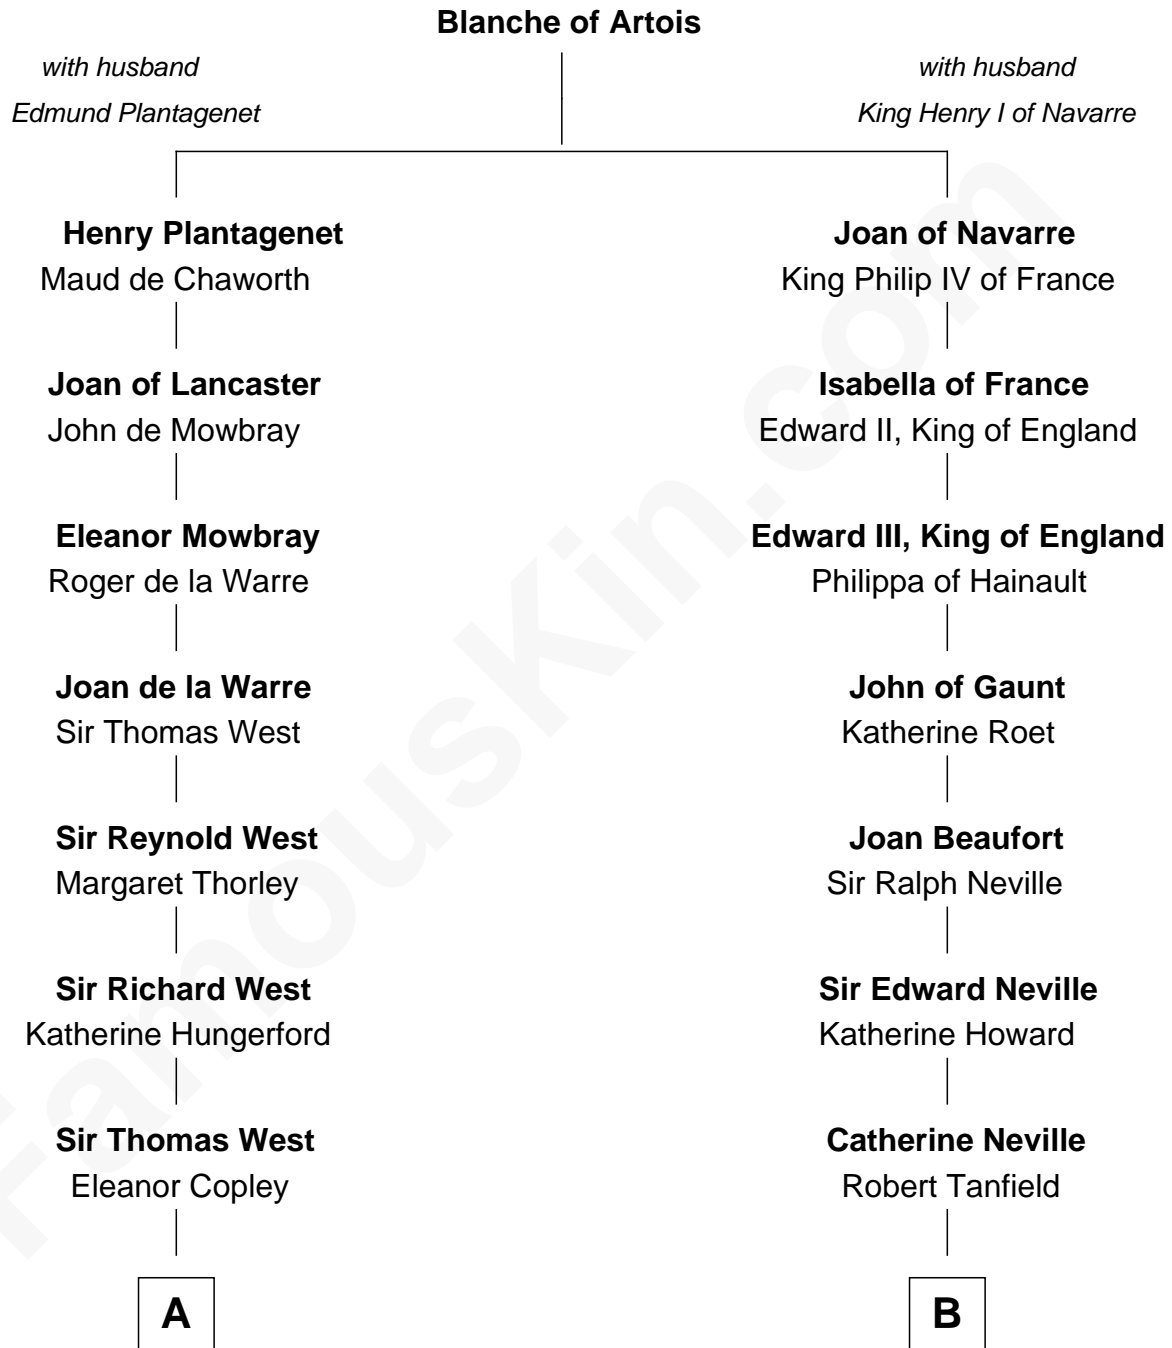

FamousKin.com
Relationship Chart of
George H. W. Bush
41st U.S. President

17th cousin 4 times removed of

John Marshall
4th Chief Justice of the U.S. Supreme Court

C

—
Susan Montfort Shellman

Samuel Howard Fay

—
Harriet Eleanor Fay

Rev. James Smith Bush

—
Samuel Prescott Bush

Flora Sheldon

—
Prescott Sheldon Bush

Dorothy Wear Walker

—
George H. W. Bush

41st U.S. President