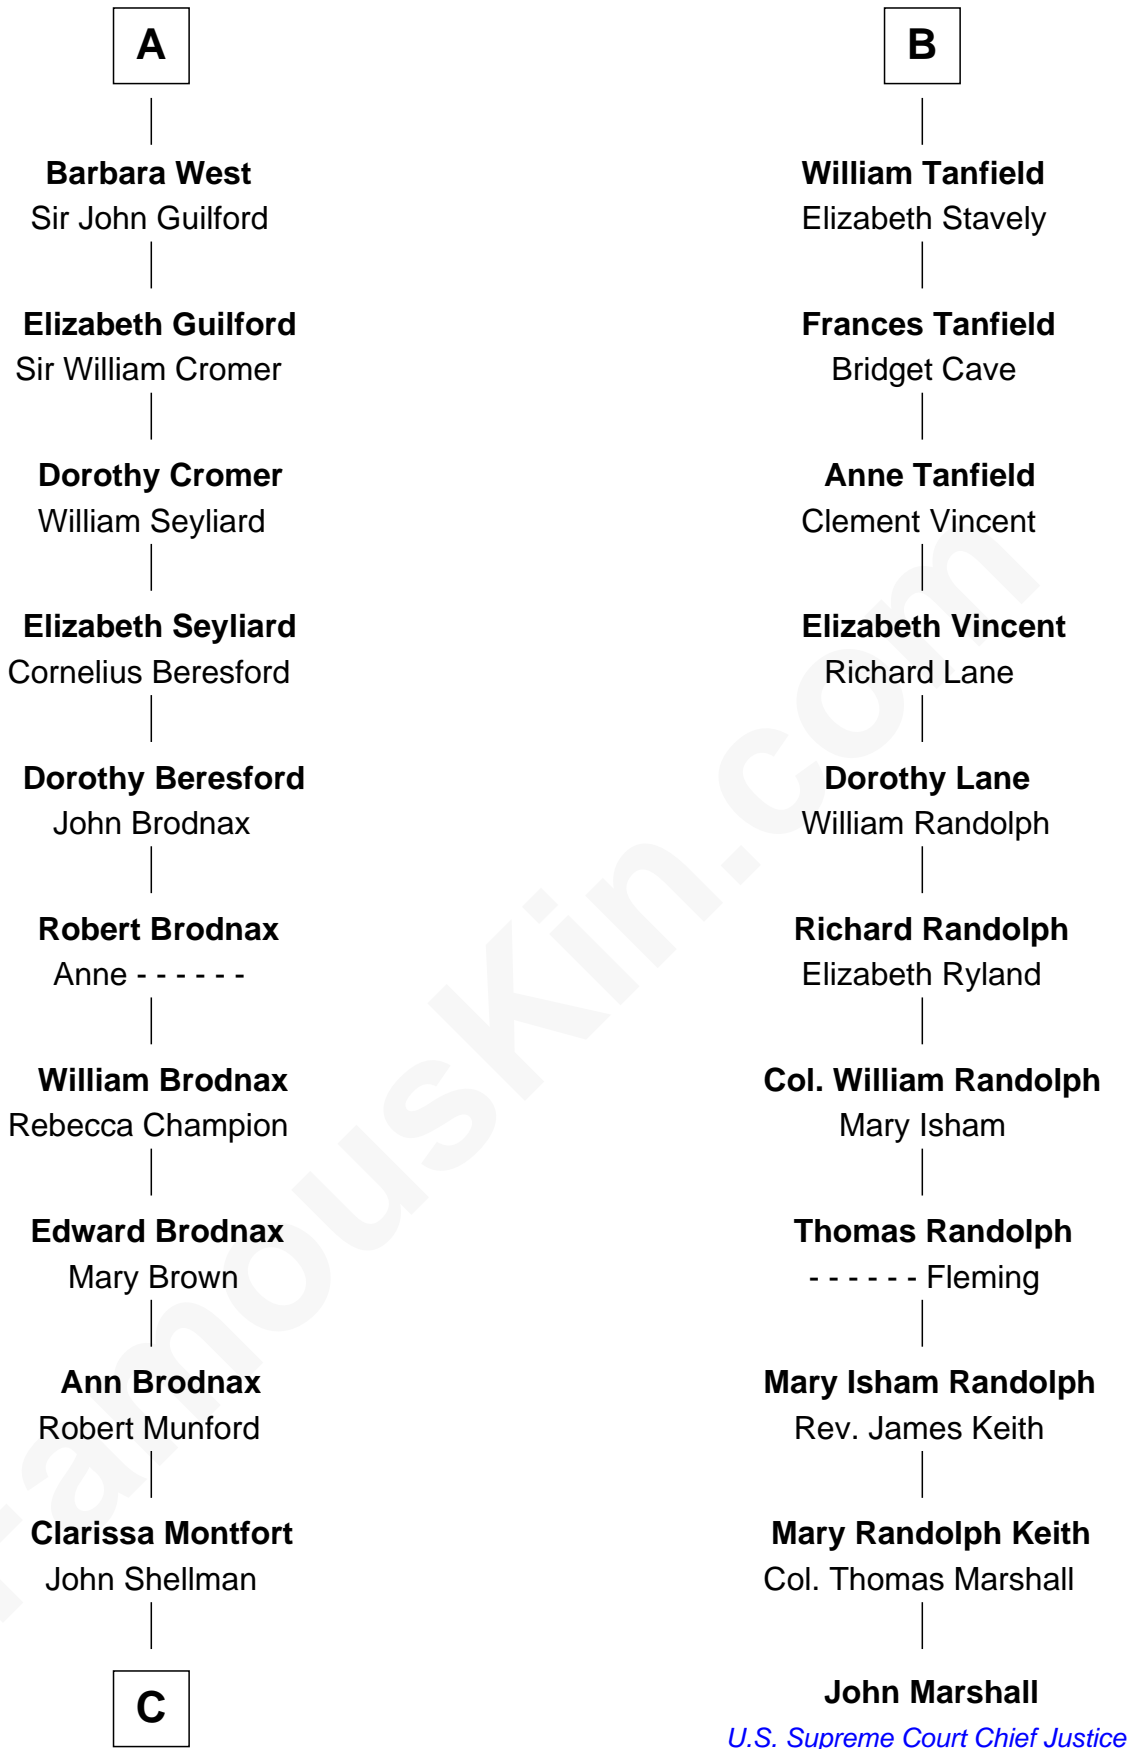

FamousKin.com
Relationship Chart of
George H. W. Bush
41st U.S. President

17th cousin 4 times removed of

John Marshall
4th Chief Justice of the U.S. Supreme Court

William de Braiose

C

—
Susan Montfort Shellman

Samuel Howard Fay

—
Harriet Eleanor Fay

Rev. James Smith Bush

—
Samuel Prescott Bush

Flora Sheldon

—
Prescott Sheldon Bush

Dorothy Wear Walker

—
George H. W. Bush

41st U.S. President

FamousKin.com