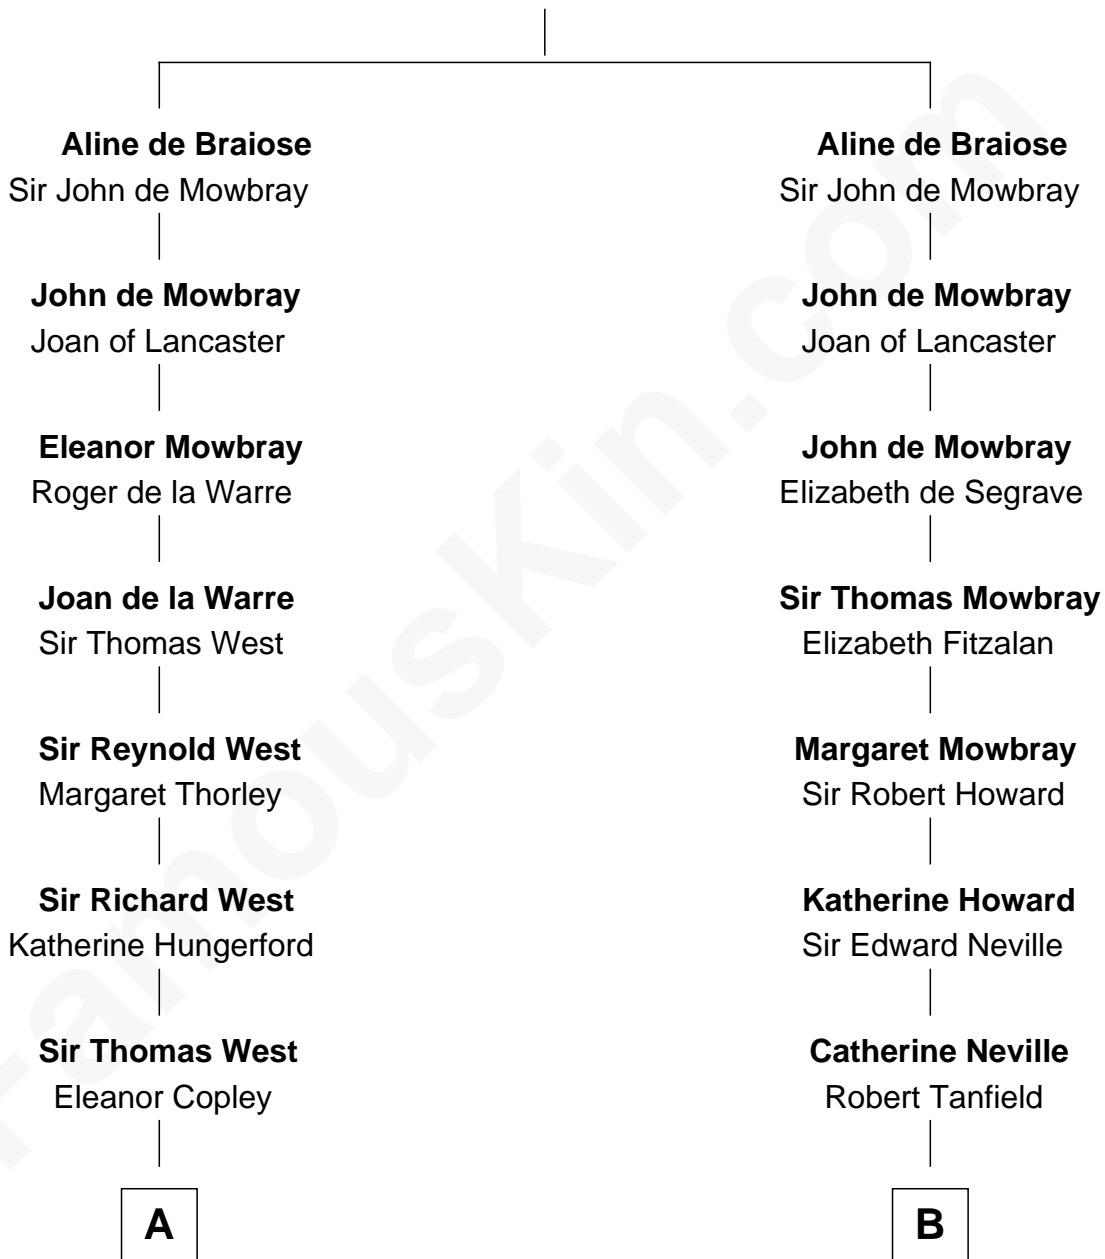

FamousKin.com
Relationship Chart of
George H. W. Bush
41st U.S. President

17th cousin 4 times removed of

John Marshall
4th Chief Justice of the U.S. Supreme Court

William de Braiose

C

—
Susan Montfort Shellman

Samuel Howard Fay

—
Harriet Eleanor Fay

Rev. James Smith Bush

—
Samuel Prescott Bush

Flora Sheldon

—
Prescott Sheldon Bush

Dorothy Wear Walker

—
George H. W. Bush

41st U.S. President

FamousKin.com