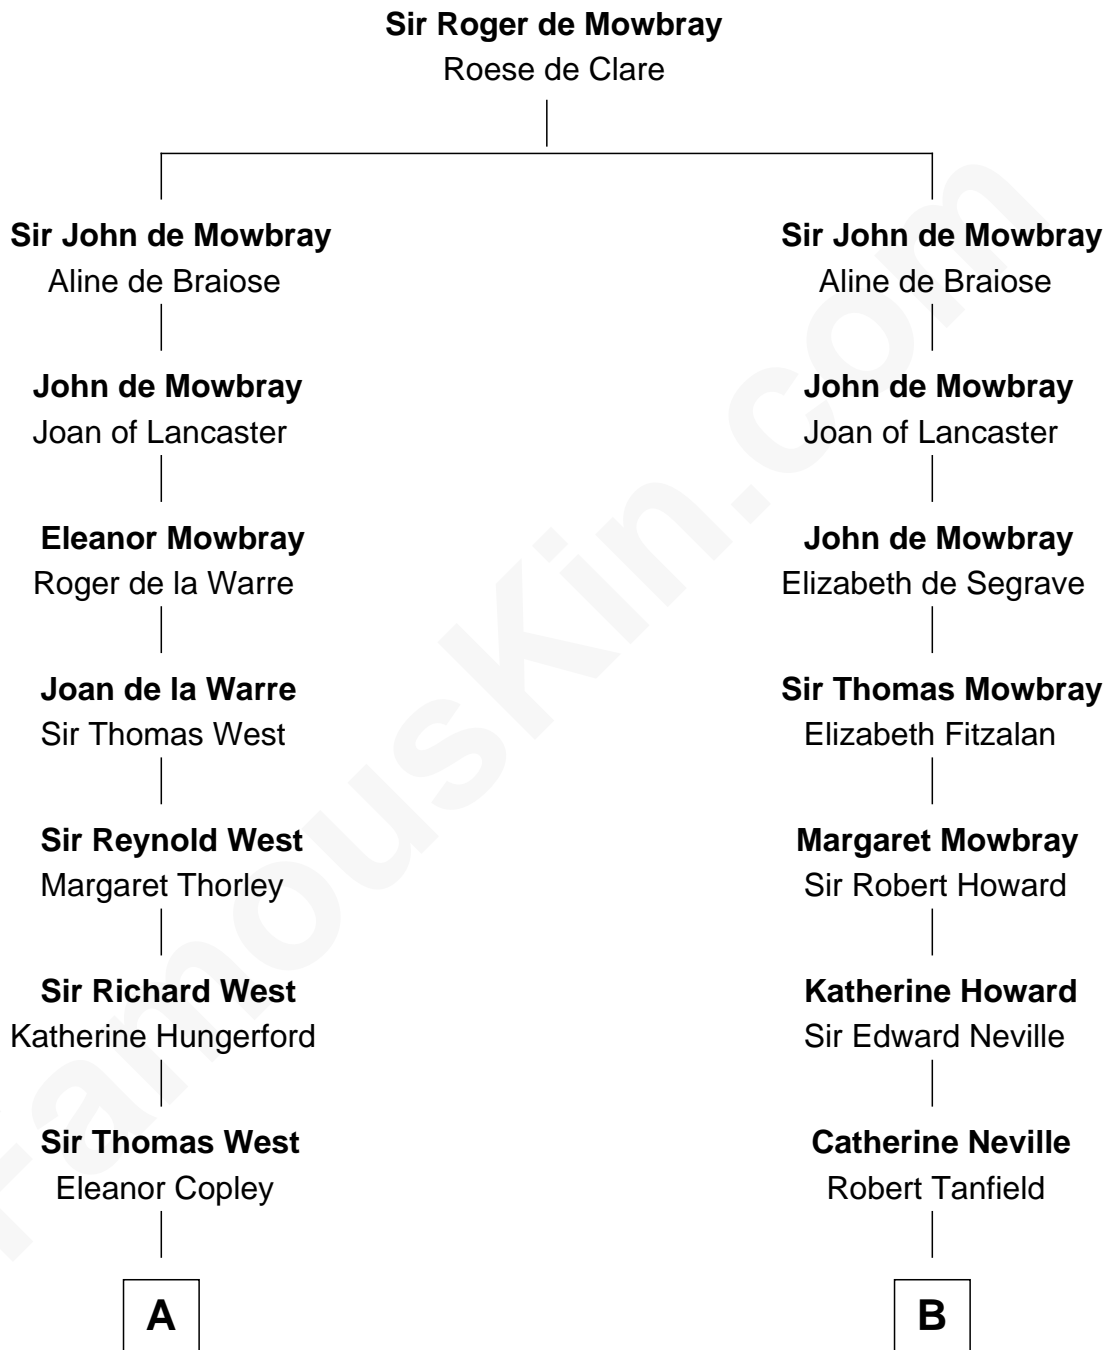

FamousKin.com
Relationship Chart of
George H. W. Bush
41st U.S. President

17th cousin 4 times removed of
John Marshall
4th Chief Justice of the U.S. Supreme Court

C

—
Susan Montfort Shellman

Samuel Howard Fay

—
Harriet Eleanor Fay

Rev. James Smith Bush

—
Samuel Prescott Bush

Flora Sheldon

—
Prescott Sheldon Bush

Dorothy Wear Walker

—
George H. W. Bush

41st U.S. President