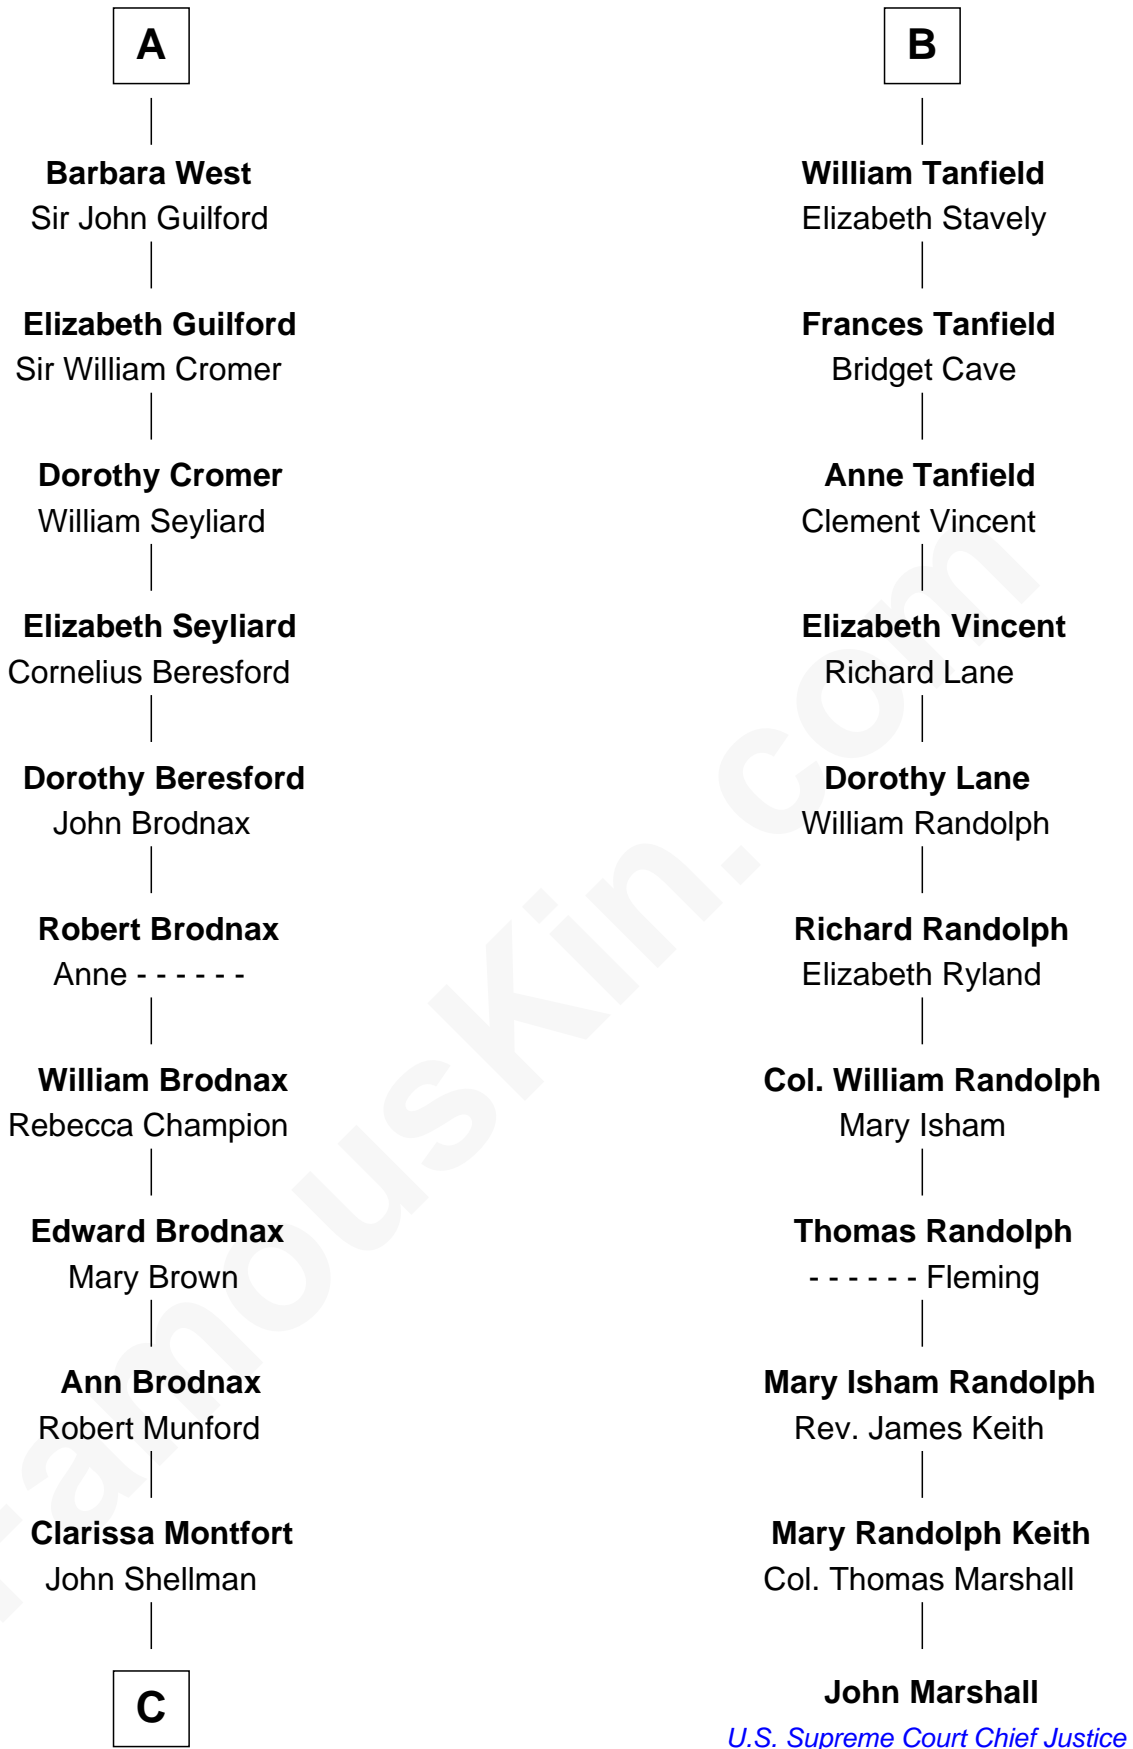

FamousKin.com
Relationship Chart of
George H. W. Bush
41st U.S. President

17th cousin 4 times removed of
John Marshall
4th Chief Justice of the U.S. Supreme Court

C

—
Susan Montfort Shellman

Samuel Howard Fay

—
Harriet Eleanor Fay

Rev. James Smith Bush

—
Samuel Prescott Bush

Flora Sheldon

—
Prescott Sheldon Bush

Dorothy Wear Walker

—
George H. W. Bush

41st U.S. President