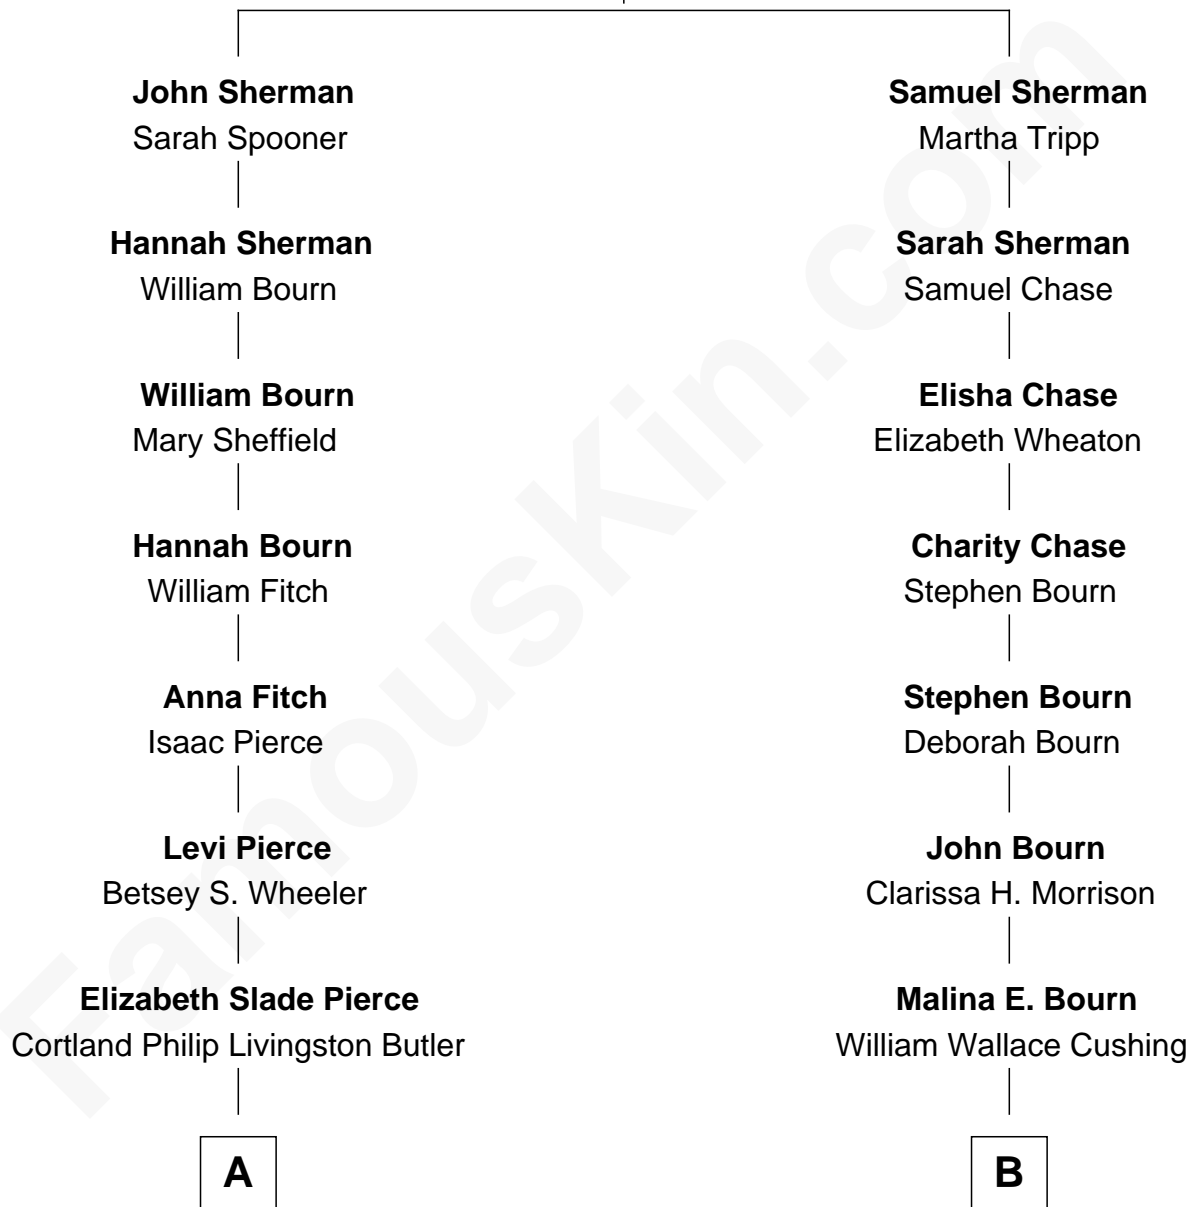

FamousKin.com Relationship Chart of

George H. W. Bush

41st U.S. President

9th cousin 1 time removed of

Gene Roddenberry

Creator of Star Trek

Philip Sherman

Sarah Odding

A

Mary Elizabeth Butler
Robert Emmet Sheldon

Flora Sheldon
Samuel Prescott Bush

Prescott Sheldon Bush
Dorothy Wear Walker

George H. W. Bush
41st U.S. President

B

Clara May Cushing
Leon E. Roddenberry

Eugene Edward Roddenberry
Caroline Glen Golemon

Gene Roddenberry
Creator of Star Trek