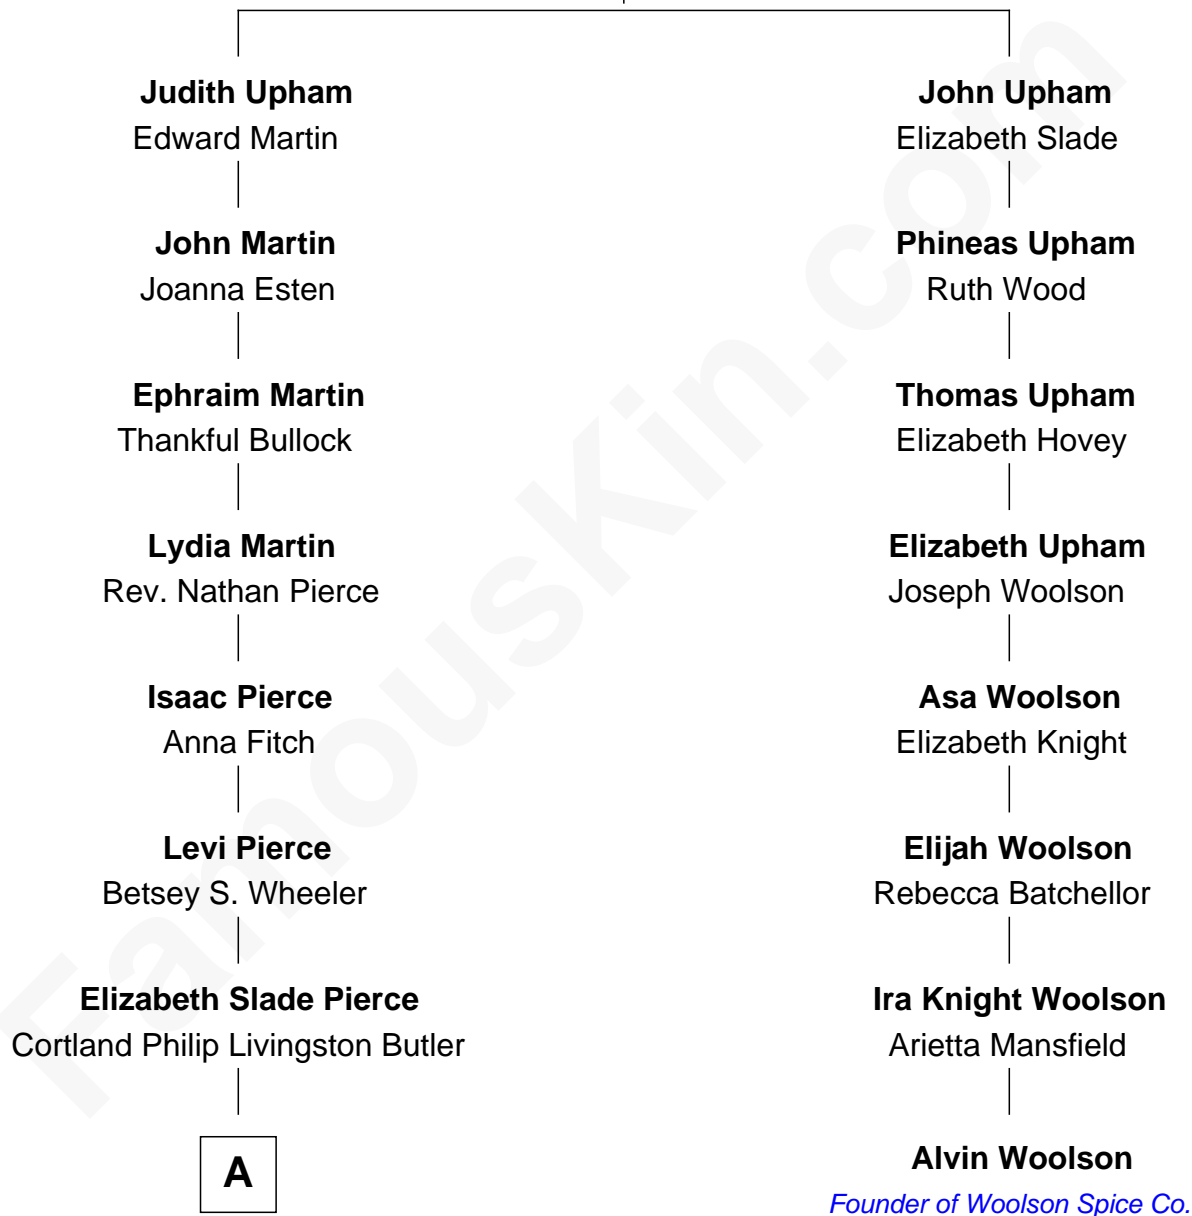

**FamousKin.com**  
**Relationship Chart of**  
**George H. W. Bush**  
*41st U.S. President*

7th cousin 3 times removed of

**Alvin Woolson**  
*Founder of Woolson Spice Co. (Lion Coffee)*

**Richard Upham**  
 Maria - - - - -

**A**

—  
**Mary Elizabeth Butler**  
Robert Emmet Sheldon

—  
**Flora Sheldon**  
Samuel Prescott Bush

—  
**Prescott Sheldon Bush**  
Dorothy Wear Walker

—  
**George H. W. Bush**  
*41st U.S. President*