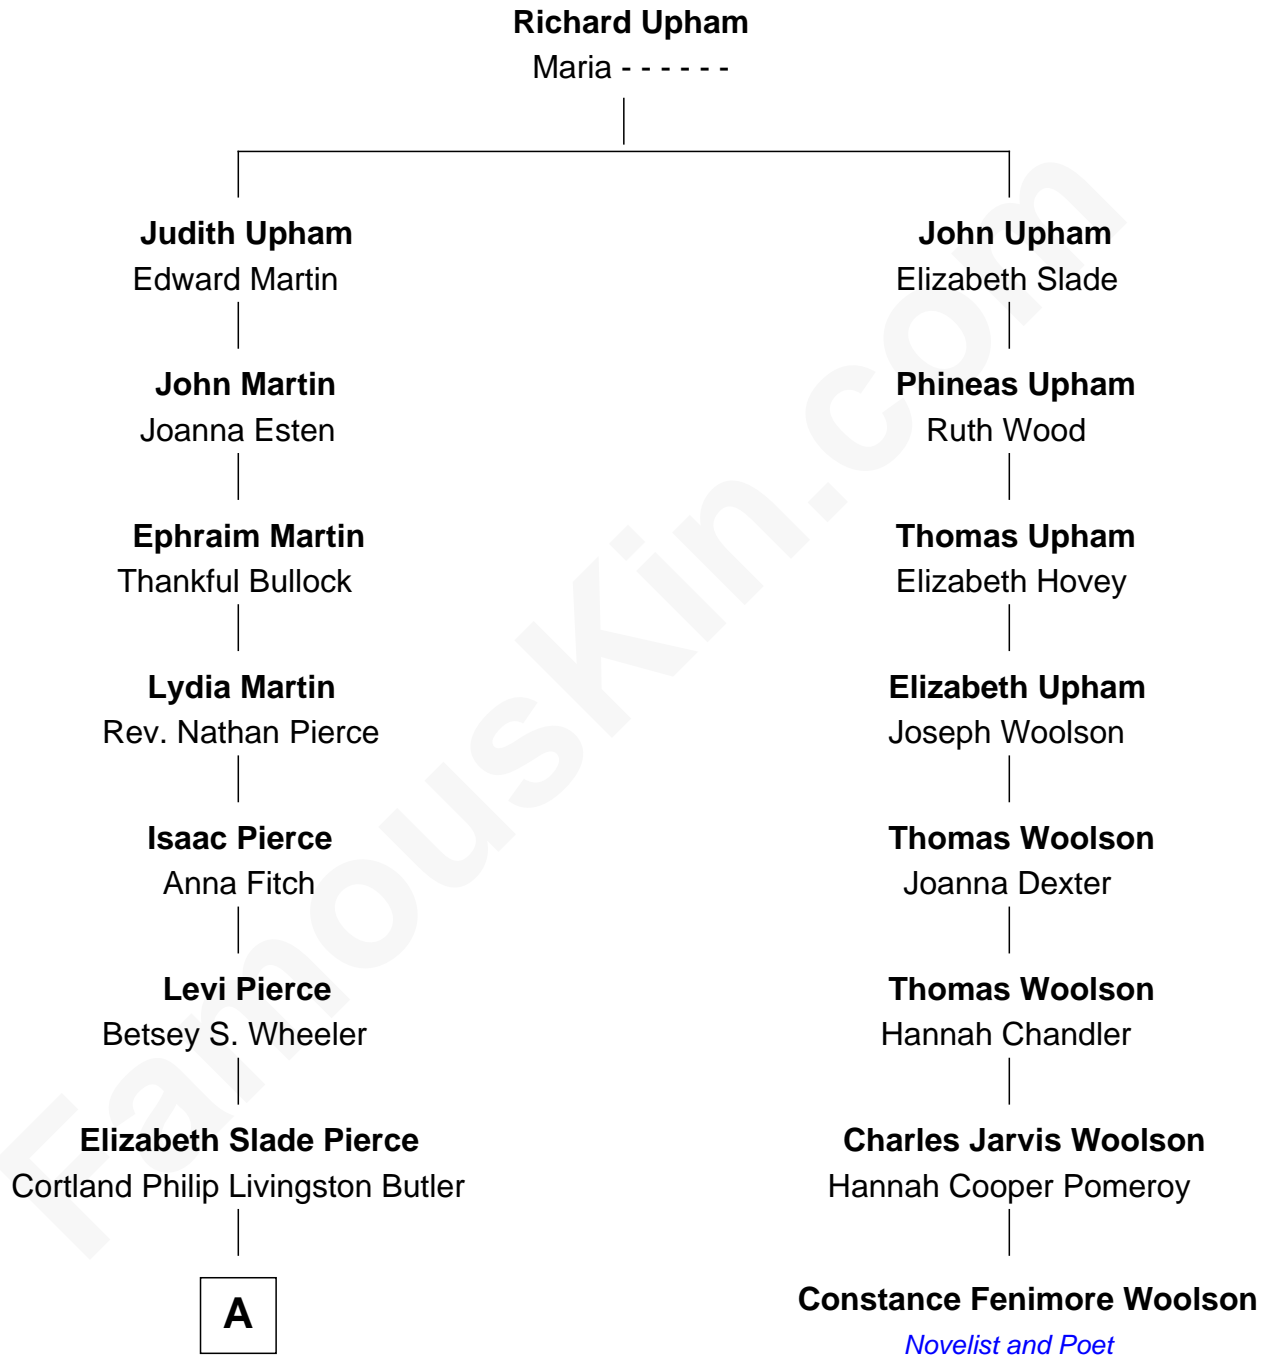

FamousKin.com
Relationship Chart of
George H. W. Bush
41st U.S. President

7th cousin 3 times removed of
Constance Fenimore Woolson
Victorian Novelist and Poet

A

—
Mary Elizabeth Butler
Robert Emmet Sheldon

—
Flora Sheldon
Samuel Prescott Bush

—
Prescott Sheldon Bush
Dorothy Wear Walker

—
George H. W. Bush
41st U.S. President

FamousKin.com