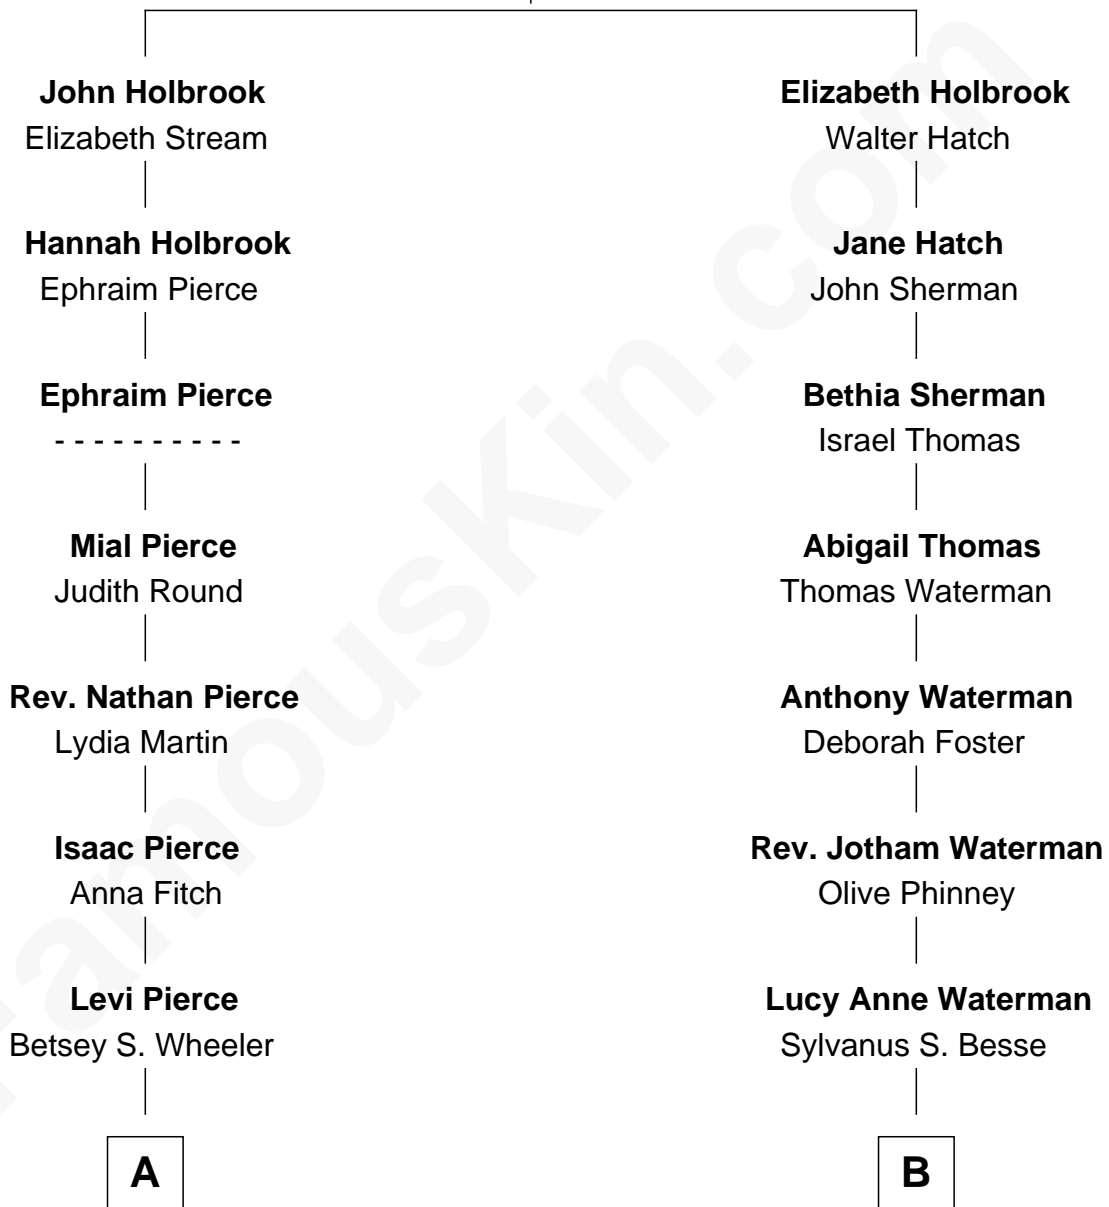

FamousKin.com Relationship Chart of

George H. W. Bush

41st U.S. President

11th cousin of

Jordana Brewster

TV and Movie Actress

Thomas Holbrook

Jane Powys

A

Elizabeth Slade Pierce
Cortland Philip Livingston Butler

Mary Elizabeth Butler
Robert Emmet Sheldon

Flora Sheldon
Samuel Prescott Bush

Prescott Sheldon Bush
Dorothy Wear Walker

George H. W. Bush
41st U.S. President

B

Lyman Waterman Besse
Henrietta Louisa Seger

Florence Foster Besse
Kingman Brewster

Kingman Brewster
Mary Louise Phillips

Alden Brewster
Maria João Leão de Sousa

Jordana Brewster
TV and Movie Actress