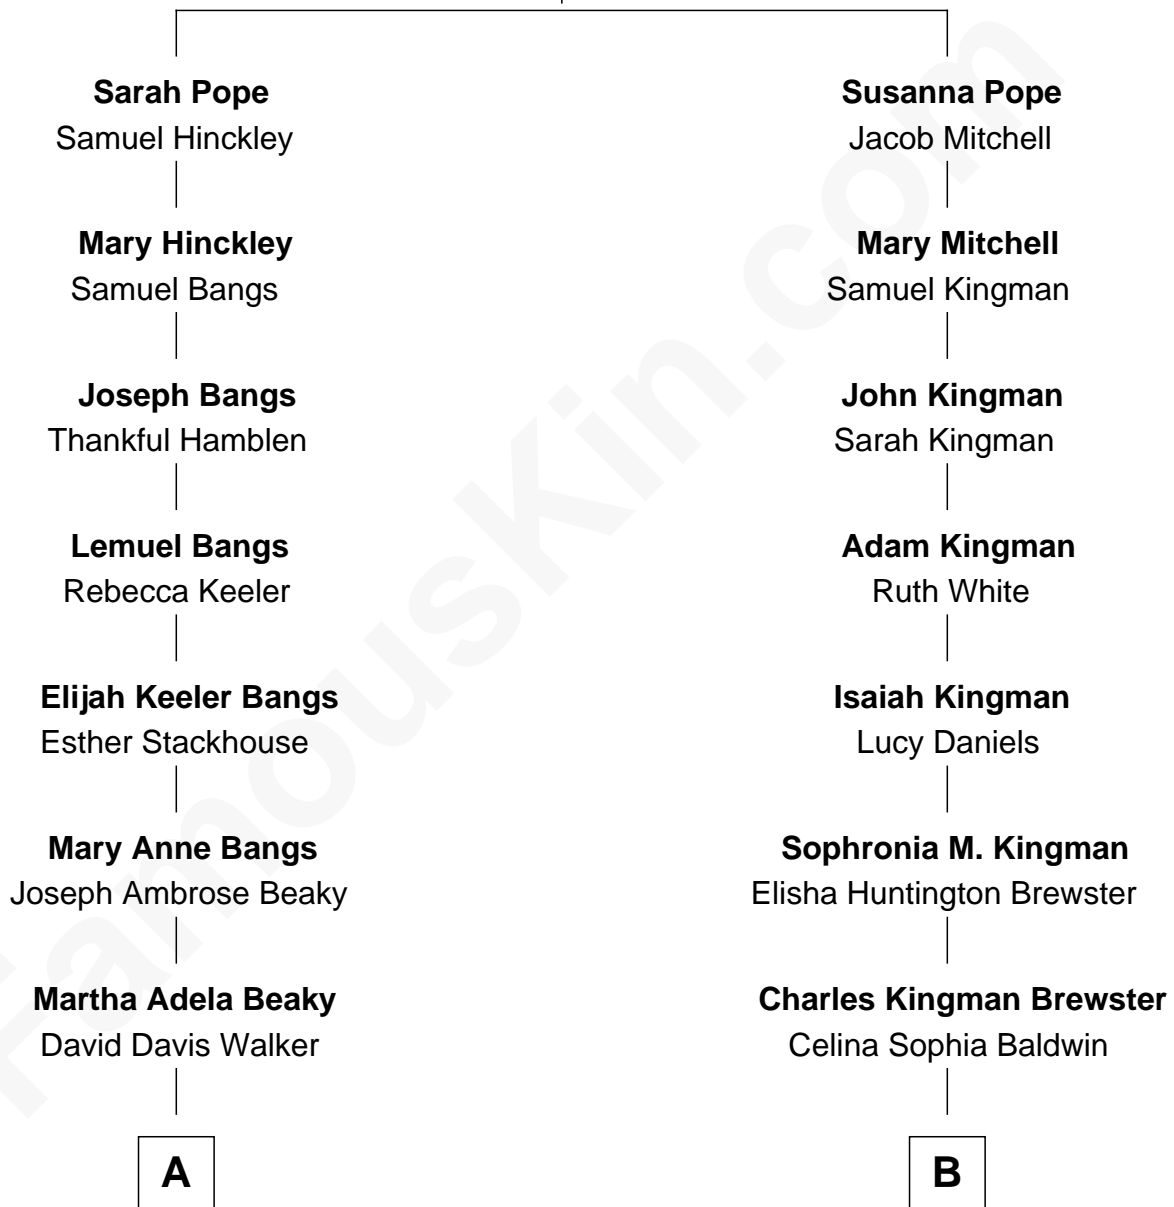

FamousKin.com Relationship Chart of

George H. W. Bush

41st U.S. President

9th cousin 1 time removed of

Jordana Brewster

TV and Movie Actress

Thomas Pope

Sarah Jenny

A

George Herbert Walker

Lucretia Wear

Dorothy Wear Walker

Prescott Sheldon Bush

George H. W. Bush

41st U.S. President

B

Kingman Brewster

Florence Foster Besse

Kingman Brewster

Mary Louise Phillips

Alden Brewster

Maria João Leão de Sousa

Jordana Brewster

TV and Movie Actress