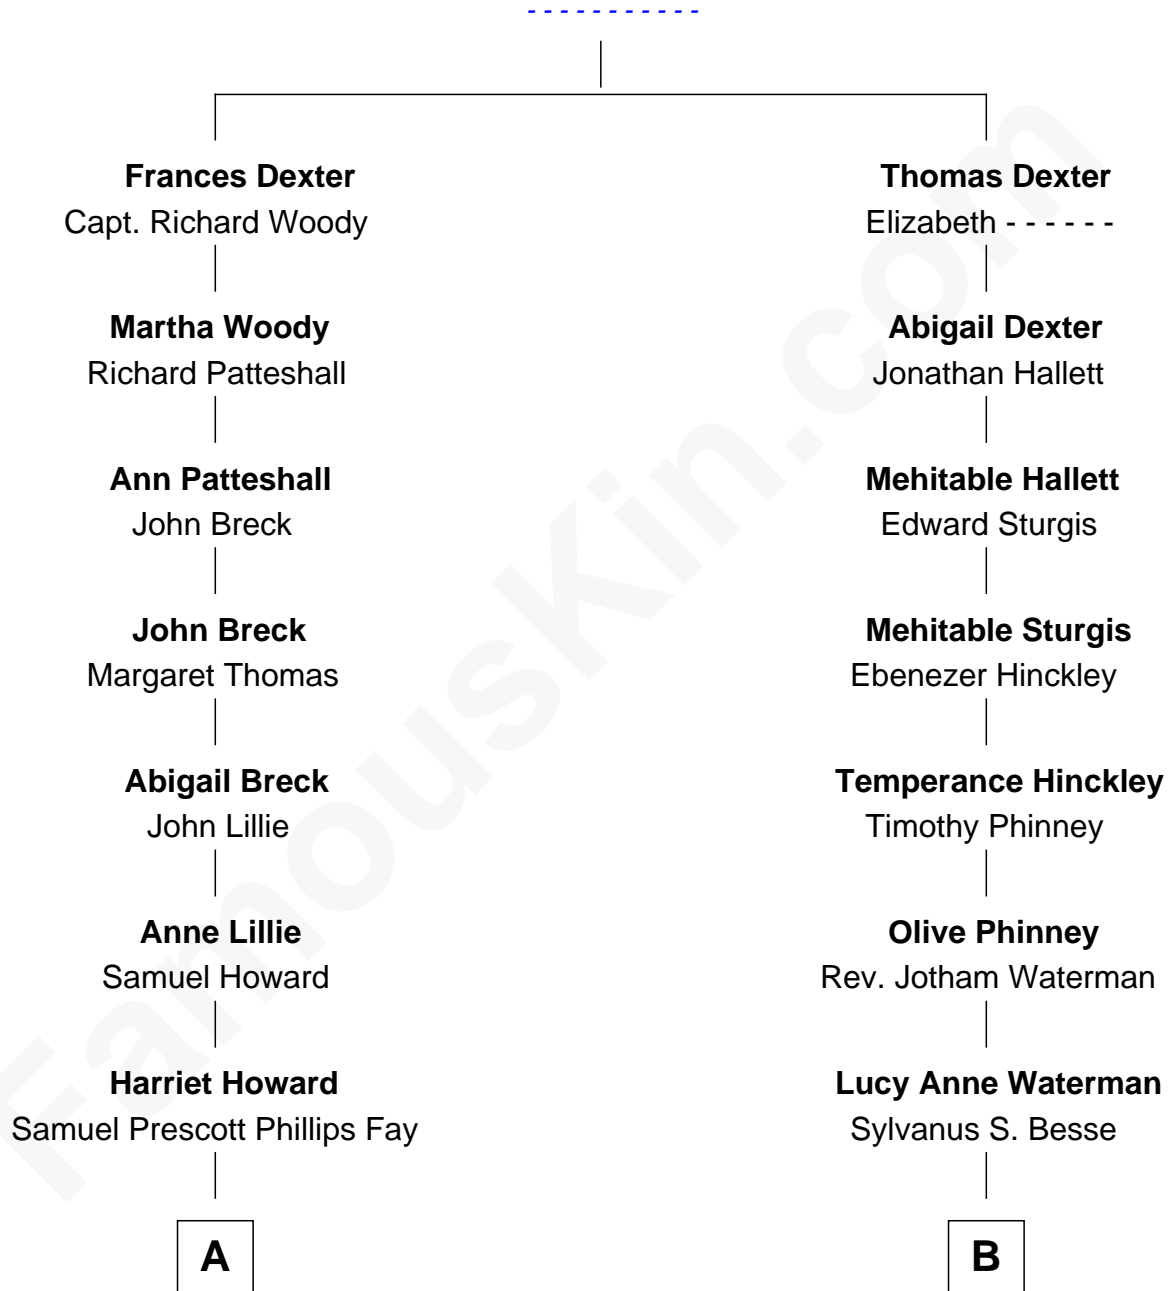

FamousKin.com Relationship Chart of

George H. W. Bush

41st U.S. President

11th cousin of

Jordana Brewster

TV and Movie Actress

Thomas Dexter

A

Samuel Howard Fay
Susan Montfort Shellman

Harriet Eleanor Fay
Rev. James Smith Bush

Samuel Prescott Bush
Flora Sheldon

Prescott Sheldon Bush
Dorothy Wear Walker

George H. W. Bush
41st U.S. President

B

Lyman Waterman Besse
Henrietta Louisa Seger