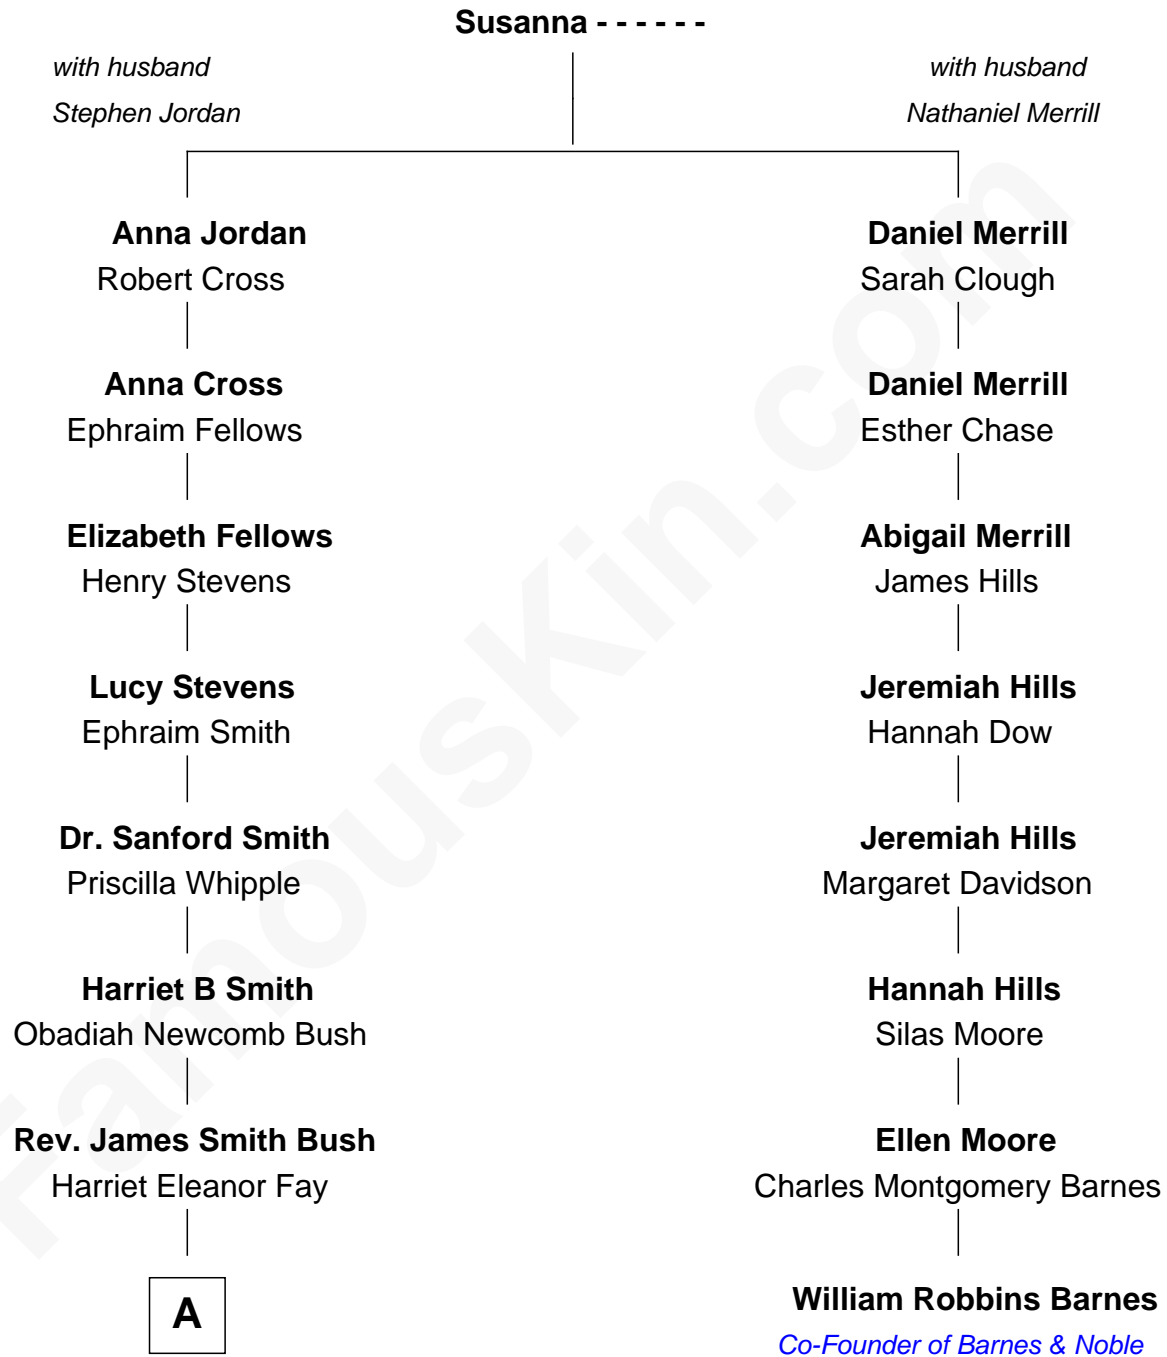

FamousKin.com
Relationship Chart of
George H. W. Bush
41st U.S. President

7th cousin 2 times removed of
William Robbins Barnes
Co-Founder of Barnes & Noble

A

—
Samuel Prescott Bush

Flora Sheldon

—
Prescott Sheldon Bush

Dorothy Wear Walker

—
George H. W. Bush

41st U.S. President

FamousKin.com