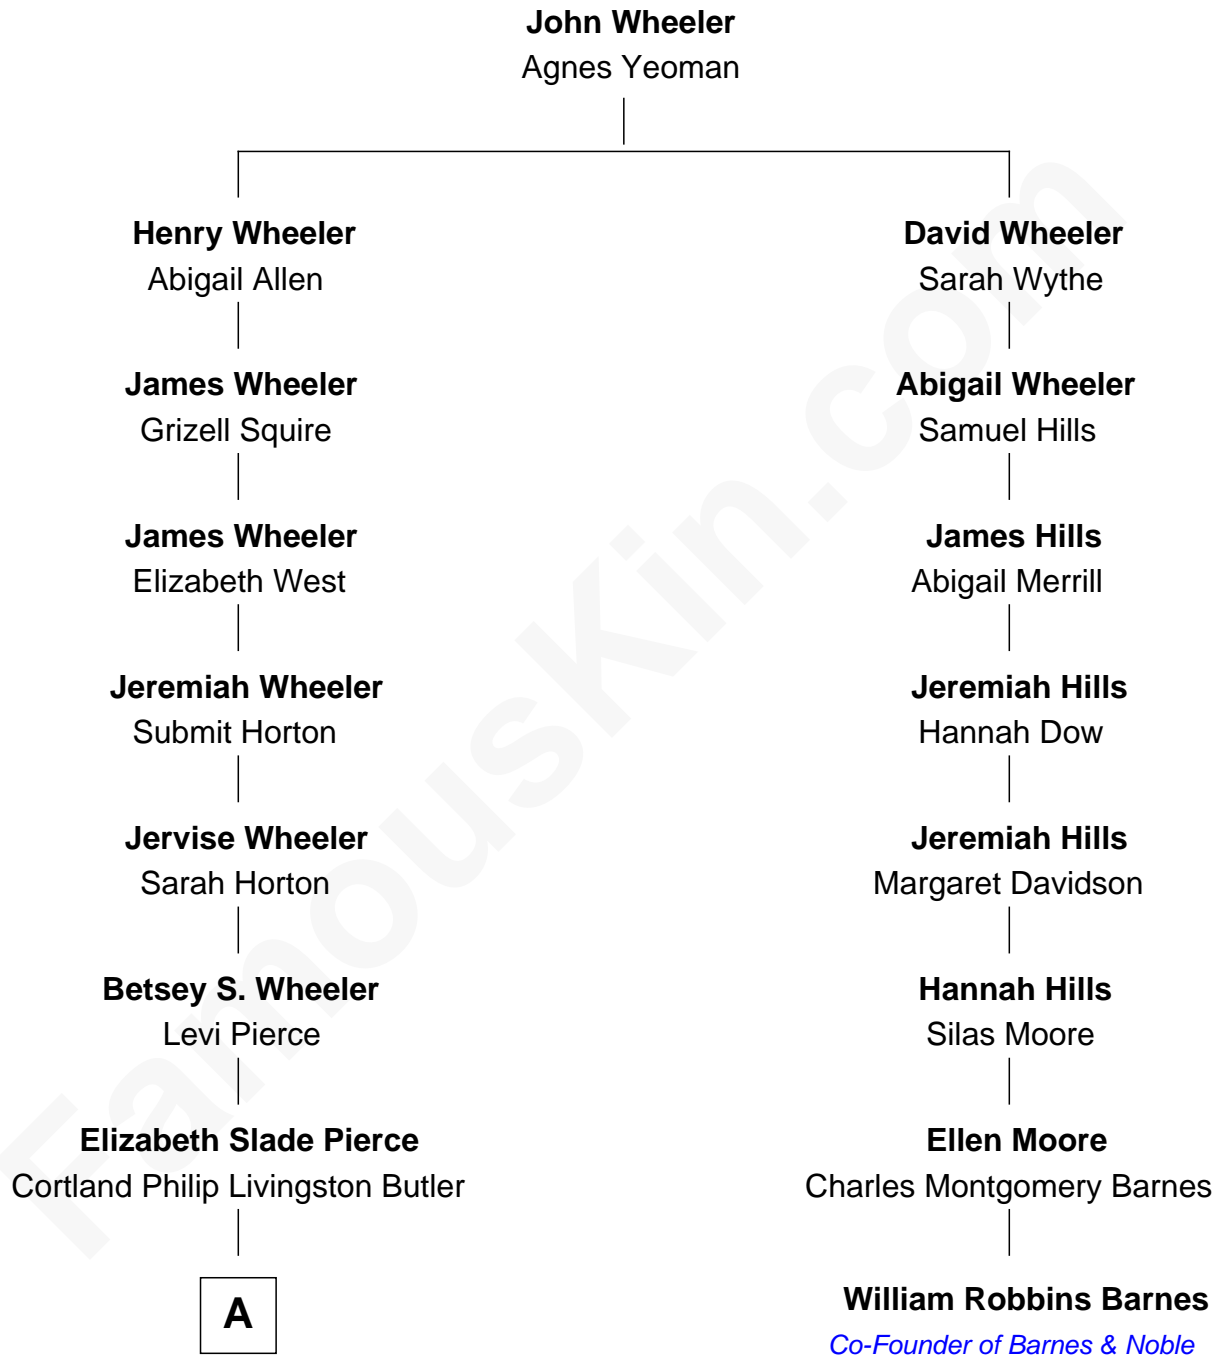

FamousKin.com
Relationship Chart of
George H. W. Bush
41st U.S. President

7th cousin 3 times removed of
William Robbins Barnes
Co-Founder of Barnes & Noble

A

—
Mary Elizabeth Butler
Robert Emmet Sheldon

—
Flora Sheldon
Samuel Prescott Bush

—
Prescott Sheldon Bush
Dorothy Wear Walker

—
George H. W. Bush
41st U.S. President

FamousKin.com