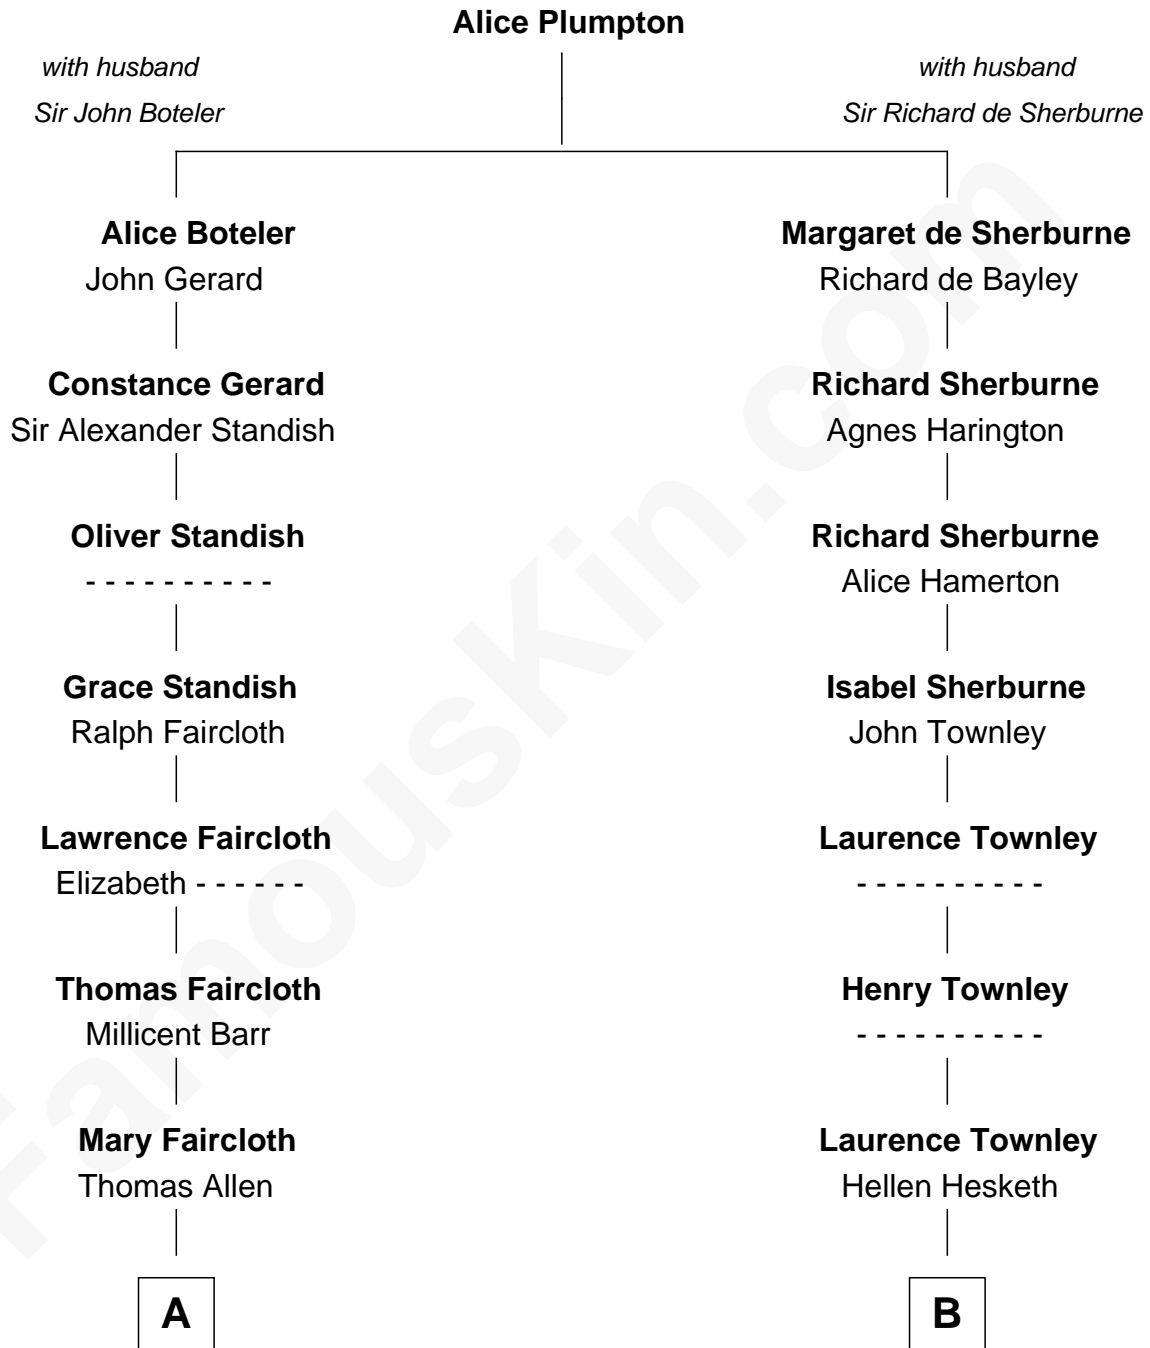

FamousKin.com
Relationship Chart of
George H. W. Bush
41st U.S. President

18th cousin 3 times removed of
Edward Norton
Movie Actor

C

Prescott Sheldon Bush

Dorothy Wear Walker

George H. W. Bush

41st U.S. President

D

Mary Mercer Long

Dr. Henry Wilson Somerville

Cornelia Long Somerville

Joseph Kent Harrison

Betty Kent Harrison

Edward Mower Norton

Edward Mower Norton

Lydia Robinson Rouse

Edward Norton

Movie Actor