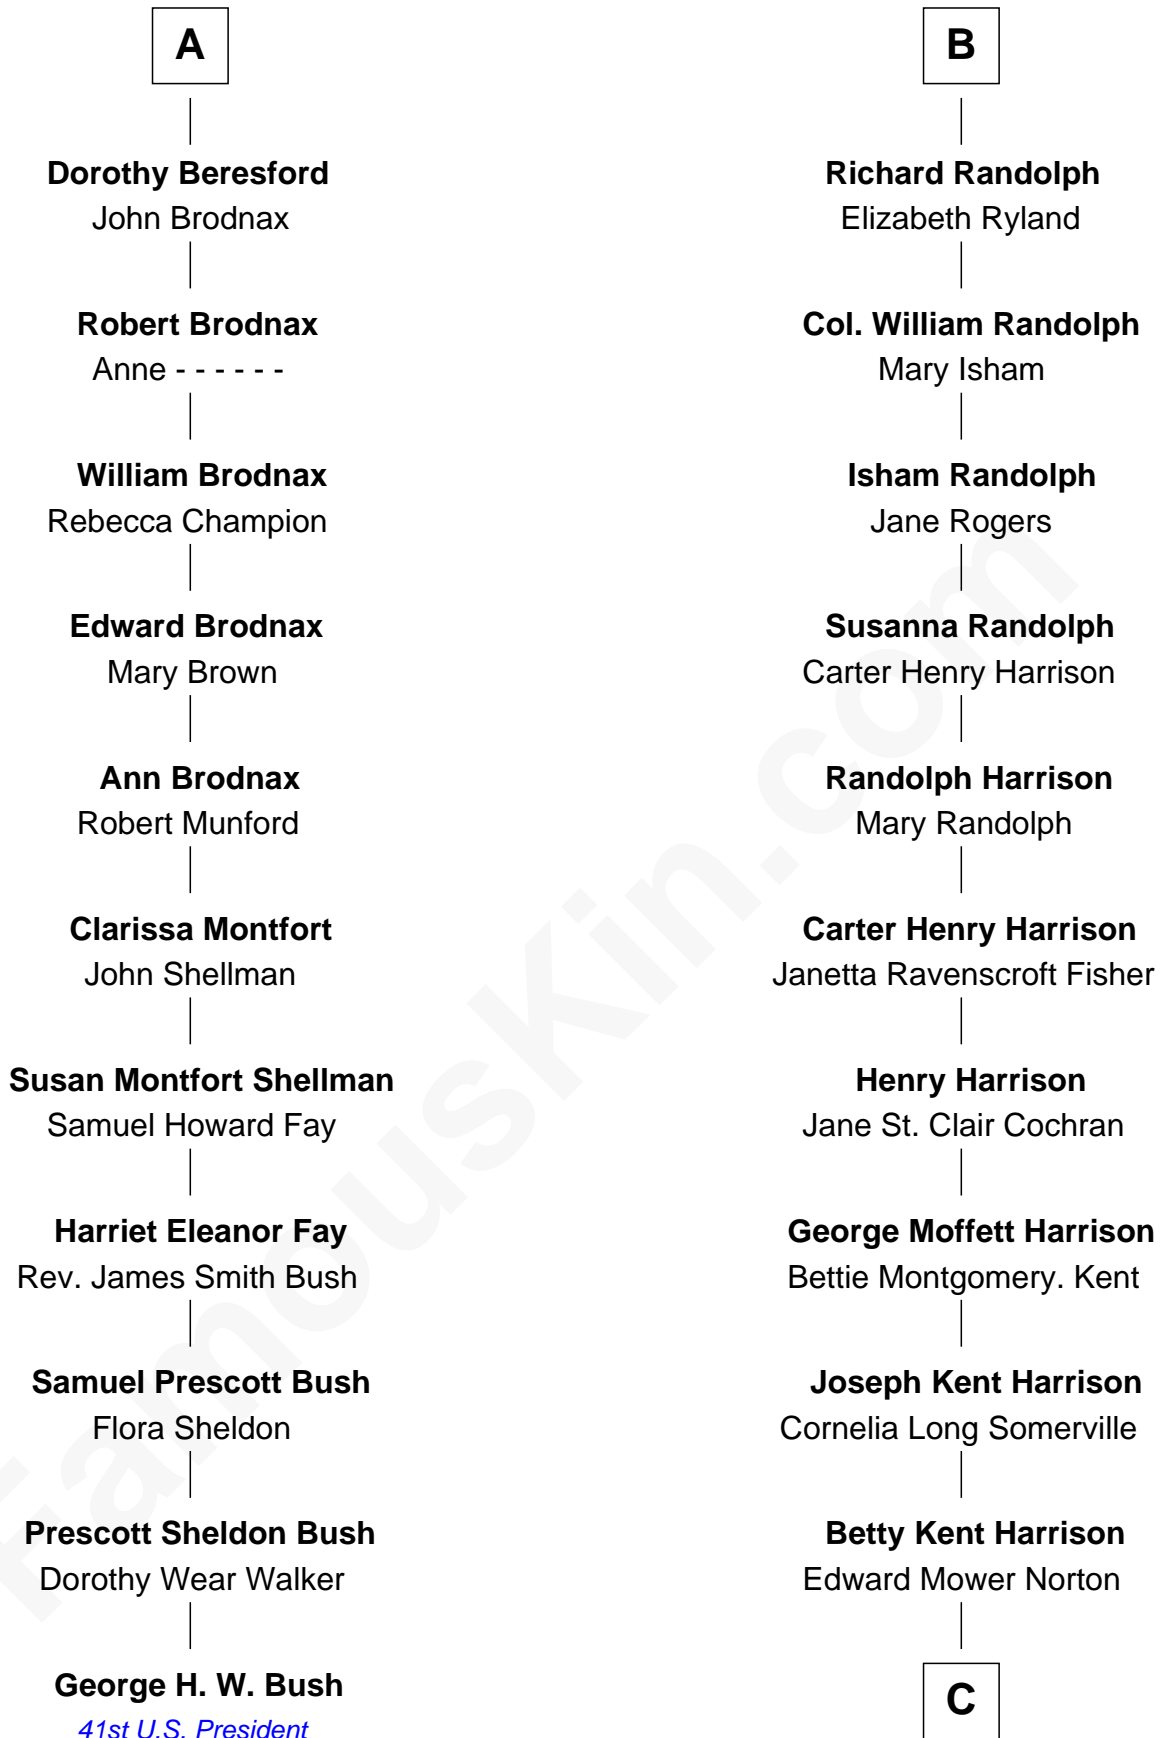

FamousKin.com Relationship Chart of

George H. W. Bush

41st U.S. President

17th cousin 1 time removed of

Edward Norton

Movie Actor

Sir Robert Howard

Margaret Mowbray

Sir John Howard

Katherine Moleyns

Isabel Howard

Sir Robert Mortimer

Elizabeth Mortimer

George Guilford

Sir John Guilford

Barbara West

Elizabeth Guilford

Sir William Cromer

Dorothy Cromer

William Seyliard

Elizabeth Seyliard

Cornelius Beresford

A

Katherine Howard

Clement Vincent

Elizabeth Vincent

Richard Lane

Dorothy Lane

William Randolph

B

C

Edward Mower Norton