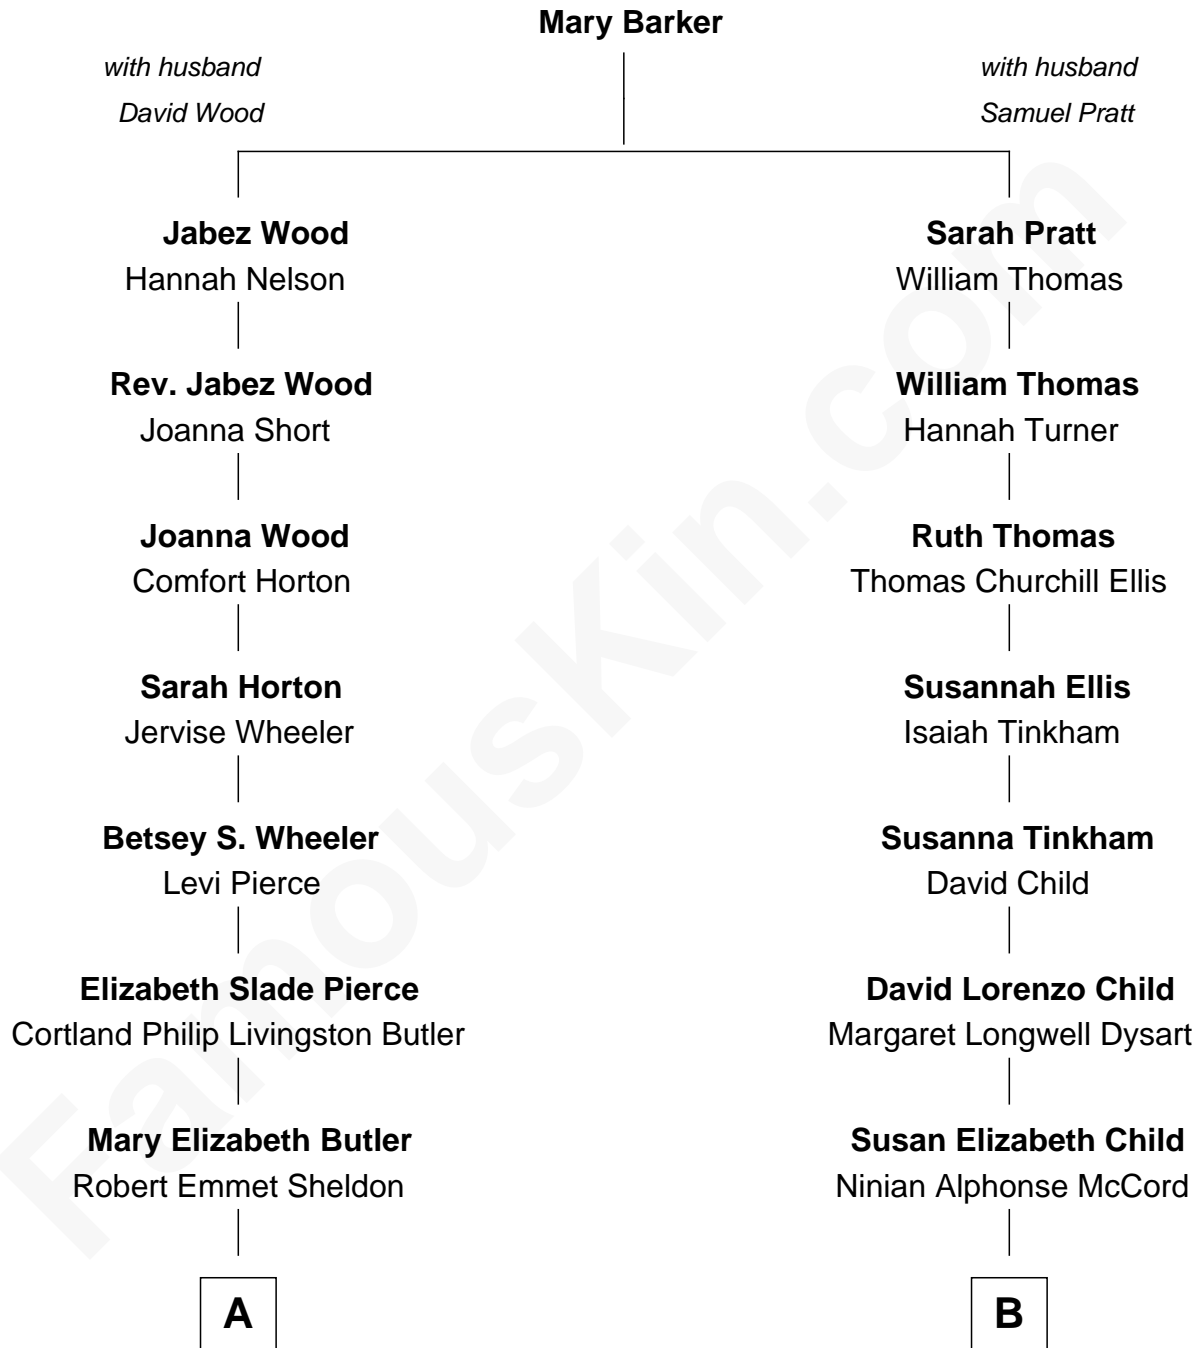

FamousKin.com Relationship Chart of

George H. W. Bush

41st U.S. President

9th cousin of

Dick Van Dyke

TV Actor - "The Dick Van Dyke Show"

A

Flora Sheldon
Samuel Prescott Bush

Prescott Sheldon Bush
Dorothy Wear Walker

George H. W. Bush
41st U.S. President

B

Charles Cornelius McCord
Adeline Verinda Neal

Hazel Victoria McCord
Loren Wayne Van Dyke

Dick Van Dyke
TV Actor - "The Dick Van Dyke Show"