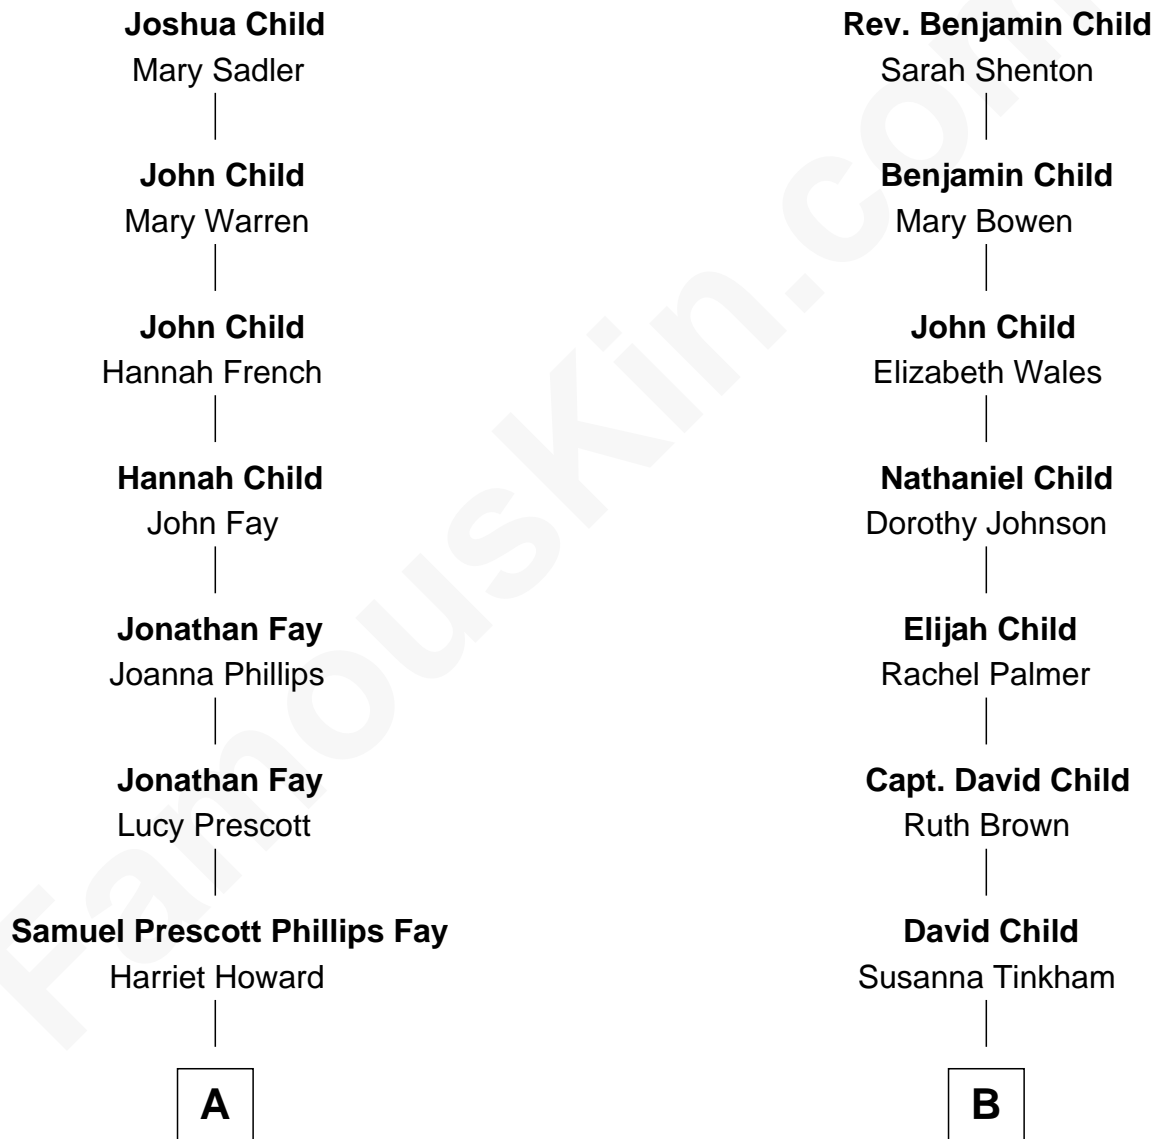

# FamousKin.com Relationship Chart of

**George H. W. Bush**

*41st U.S. President*

11th cousin of

**Dick Van Dyke**

*TV Actor - "The Dick Van Dyke Show"*

**Wolston Child**

Ellen Empson

**A**

**Samuel Howard Fay**  
Susan Montfort Shellman

**Harriet Eleanor Fay**  
Rev. James Smith Bush

**Samuel Prescott Bush**  
Flora Sheldon

**Prescott Sheldon Bush**  
Dorothy Wear Walker

**George H. W. Bush**  
*41st U.S. President*