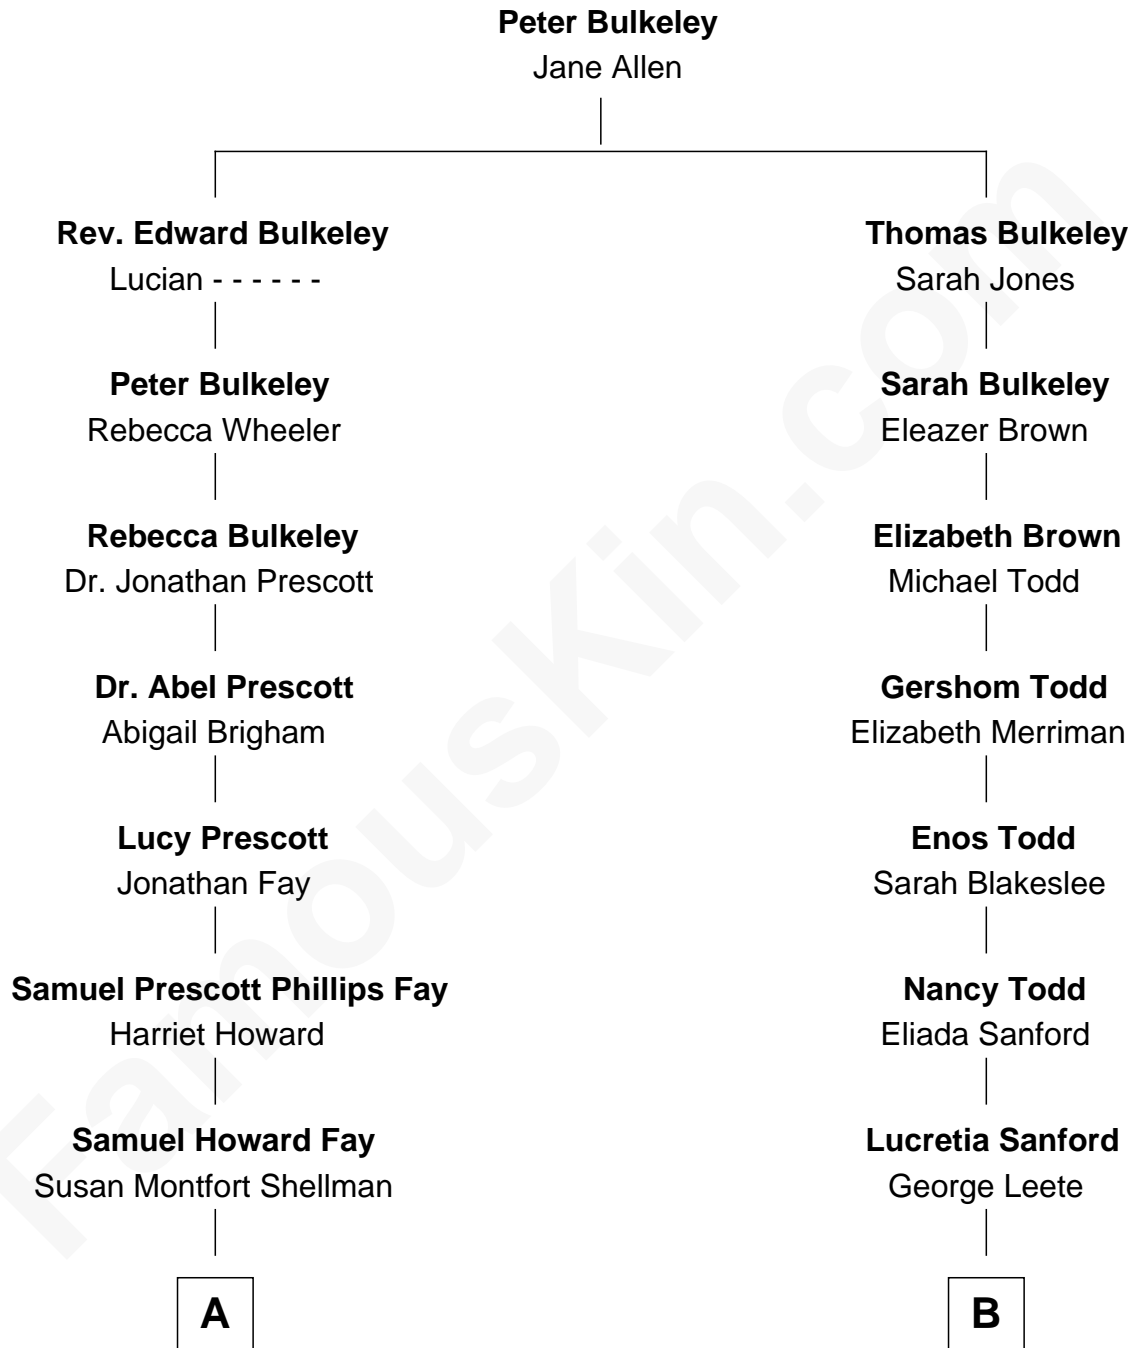

FamousKin.com
Relationship Chart of
George H. W. Bush
41st U.S. President

10th cousin 2 times removed of

Mizuo Peck
TV and Movie Actress

A

Harriet Eleanor Fay
Rev. James Smith Bush

Samuel Prescott Bush
Flora Sheldon

Prescott Sheldon Bush
Dorothy Wear Walker

George H. W. Bush
41st U.S. President

B

Lucretia Leete
William Augustus Peck

George Lyman Peck
Fanny Craft Fosdick

George Leete Peck
Katharine May Tolles

Laurence Tolles Peck
Barbara Field

George Leete Peck
Sanae Mizusawa

Mizuo Peck
TV and Movie Actress