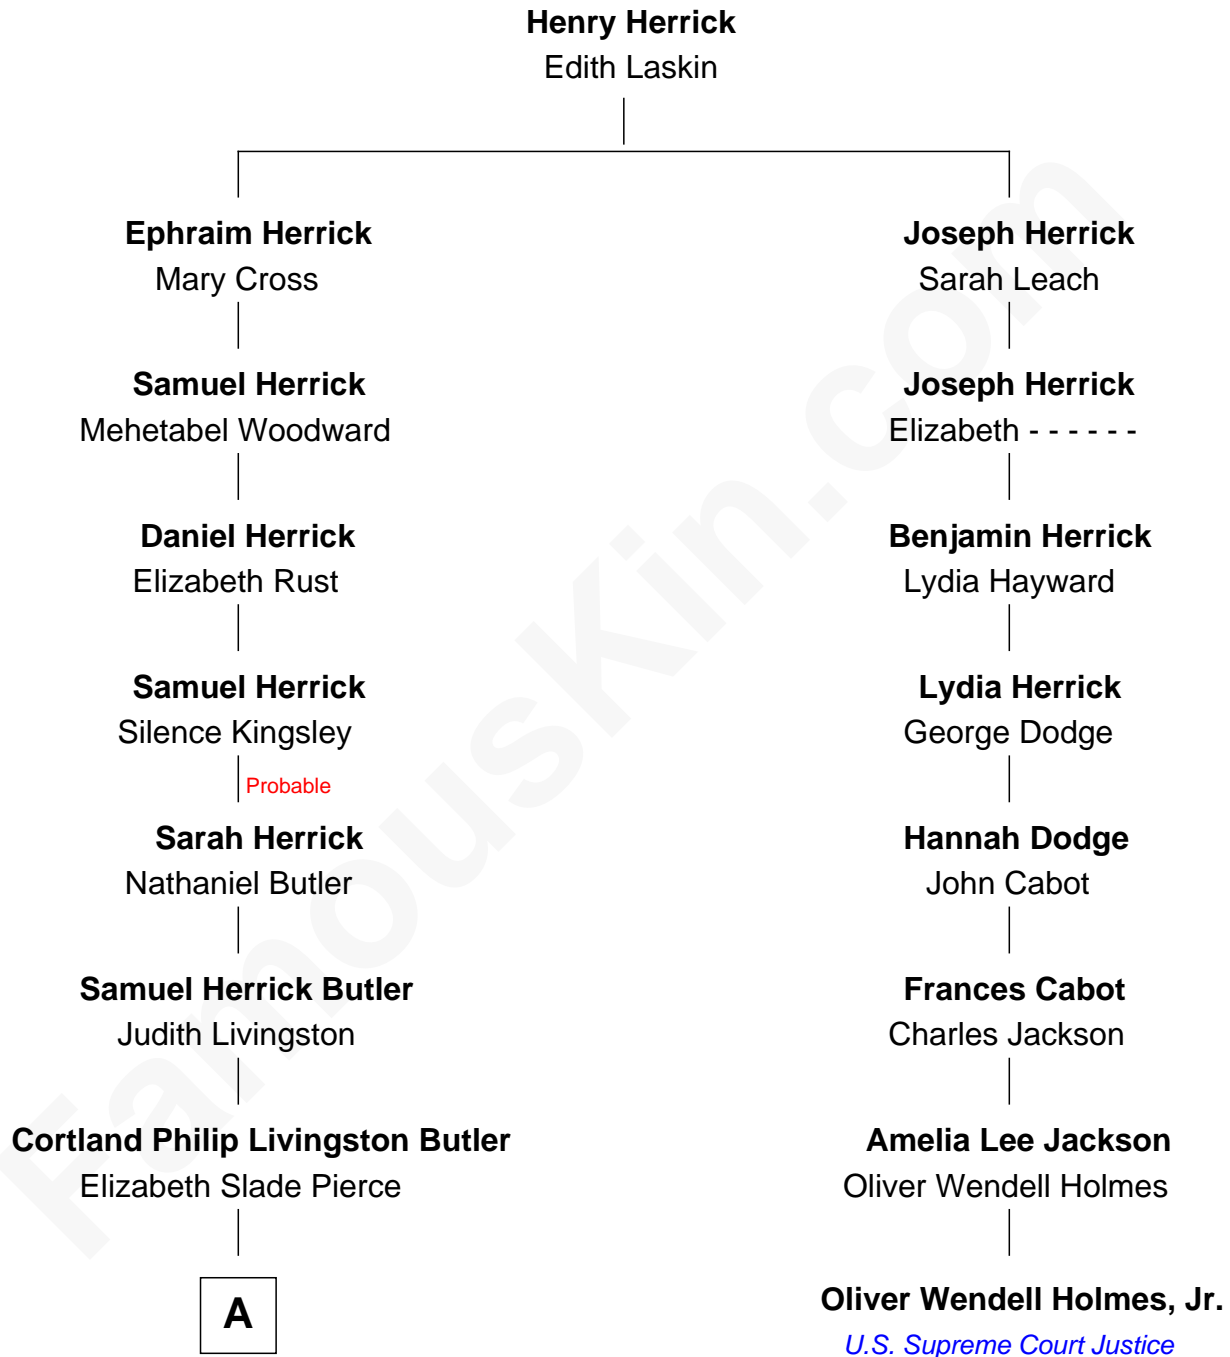

FamousKin.com
Relationship Chart of
George H. W. Bush
41st U.S. President

7th cousin 3 times removed of
Oliver Wendell Holmes, Jr.
U.S. Supreme Court Justice

A

—
Mary Elizabeth Butler
Robert Emmet Sheldon

—
Flora Sheldon
Samuel Prescott Bush

—
Prescott Sheldon Bush
Dorothy Wear Walker

—
George H. W. Bush
41st U.S. President

FamousKin.com