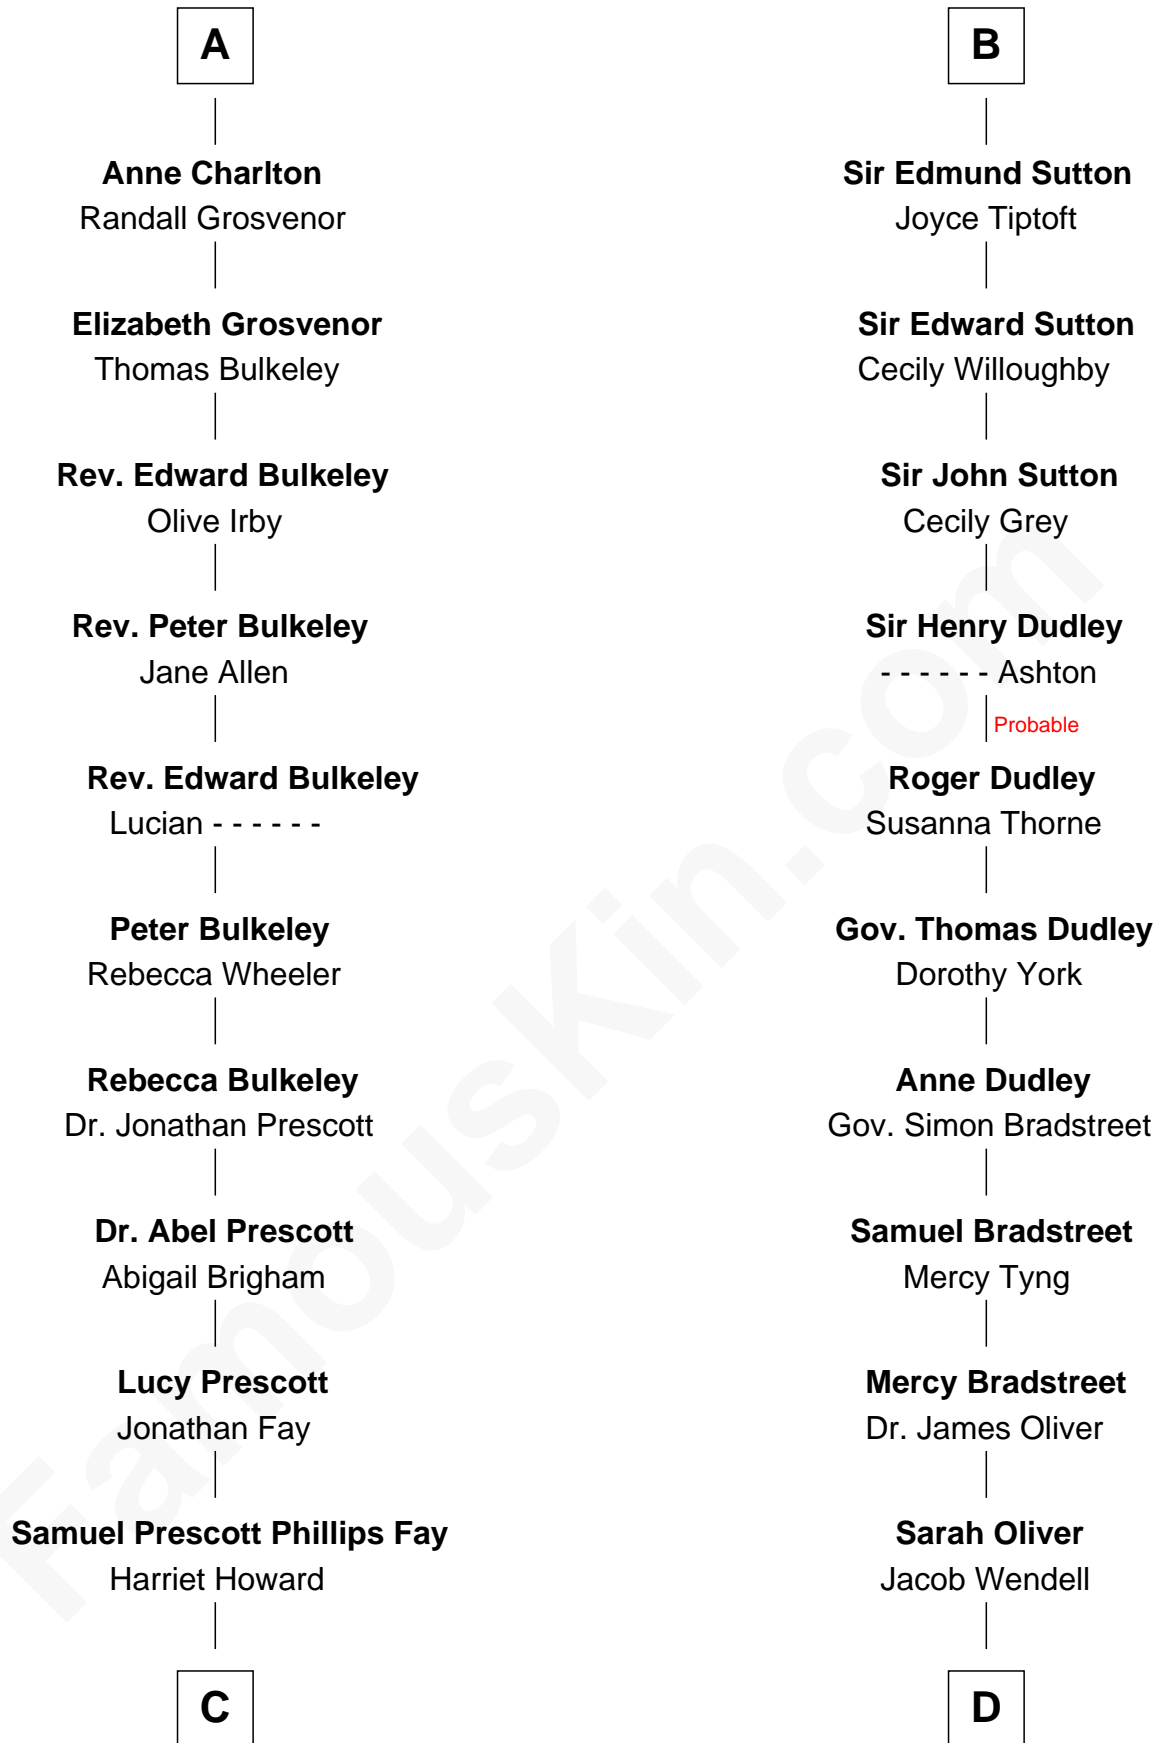

FamousKin.com
Relationship Chart of
George H. W. Bush
41st U.S. President

20th cousin 1 time removed of
Oliver Wendell Holmes, Jr.
U.S. Supreme Court Justice

C

Samuel Howard Fay
Susan Montfort Shellman

Harriet Eleanor Fay
Rev. James Smith Bush

Samuel Prescott Bush
Flora Sheldon

Prescott Sheldon Bush
Dorothy Wear Walker

George H. W. Bush
41st U.S. President

D

Oliver Wendell
Mary Jackson

Sarah Wendell
Rev. Abiel Holmes

Oliver Wendell Holmes
Amelia Lee Jackson