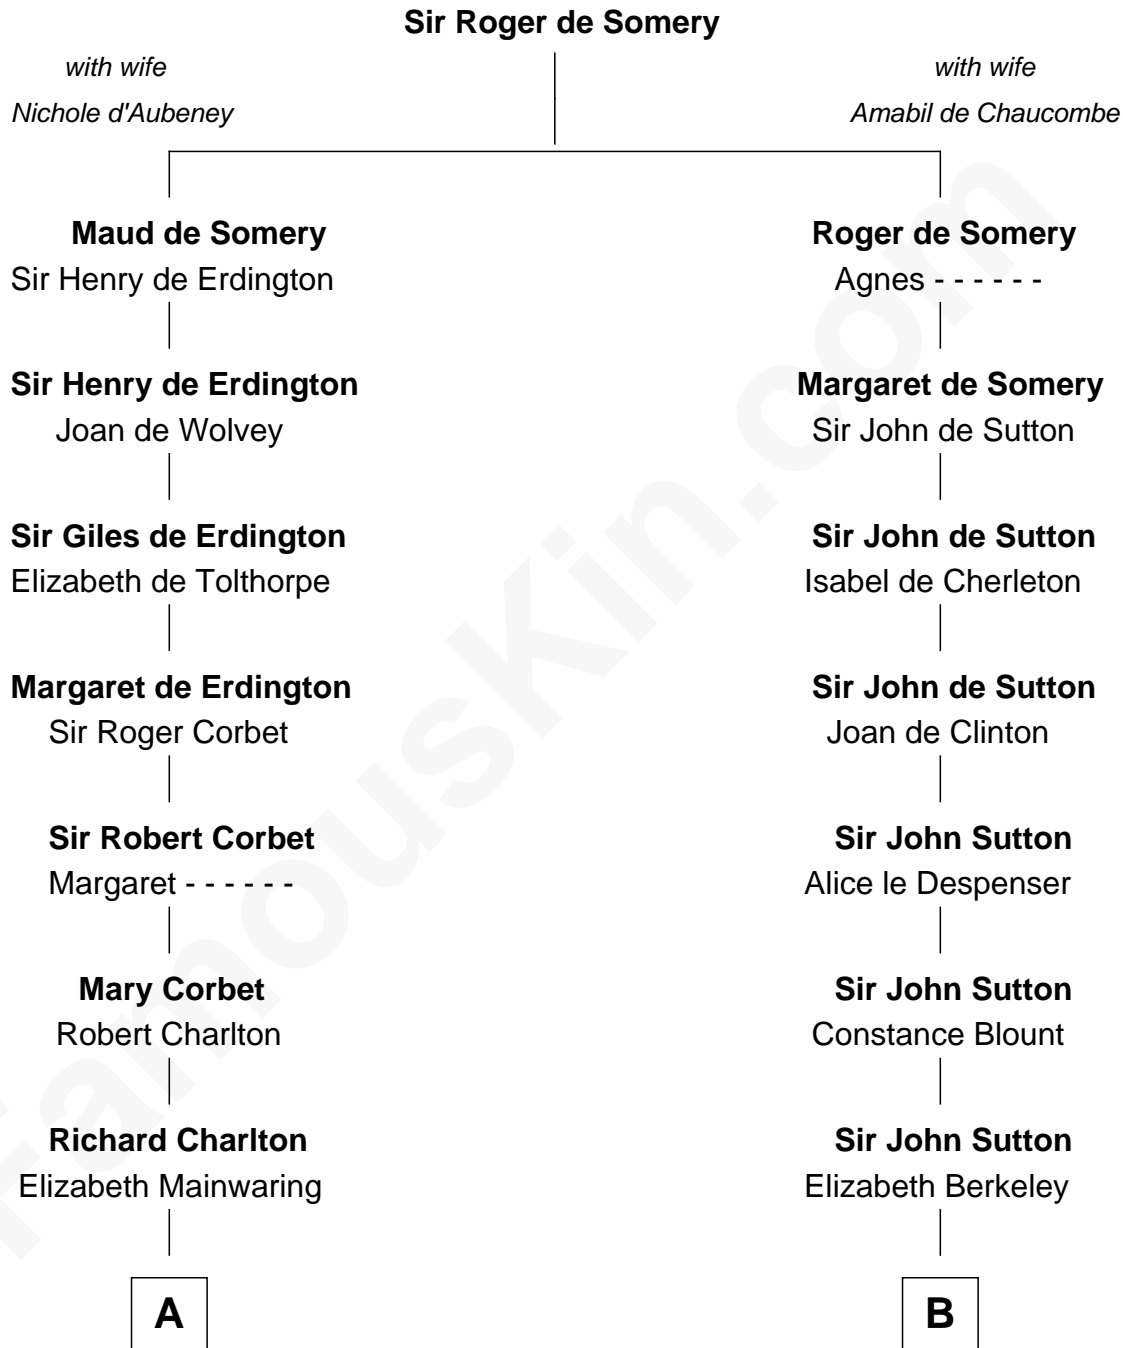

FamousKin.com
Relationship Chart of
George H. W. Bush
41st U.S. President

20th cousin 1 time removed of
Oliver Wendell Holmes, Jr.
U.S. Supreme Court Justice

C

Samuel Howard Fay
Susan Montfort Shellman

Harriet Eleanor Fay
Rev. James Smith Bush

Samuel Prescott Bush
Flora Sheldon

Prescott Sheldon Bush
Dorothy Wear Walker

George H. W. Bush
41st U.S. President

D

Oliver Wendell
Mary Jackson

Sarah Wendell
Rev. Abiel Holmes

Oliver Wendell Holmes
Amelia Lee Jackson