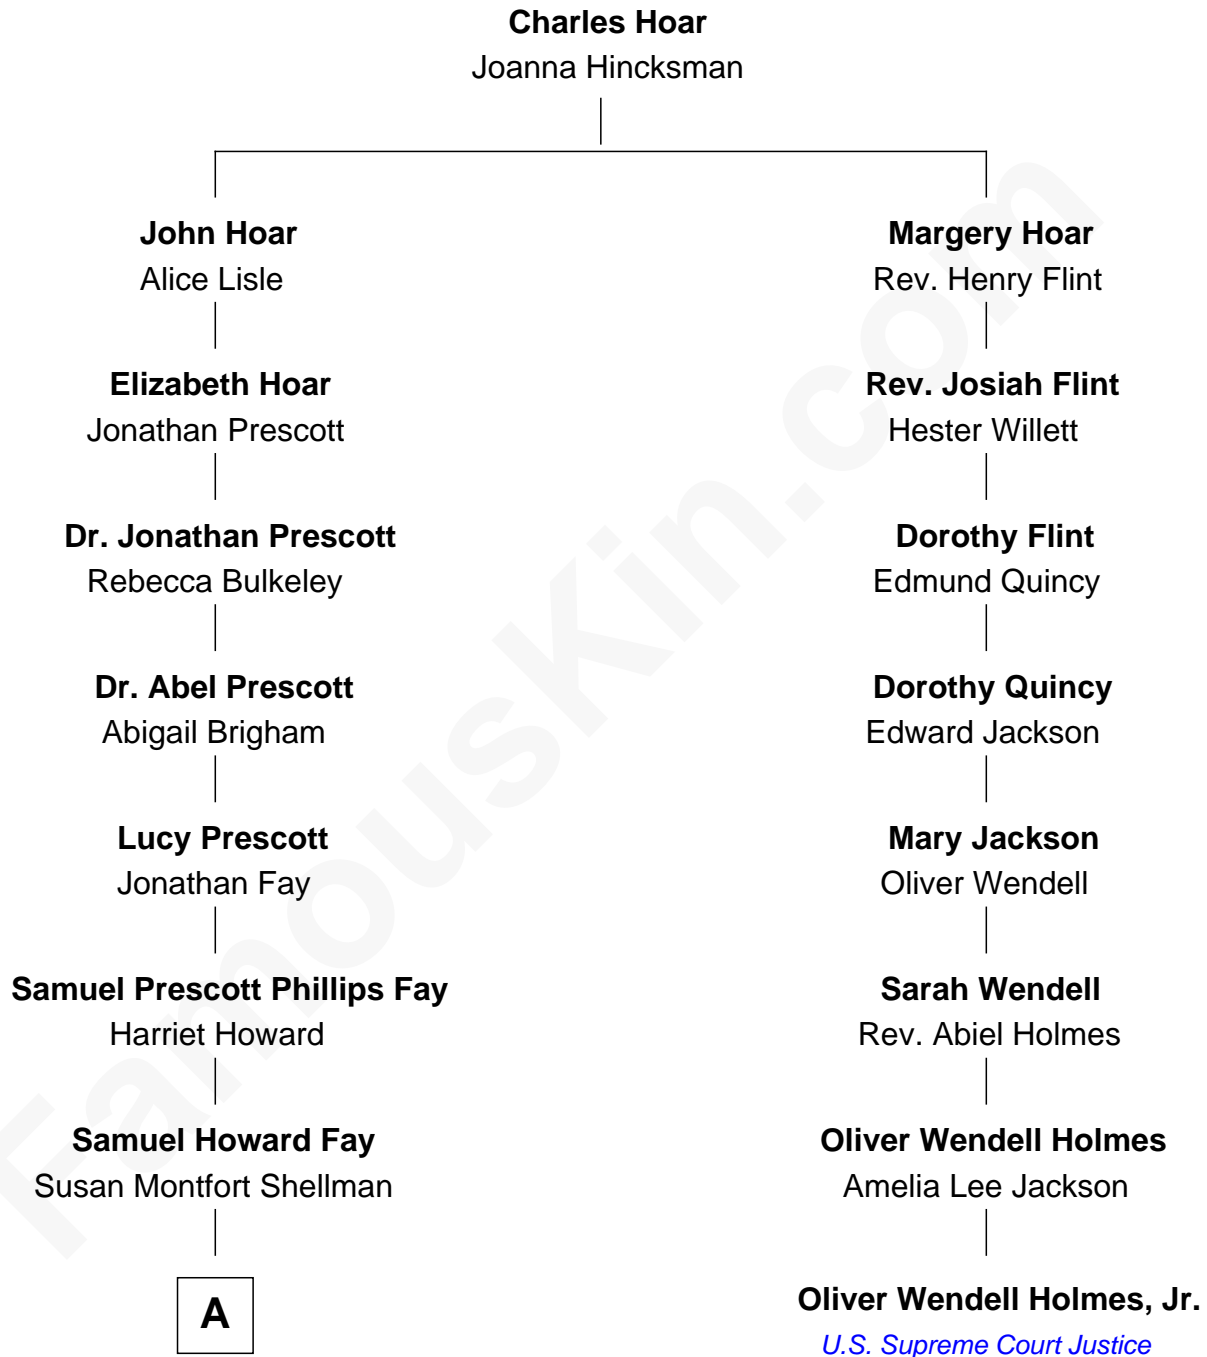

FamousKin.com
Relationship Chart of
George H. W. Bush
41st U.S. President

7th cousin 3 times removed of
Oliver Wendell Holmes, Jr.
U.S. Supreme Court Justice

A

—
Harriet Eleanor Fay
Rev. James Smith Bush

—
Samuel Prescott Bush
Flora Sheldon

—
Prescott Sheldon Bush
Dorothy Wear Walker

—
George H. W. Bush
41st U.S. President

FamousKin.com