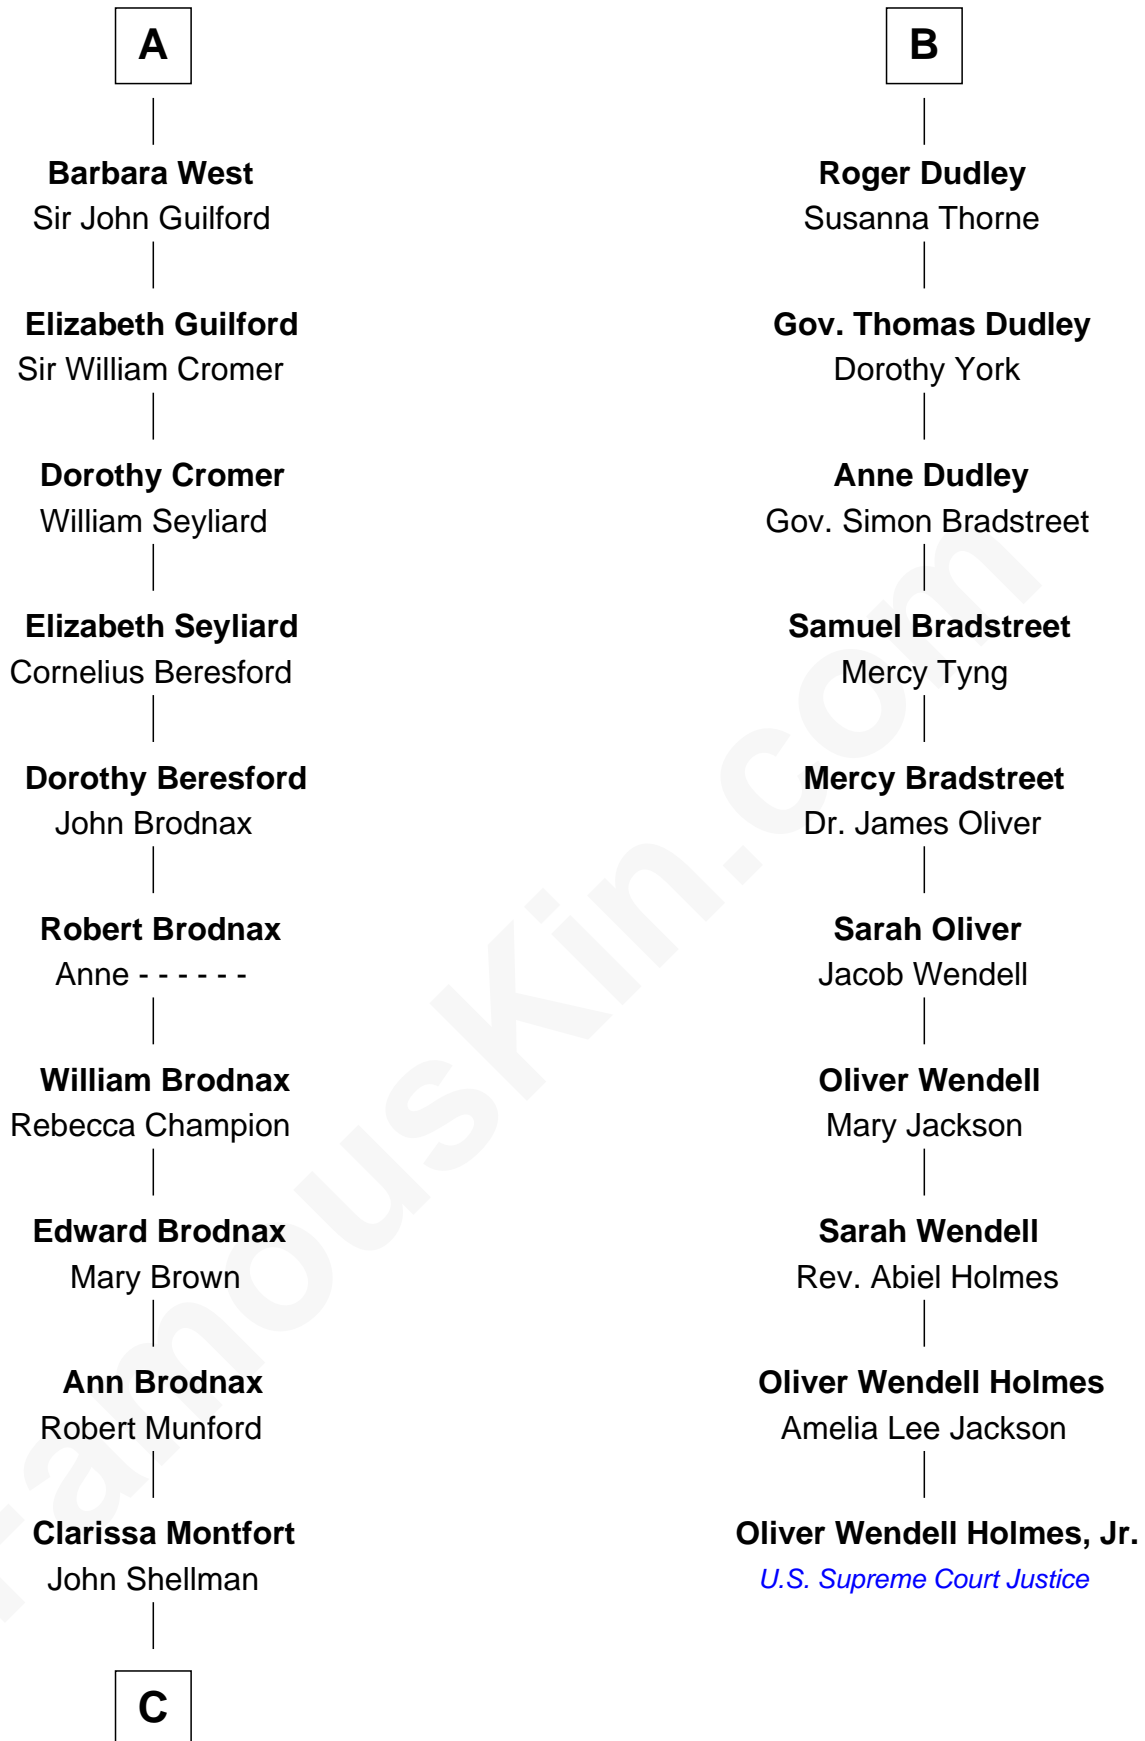

**FamousKin.com**  
**Relationship Chart of**  
**George H. W. Bush**  
*41st U.S. President*

**16th cousin 5 times removed of**  
**Oliver Wendell Holmes, Jr.**  
*U.S. Supreme Court Justice*

**C**

—  
**Susan Montfort Shellman**

Samuel Howard Fay

—  
**Harriet Eleanor Fay**

Rev. James Smith Bush

—  
**Samuel Prescott Bush**

Flora Sheldon

—  
**Prescott Sheldon Bush**

Dorothy Wear Walker

—  
**George H. W. Bush**

*41st U.S. President*

FamousKin.com