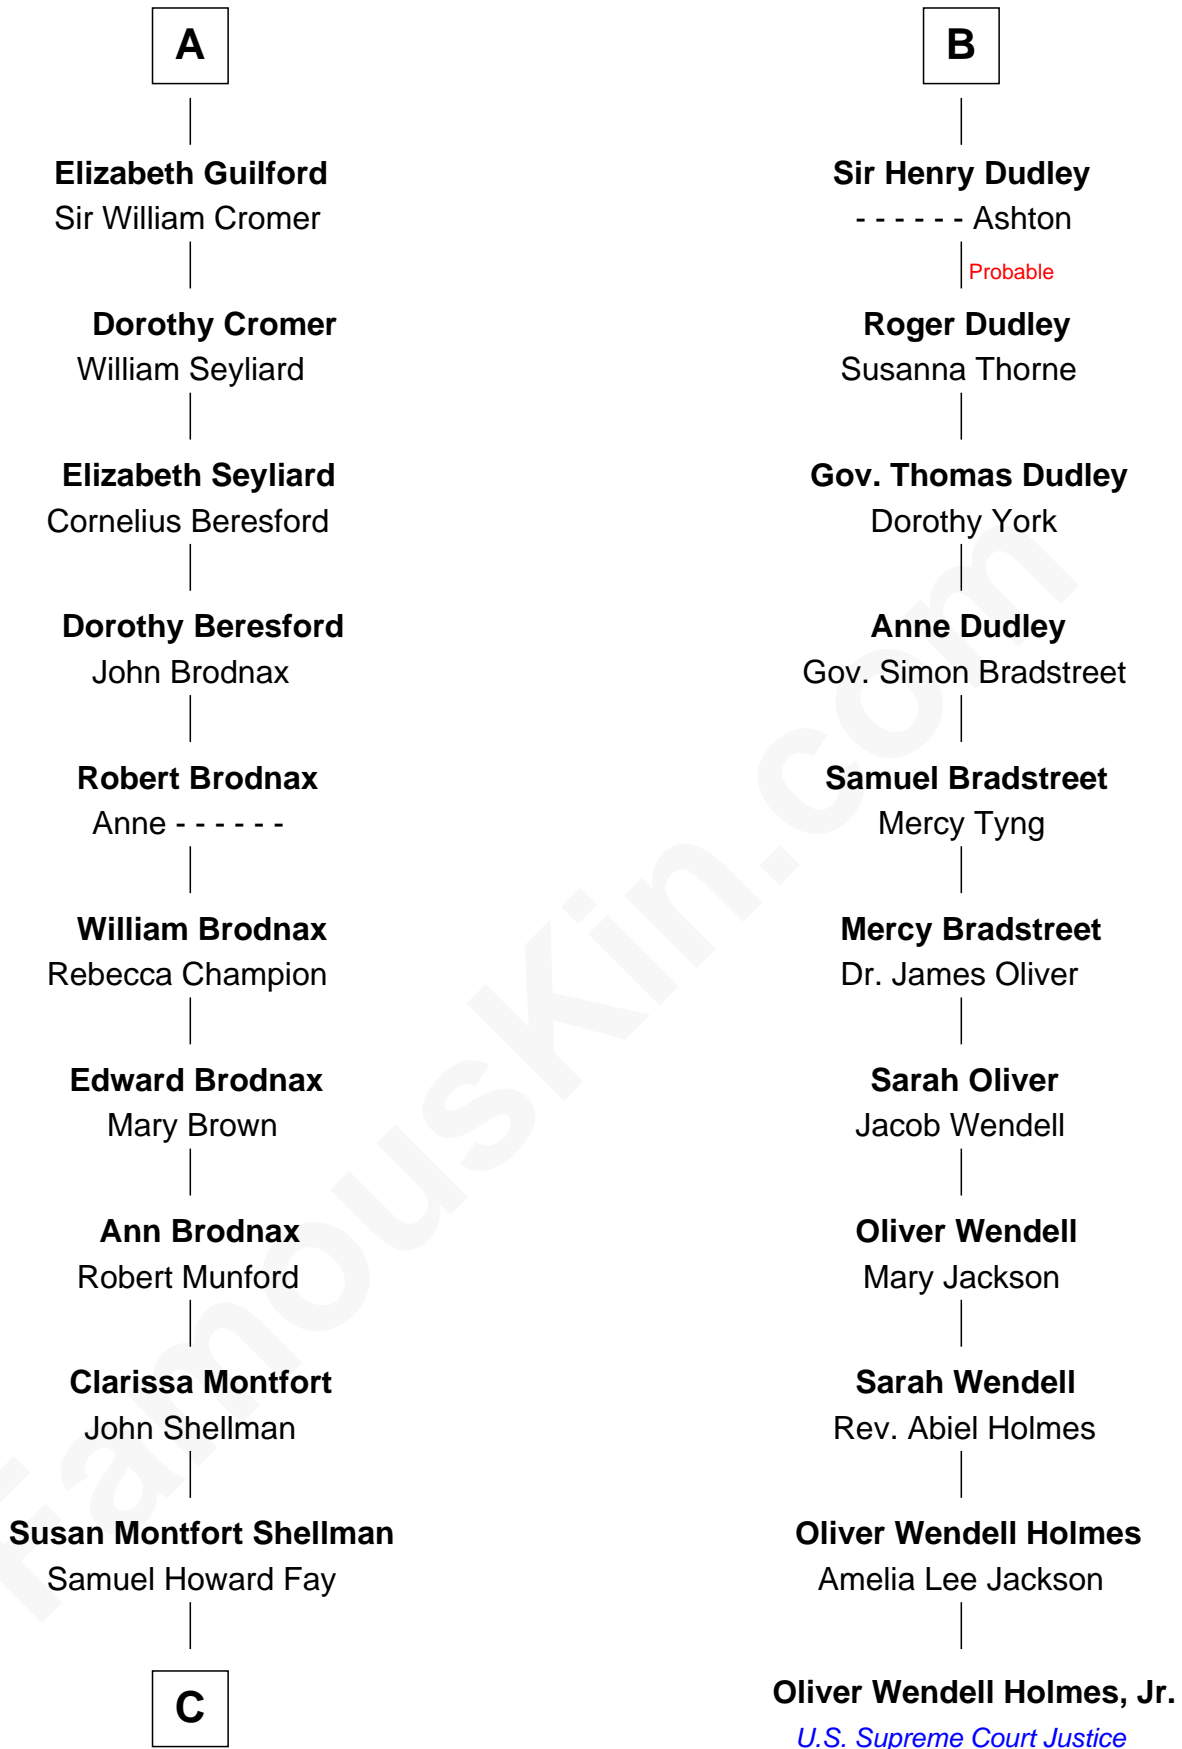

**FamousKin.com**  
**Relationship Chart of**  
**George H. W. Bush**  
*41st U.S. President*

**17th cousin 3 times removed of**  
**Oliver Wendell Holmes, Jr.**  
*U.S. Supreme Court Justice*

**C**

**Harriet Eleanor Fay**  
Rev. James Smith Bush

**Samuel Prescott Bush**  
Flora Sheldon

**Prescott Sheldon Bush**  
Dorothy Wear Walker

**George H. W. Bush**  
*41st U.S. President*

FamousKin.com