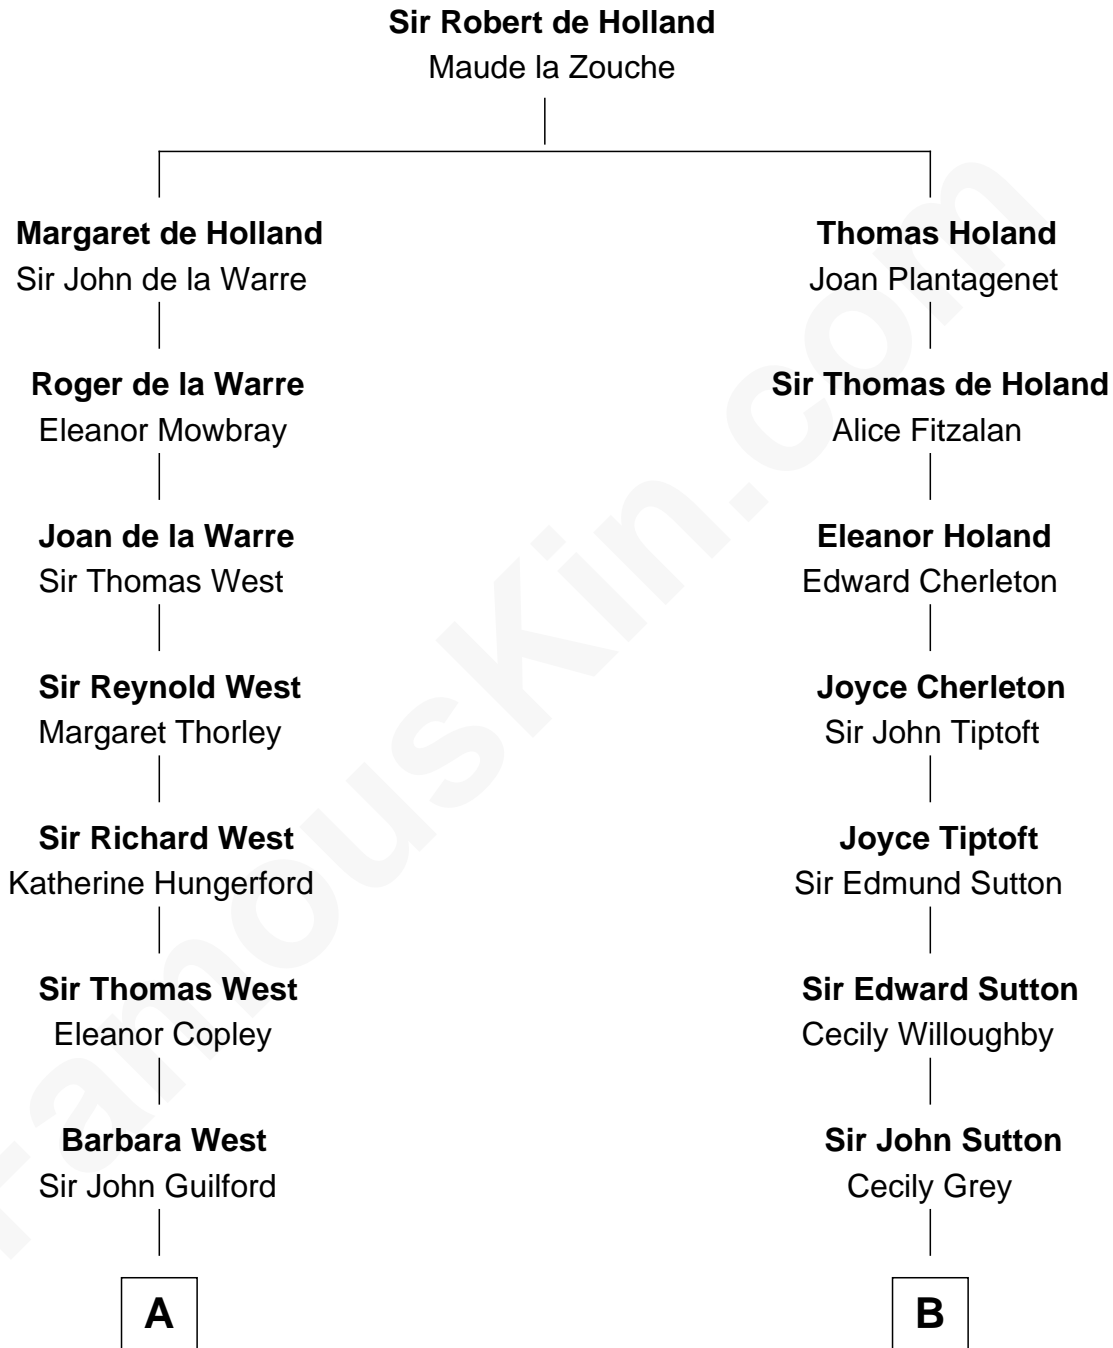

**FamousKin.com**  
**Relationship Chart of**  
**George H. W. Bush**  
*41st U.S. President*

**17th cousin 3 times removed of**  
**Oliver Wendell Holmes, Jr.**  
*U.S. Supreme Court Justice*

**C**

**Harriet Eleanor Fay**  
Rev. James Smith Bush

**Samuel Prescott Bush**  
Flora Sheldon

**Prescott Sheldon Bush**  
Dorothy Wear Walker

**George H. W. Bush**  
*41st U.S. President*

FamousKin.com